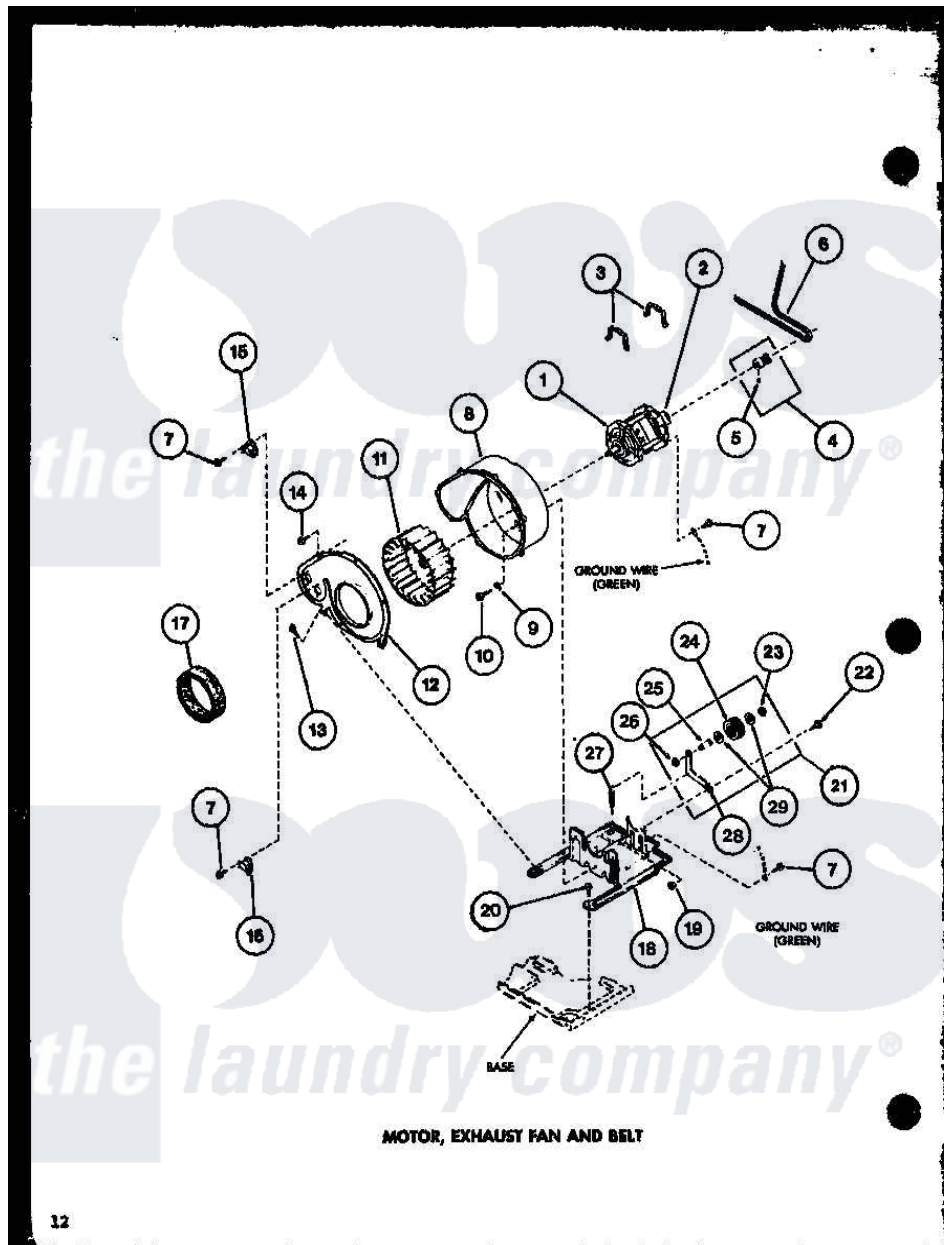

Amana LG1101 (BOM: P7762204W W) 06 - MOTOR

Amana Residential Amana LG1101 (BOM: P7762204W W) Dryer Parts Parts Diagram 06 - MOTOR
 Click on the part number to view part

Item	Original Part Number	Replaced By	Status	Part Description
1	R0607005	915P3		Motor-Drve
2	R0602516			Motor Switch
"	R0602517		Not Available	SWITCH
3	R0601526	660658		Clamp, Motor Mounting 343481 685441
4	R0610059		Not Available	KIT,PULLEY & SETSCREW
5	R0600042		Not Available	SET SCREW
6	R0606549	40111201		Belt, Cylinder
7	R0600033	489464		Screw
8	R0603034	56020		Housing, Blower
9	R0600529	20176		Washer, .2656 ID x 9/16 OD
10	R0600028	27001200		Screw
11	R0603532	510139P		Assembly Blower Fan Package
12	R0603033		Not Available	HSG COVER
13	R0600001	W10116760		Screw
14	R0600004	W10116760		Screw

15	R0611001	56410		Thermostat
16	R0611002		Not Available	THERMOSTAT
17	R0604509		Not Available	FELT SEAL
18	R0605562	503613		Mount, Motor
19	R0601011	27001225		Nut, Jam Mid Lock 1/4-20
20	R0600017		Not Available	SCREW
21	R0610019	56170P		Assembly- Idle
22	R0600043		Not Available	SCREW
23	R0601527	23748		Ring, Retaining
24	R0609504	Y54414		Assembly, Wheel And Bearing
25	R0605560	56461		Shaft
26	R0601009	358160		Nut
27	R0605563	56076		Spring, Idler
28	R0605561		Not Available	LEVER, IDLER
29	R0600526	52549		Washer, 501 ID X3/4 Odx