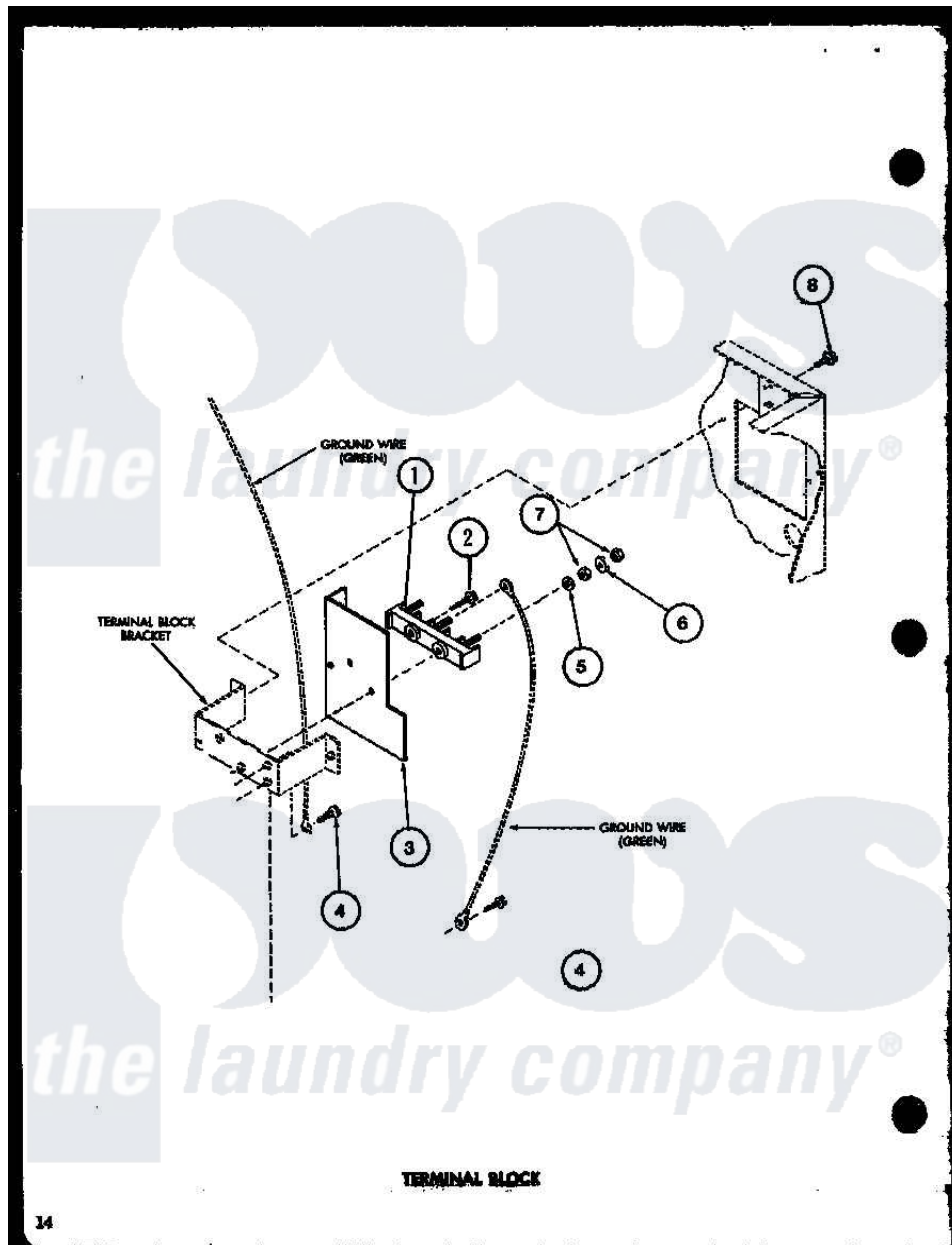

Amana LG1101 (BOM: P7762204W W) 10 - TERMINAL BLOCK

Amana Residential Amana LG1101 (BOM: P7762204W W) Dryer Parts Diagram 10 - TERMINAL BLOCK

Click on the part number to view part

Item	Original Part Number	Replaced By	Status	Part Description
1	R0610057	<a href="#">33001244</a>		Block, Terminal
2	R0600038		Not Available	SCREW
3	R0604510		Not Available	SHIELD
4	R0600028	<a href="#">27001200</a>		Screw
5	R0600530		Not Available	WASHER
6	R0600527		Not Available	WASHER
7	R0601022		Not Available	NUT
8	R0600017		Not Available	SCREW