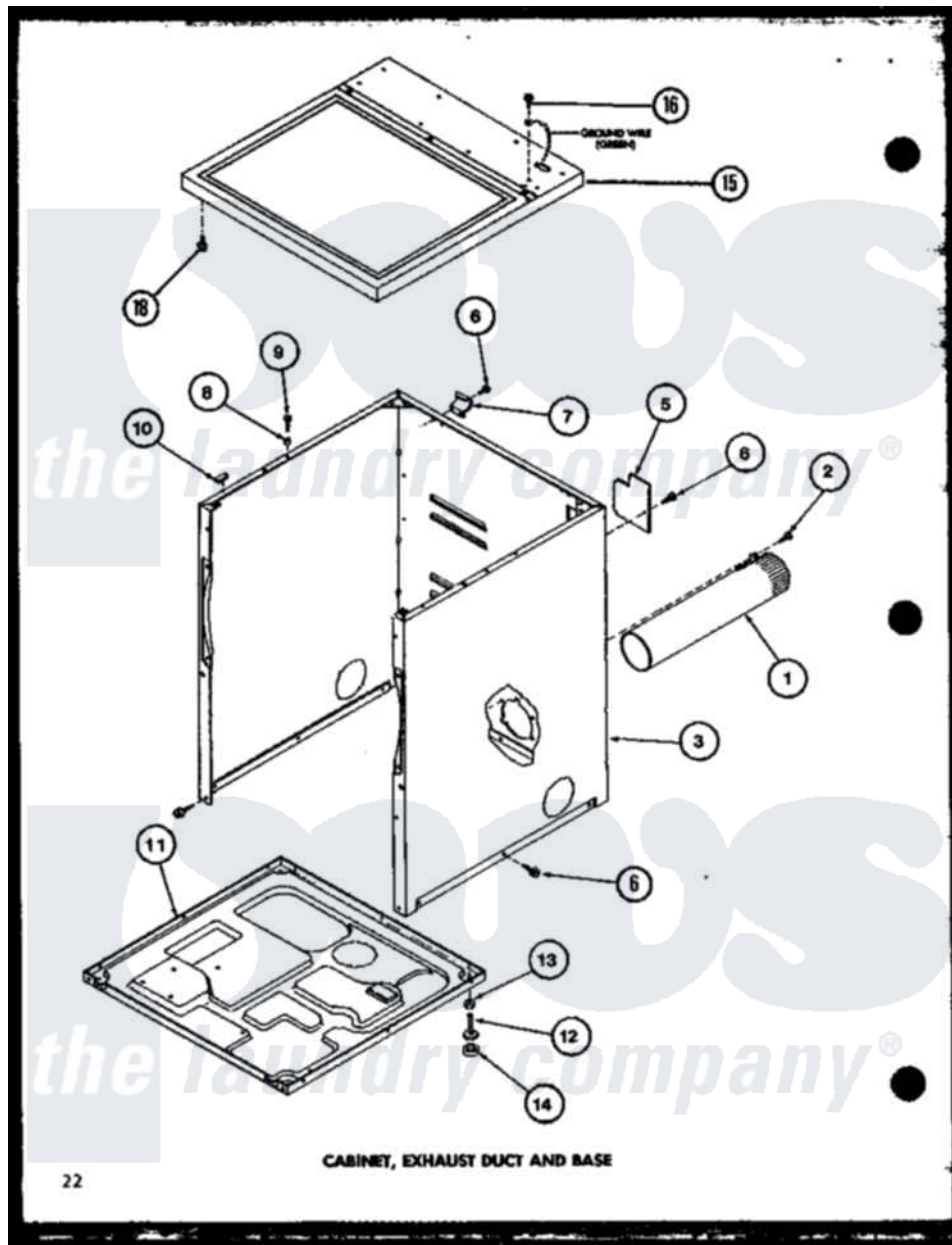

Amana LG1112 (BOM: P7762216W W) 01 - CABINET

Amana Residential Amana LG1112 (BOM: P7762216W W) Washer Parts Parts Diagram 01 - CABINET
 Click on the part number to view part

Item	Original Part Number	Replaced By	Status	Part Description
1	R0603041		Not Available	DUCT, EXHAUST
2	R0600052		Not Available	SCREW, HEX HEAD
3	R0603118		Not Available	CABINET W
"	R0603068		Not Available	xxxASSY, DRYER CABINET
5	R0603182	60821		Access Cover
6	R0600017		Not Available	SCREW
7	R0605711		Not Available	HINGE
8	R0603524	505187		Locator, Panel
9	R0600102	Y014874		Screw, Idler Arm And Sleeve
10	R0606519	Y56128		Pad, Bumper
11	R0603183	60811		Assembly, Base-Complete
12	R0600051	Y305086		Adjustable Leg And Nut
13	R0601021	62739		Nut, Lock
14	R0606525	Y314137		Foot, Rubber
15	R0603149		Not Available	TOP ASSY W
"	R0603148		Not Available	TOP, ASSY A