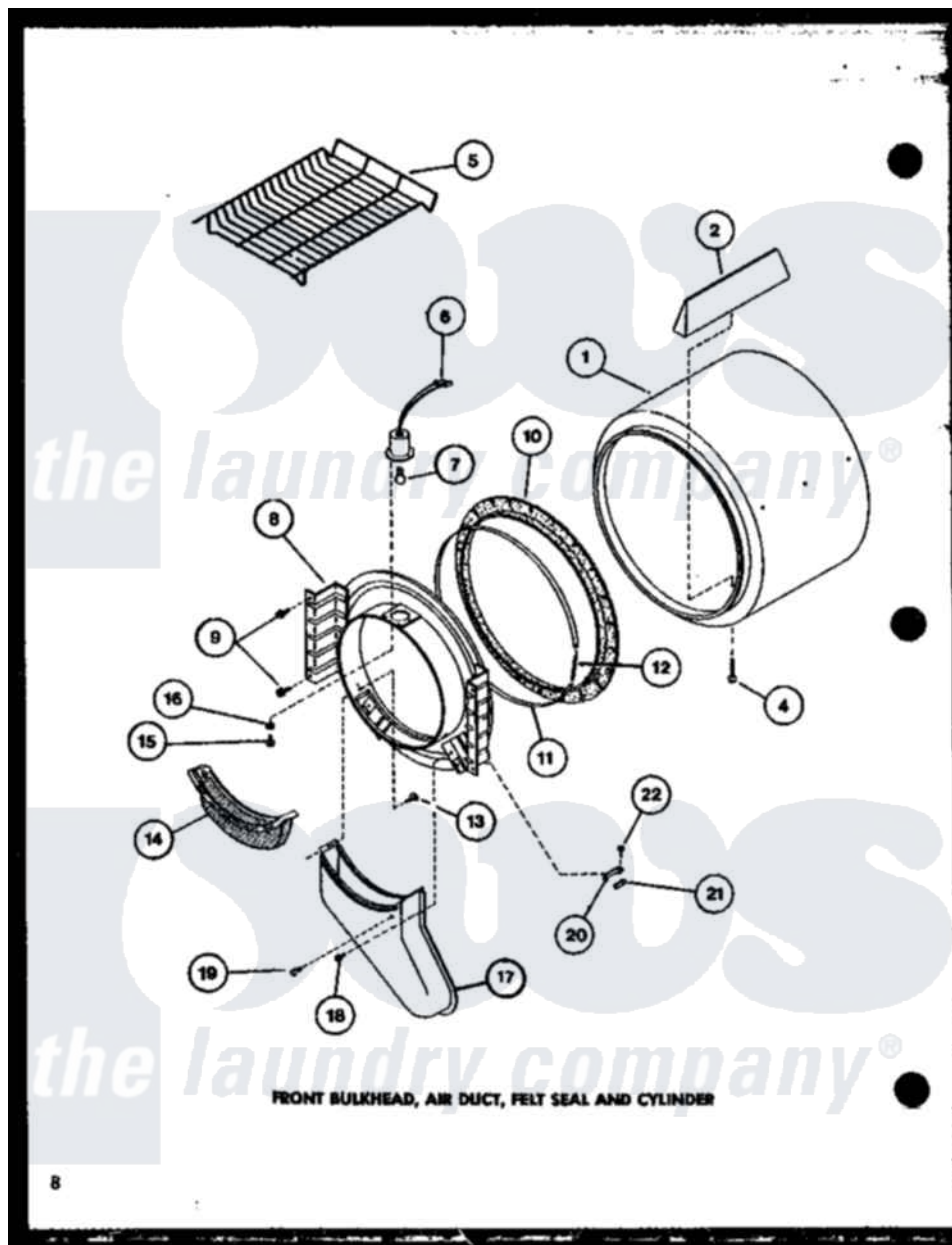

Amana LG1112 (BOM: P7762216W W) 02 - FRONT BULKHEAD

Amana Residential Amana LG1112 (BOM: P7762216W W) Washer Parts Parts Diagram 02 - FRONT BULKHEAD
 Click on the part number to view part

Item	Original Part Number	Replaced By	Status	Part Description
1	R0603176		Not Available	CYLINDER
2	R0605707		Not Available	BAFFLE CYLINDER SHORT
"	R0605706		Not Available	BAFFLE, CYLINDER LONG
4	R0600038		Not Available	SCREW
5	R0603572		Not Available	RACK, DRYING
8	R0603154		Not Available	FRONT BULKHEAD L
"	R0603155		Not Available	FRONT BULKHEAD W
9	R0600017		Not Available	SCREW
10	R0604508	56088		Assembly, Seal
11	R0605555		Not Available	STRAP, SEAL
12	R0605554	52310		Spring
13	R0600052		Not Available	SCREW, HEX HEAD
14	R0603594	61376P		Filter, Lint-White W/Inst.
15	R0600047		Not Available	SCREW
16	R0600525		Not Available	LOCKWASHER
17	R0603595		Not Available	AIR DUCT

18	R0600039	489464	Screw
19	R0606523	Not Available	BUMPER
20	R0605708	61448	Glide, Cylinder-Rulon F
21	R0604521	58049	Pad, Thin
22	R0600004	W10116760	Screw