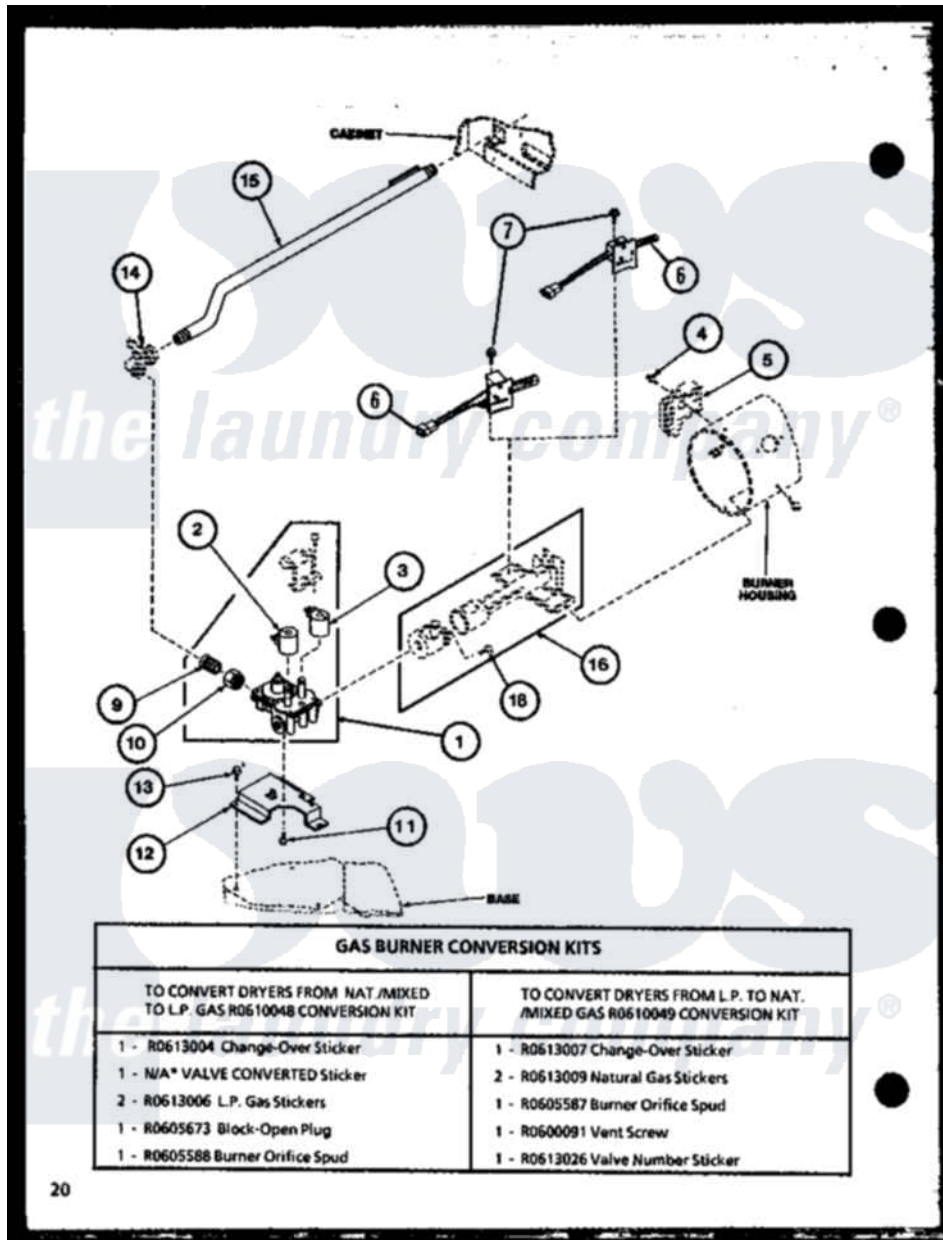

Amana LG1112 (BOM: P7762216W W) 03 - GAS BURNER CONVERSION KITS

20

Amana Residential Amana LG1112 (BOM: P7762216W W) Washer Parts Parts Diagram 03 - GAS BURNER CONVERSION KITS

Click on the part number to view part

Item	Original Part Number	Replaced By	Status	Part Description
1	R0606002	58804		Assembly, Valve-Gas-Single-
2	R0610003	306106		Coil, Holding And Booster--W
3	R0610050	694540		Coil, 60 Hz
4	R0600033	489464		Screw
5	R0611503	338906		Radiant, Sensor
6	R0610065	37001308		Ignitor
7	R0600047		Not Available	SCREW
9	R0606526		Not Available	NIPPLE
10	R0601034	40016301		Nut, Lock
11	R0600045	3370225		Screw
12	R0605694	500821		Bracket, Mounting-Gas
13	R0600014	27001200		Screw
14	R0606004	510205		Valve-Elbo
15	R0610051	58911		Assembly, Lead-In Pipe
16	R0610023	37001304		Burner Ign