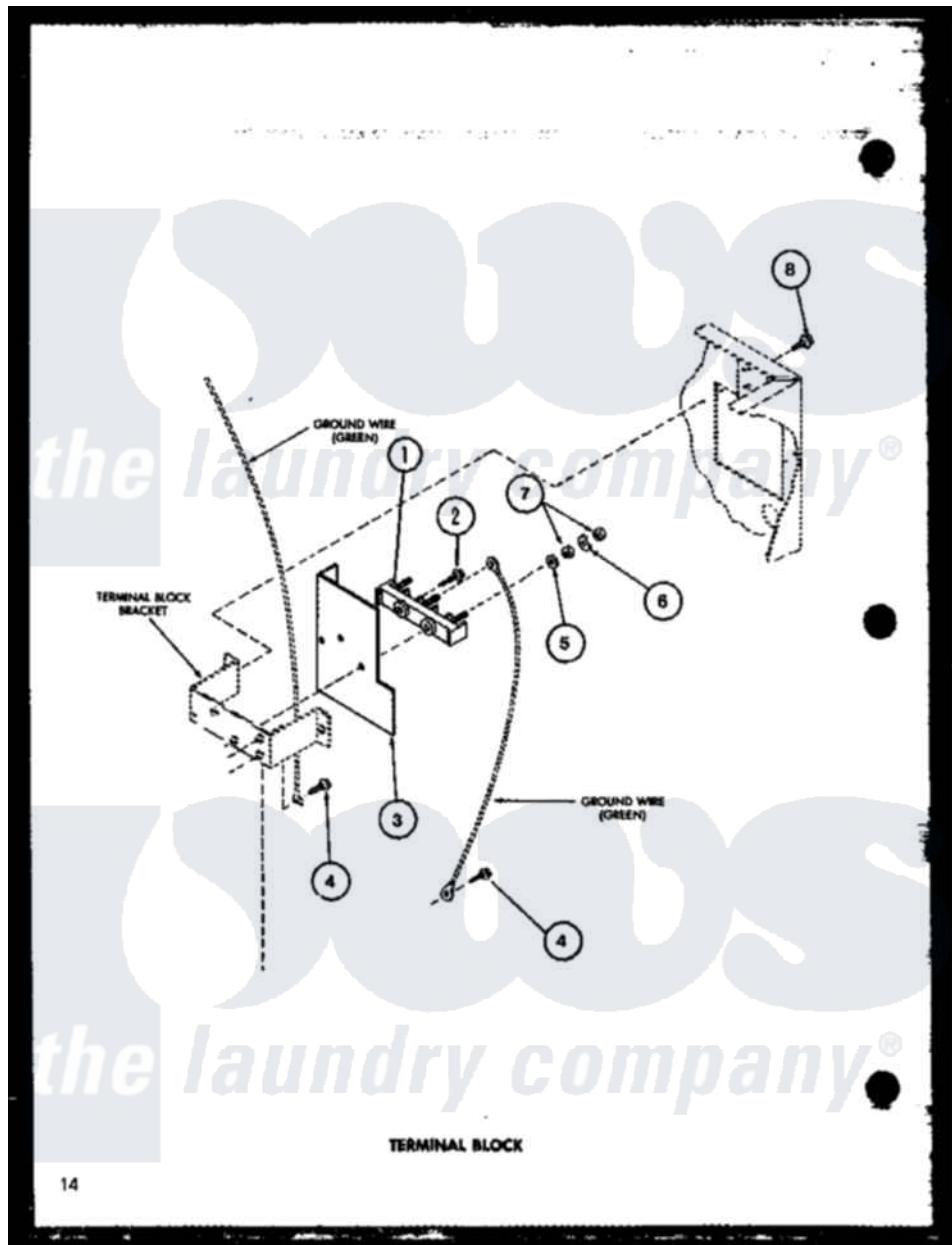

# Amana LG1112 (BOM: P7762216W W) 10 - TERMINAL BLOCK

Amana Residential Amana LG1112 (BOM: P7762216W W) Washer Parts Parts Diagram 10 - TERMINAL BLOCK  
 Click on the part number to view part

Item	Original Part Number	Replaced By	Status	Part Description
1	R0605013	<a href="#">33001244</a>		Block, Terminal
2	R0600038		Not Available	SCREW
3	R0604510		Not Available	SHIELD
4	R0600055	<a href="#">20530</a>		Screw, 10-24 x 3/8 Hex
5	R0600530		Not Available	WASHER
6	R0600527		Not Available	WASHER
7	R0601022		Not Available	NUT
8	R0600017		Not Available	SCREW