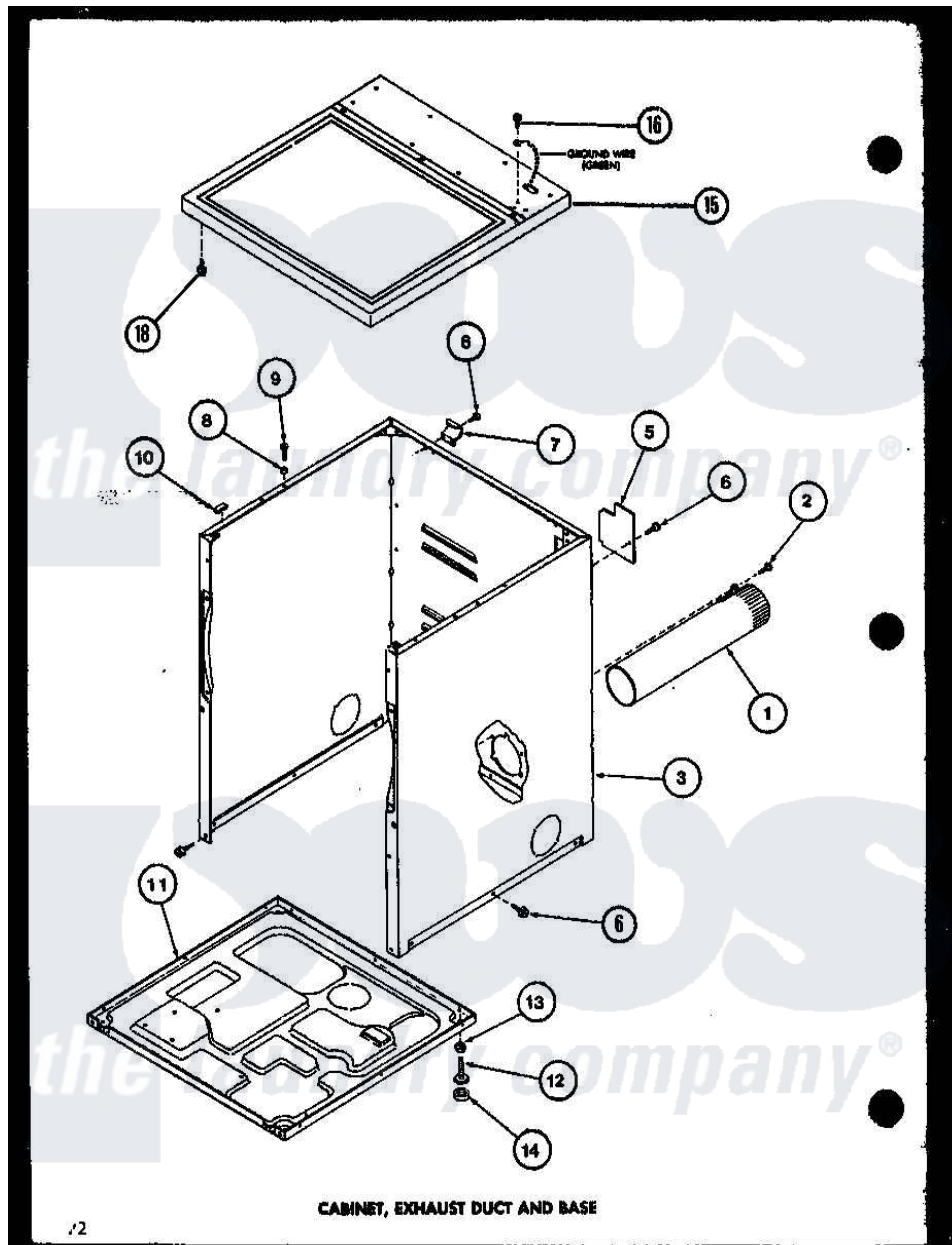

Amana LG1112 (BOM: P7762226W W) 01 - CABINET

Amana Residential Amana LG1112 (BOM: P7762226W W) Dryer Parts Parts Diagram 01 - CABINET
 Click on the part number to view part

Item	Original Part Number	Replaced By	Status	Part Description
1	R0603041		Not Available	DUCT, EXHAUST
"	R0606002	58804		Assembly, Valve-Gas-Single-
2	R0600052		Not Available	SCREW, HEX HEAD
"	R0610003	306106		Coil, Holding And Booster-W
3	R0603118		Not Available	CABINET W
"	R0603068		Not Available	xxxASSY, DRYER CABINET
"	R0610050	694540		Coil, 60 Hz
4	R0600033	489464		Screw
5	R0603182	60821		Access Cover
"	R0611503	338906		Radiant, Sensor
6	R0610065	37001308		Ignitor
"	R0600017		Not Available	SCREW
7	R0605711		Not Available	HINGE
"	R0600047		Not Available	SCREW
8	R0603524	505187		Locator, Panel
9	R0606526		Not Available	NIPPLE

"	R0600102	Y014874	Screw, Idler Arm And Sleeve
10	R0606519	Y56128	Pad, Bumper
"	R0601034	40016301	Nut, Lock
11	R0600045	3370225	Screw
"	R0603183	60811	Assembly, Base-Complete
12	R0600051	Y305086	Adjustable Leg And Nut
"	R0605694	500821	Bracket, Mounting-Gas
13	R0600014	27001200	Screw
"	R0601021	62739	Nut, Lock
14	R0606004	510205	Valve-Elbo
"	R0606525	Y314137	Foot, Rubber
15	R0610051	58911	Assembly, Lead-In Pipe
"	R0603149	Not Available	TOP ASSY W
"	R0603148	Not Available	TOP, ASSY A
16	R0610023	37001304	Burner Ign
"	R0600040	Not Available	SCREW
18	R0610065	37001308	Ignitor
"	R0600017	Not Available	SCREW