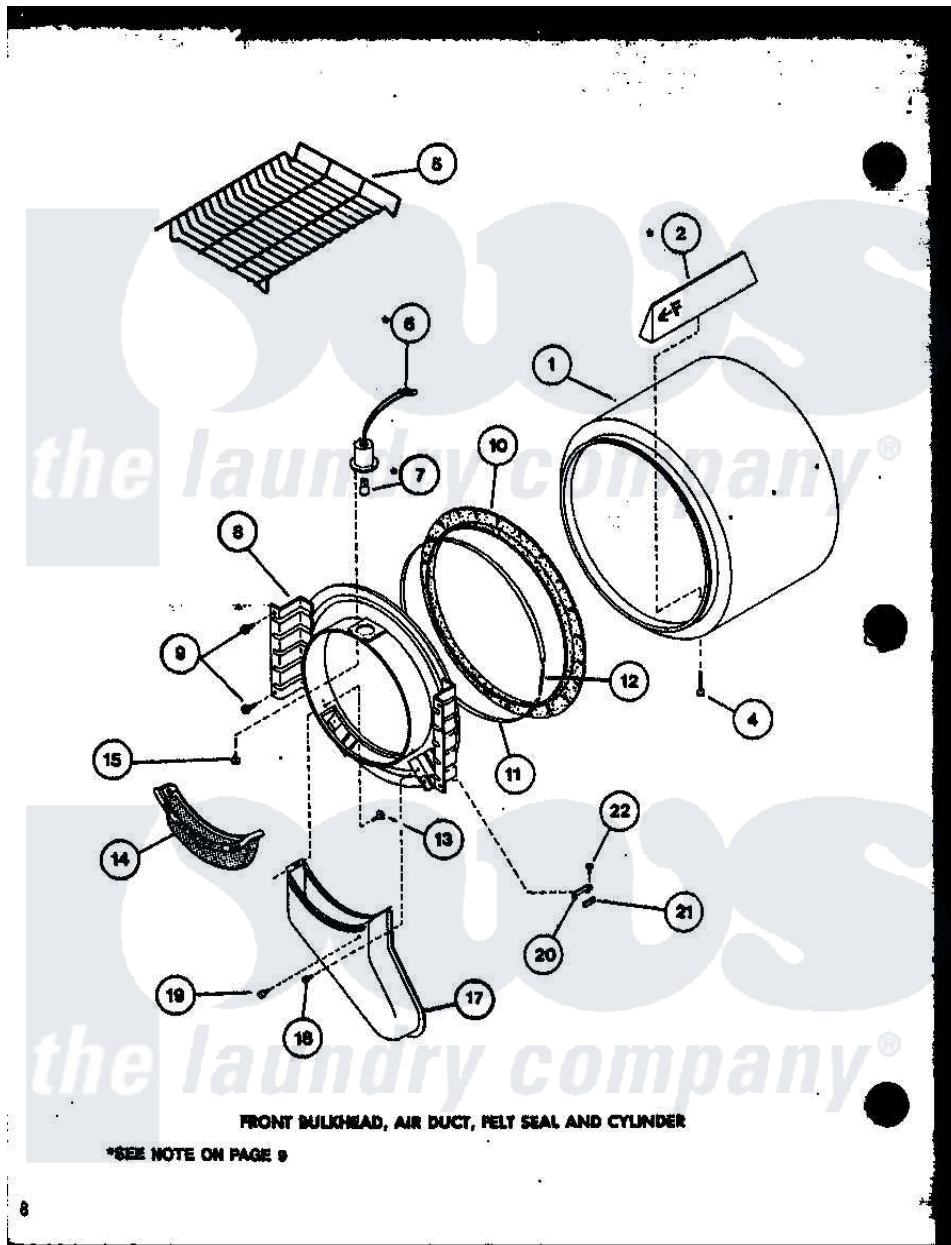

Amana LG1112 (BOM: P7762226W W) 02 - FRONT BULKHEAD

Amana Residential Amana LG1112 (BOM: P7762226W W) Dryer Parts Parts Diagram 02 - FRONT BULKHEAD  
 Click on the part number to view part

Item	Original Part Number	Replaced By	Status	Part Description
1	R0603176		Not Available	CYLINDER
2	R0605707		Not Available	BAFFLE CYLINDER SHORT
"	R0605706		Not Available	BAFFLE, CYLINDER LONG
4	R0600038		Not Available	SCREW
5	R0603572		Not Available	RACK, DRYING
8	R0603154		Not Available	FRONT BULKHEAD L
"	R0603155		Not Available	FRONT BULKHEAD W
9	R0600017		Not Available	SCREW
10	R0604508	<a href="#">56088</a>		Assembly, Seal
11	R0605555		Not Available	STRAP, SEAL
12	R0605554	<a href="#">52310</a>		Spring
13	R0600052		Not Available	SCREW, HEX HEAD
14	R0603594	<a href="#">61376P</a>		Filter, Lint-White W/Inst.
15	R0600043		Not Available	SCREW
17	R0603595		Not Available	AIR DUCT
18	R0600039	<a href="#">489464</a>		Screw

19	R0606523	Not Available	BUMPER
20	R0605708	<a href="#">61448</a>	Glide, Cylinder-Rulon F
21	R0604521	<a href="#">58049</a>	Pad, Thin
22	R0600004	<a href="#">W10116760</a>	Screw