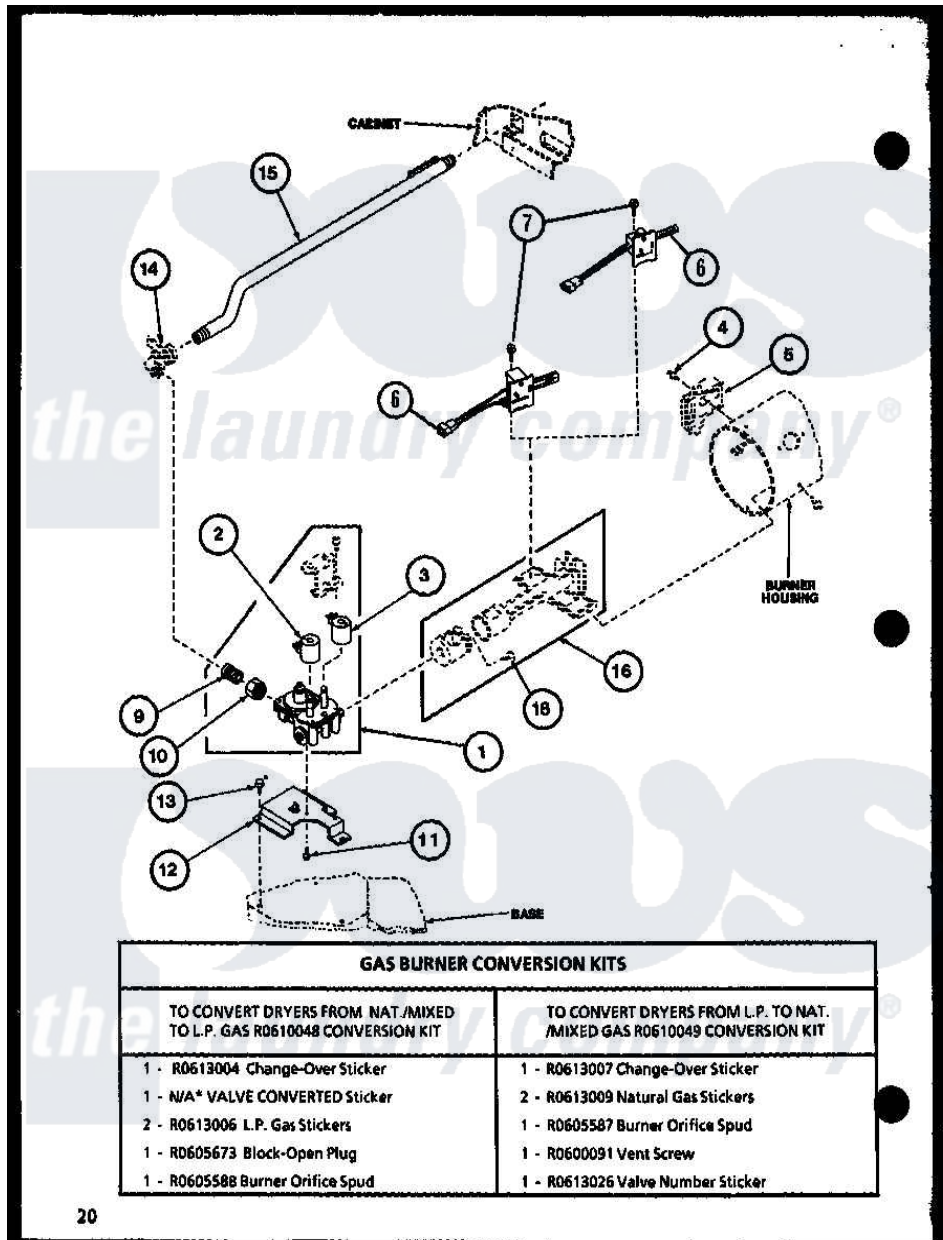

Amana LG1112 (BOM: P7762226W W) 03 - GAS BURNER CONVERSION KITS

20

Amana Residential Amana LG1112 (BOM: P7762226W W) Dryer Parts Parts Diagram 03 - GAS BURNER CONVERSION KITS

Click on the part number to view part

Item	Original Part Number	Replaced By	Status	Part Description
1	R0603179	<a href="#">503605</a>		Assembly, Heater Duct
2	R0600014	<a href="#">27001200</a>		Screw
3	R0603180		Not Available	HEAT SHIELD
5	R0600032	<a href="#">3390631</a>		Screw, 10-16 X 3/8
6	R0603181	<a href="#">510101</a>		Shroud Heat Duct
7	R0603038		Not Available	HOUSING, BURNER
8	R0611004	<a href="#">489P3</a>		Limit Thermostat
9	R0600033	<a href="#">489464</a>		Screw