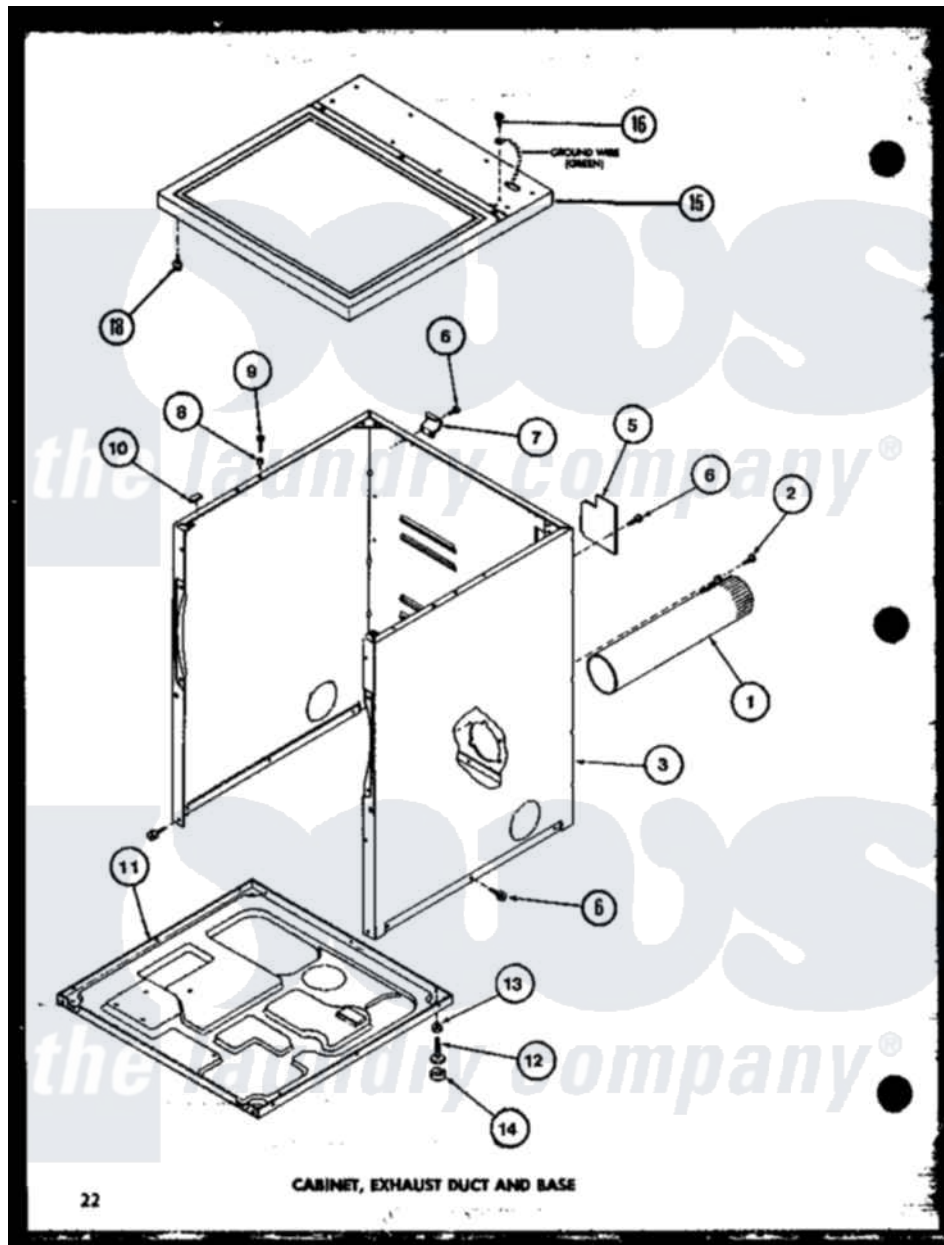

Amana LG2112L (BOM: P1122502W L) 01 - CABINET

Amana Residential Amana LG2112L (BOM: P1122502W L) Dryer Parts Parts Diagram 01 - CABINET
 Click on the part number to view part

Item	Original Part Number	Replaced By	Status	Part Description
1	R0603041		Not Available	DUCT, EXHAUST
2	R0600052		Not Available	SCREW, HEX HEAD
3	R0603243		Not Available	CABINET, GOLD
"	R0603118		Not Available	CABINET W
"	R0603068		Not Available	xxxASSY, DRYER CABINET
5	R0603182	60821		Access Cover
6	R0600017		Not Available	SCREW
7	R0605711		Not Available	HINGE
8	R0603524	505187		Locator, Panel
9	R0600102	Y014874		Screw, Idler Arm And Sleeve
10	R0606519	Y56128		Pad, Bumper
11	R0603183	60811		Assembly, Base-Complete
12	R0600051	Y305086		Adjustable Leg And Nut
13	R0601021	62739		Nut, Lock
14	R0606525	Y314137		Foot, Rubber
15	R0603244		Not Available	CABINET, TOP GOLD

"	R0603229	Not Available	TOP, CABINET W
"	R0603230	Not Available	TOP, CABINET L
16	R0600040	Not Available	SCREW
18	R0600017	Not Available	SCREW