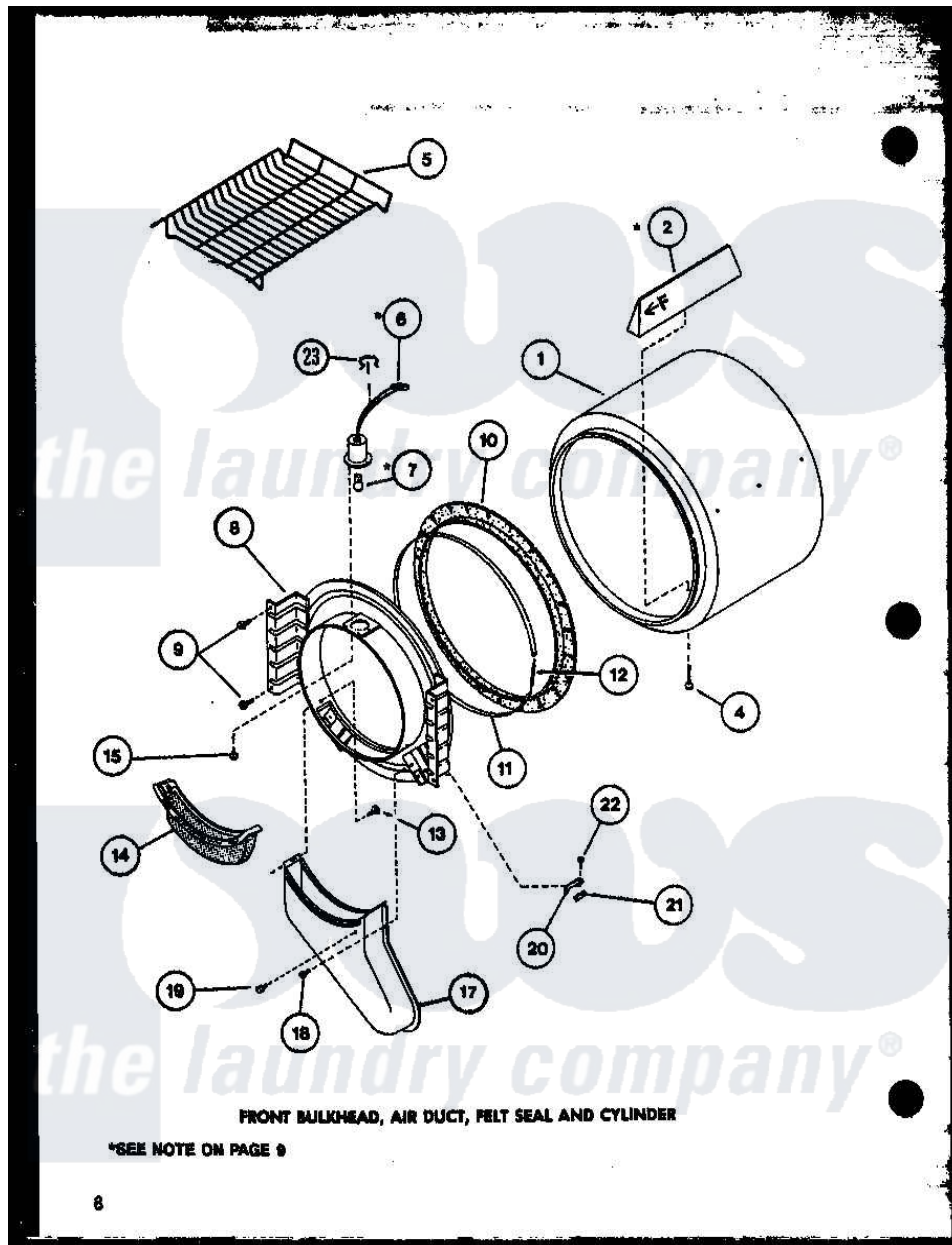

Amana LG2112L (BOM: P1122502W L) 02 - FRONT BULKHEAD

Amana Residential Amana LG2112L (BOM: P1122502W L) Dryer Parts Parts Diagram 02 - FRONT BULKHEAD  
 Click on the part number to view part

| Item | Original Part Number | Replaced By            | Status        | Part Description           |
|------|----------------------|------------------------|---------------|----------------------------|
| 1    | R0603176             |                        | Not Available | CYLINDER                   |
| 2    | R0605707             |                        | Not Available | BAFFLE CYLINDER SHORT      |
| "    | R0605706             |                        | Not Available | BAFFLE, CYLINDER LONG      |
| 4    | R0600038             |                        | Not Available | SCREW                      |
| 5    | R0603572             |                        | Not Available | RACK, DRYING               |
| 8    | R0603228             |                        | Not Available | BULKHEAD FRONT W           |
| 9    | R0600017             |                        | Not Available | SCREW                      |
| 10   | R0604508             | <a href="#">56088</a>  |               | Assembly, Seal             |
| 11   | R0605555             |                        | Not Available | STRAP, SEAL                |
| 12   | R0605554             | <a href="#">52310</a>  |               | Spring                     |
| 13   | R0600052             |                        | Not Available | SCREW, HEX HEAD            |
| 14   | R0603594             | <a href="#">61376P</a> |               | Filter, Lint-White W/Inst. |
| 15   | R0600093             | <a href="#">31260</a>  |               | Screw, No.8 X 3/8 Ind H    |
| 17   | R0603595             |                        | Not Available | AIR DUCT                   |
| 18   | R0600039             | <a href="#">489464</a> |               | Screw                      |
| 19   | R0606523             |                        | Not Available | BUMPER                     |