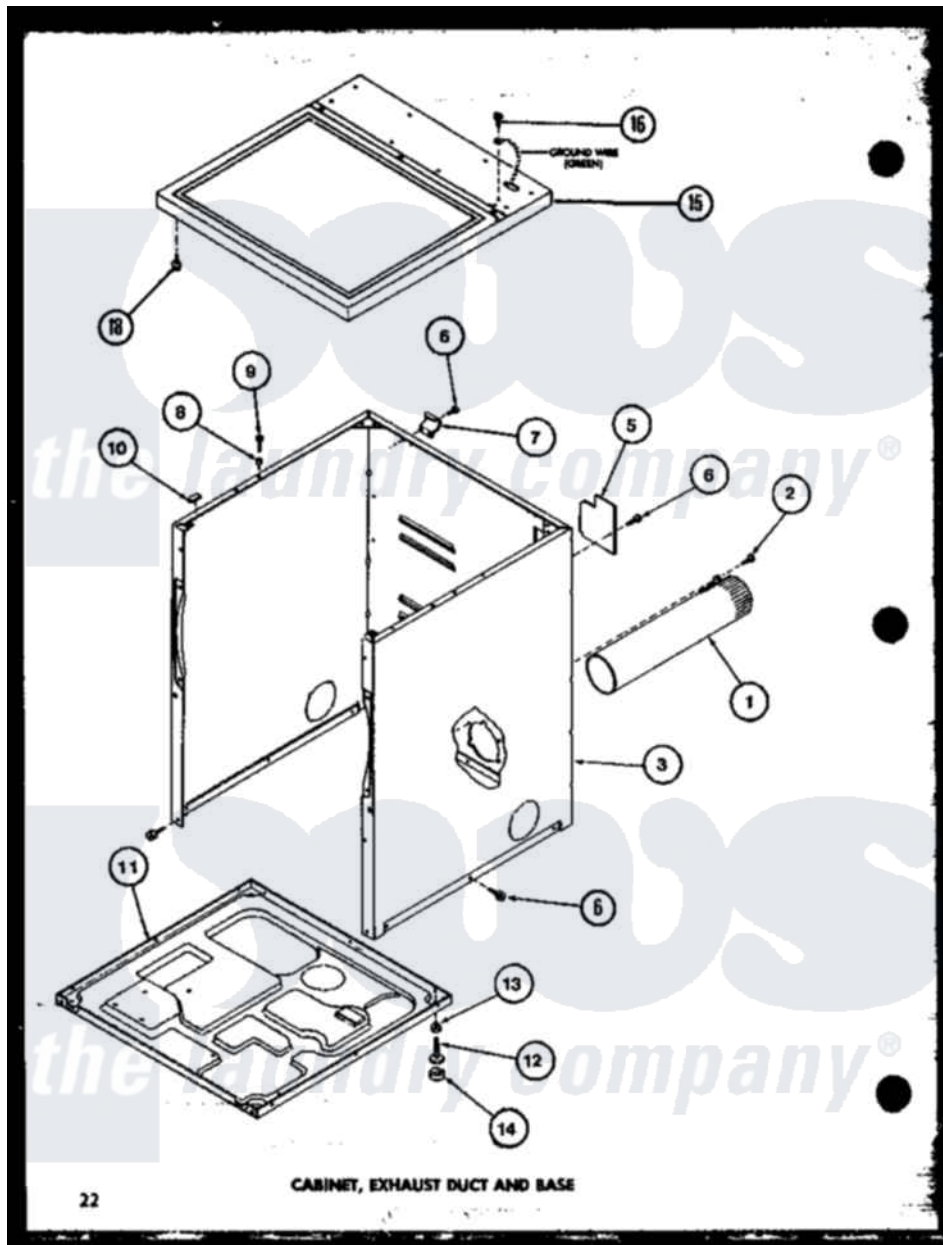

Amana LG2112W (BOM: P1122501W W) 01 - CABINET

Amana Residential Amana LG2112W (BOM: P1122501W W) Dryer Parts Parts Diagram 01 - CABINET
 Click on the part number to view part

Item	Original Part Number	Replaced By	Status	Part Description
1	R0603041		Not Available	DUCT, EXHAUST
2	R0600052		Not Available	SCREW, HEX HEAD
3	R0603243		Not Available	CABINET, GOLD
"	R0603118		Not Available	CABINET W
"	R0603068		Not Available	xxxASSY, DRYER CABINET
5	R0603182	60821		Access Cover
6	R0600017		Not Available	SCREW
7	R0605711		Not Available	HINGE
8	R0603524	505187		Locator, Panel
9	R0600102	Y014874		Screw, Idler Arm And Sleeve
10	R0606519	Y56128		Pad, Bumper
11	R0603183	60811		Assembly, Base-Complete
12	R0600051	Y305086		Adjustable Leg And Nut
13	R0601021	62739		Nut, Lock
14	R0606525	Y314137		Foot, Rubber
15	R0603244		Not Available	CABINET, TOP GOLD

"	R0603229	Not Available	TOP, CABINET W
"	R0603230	Not Available	TOP, CABINET L
16	R0600040	Not Available	SCREW
18	R0600017	Not Available	SCREW