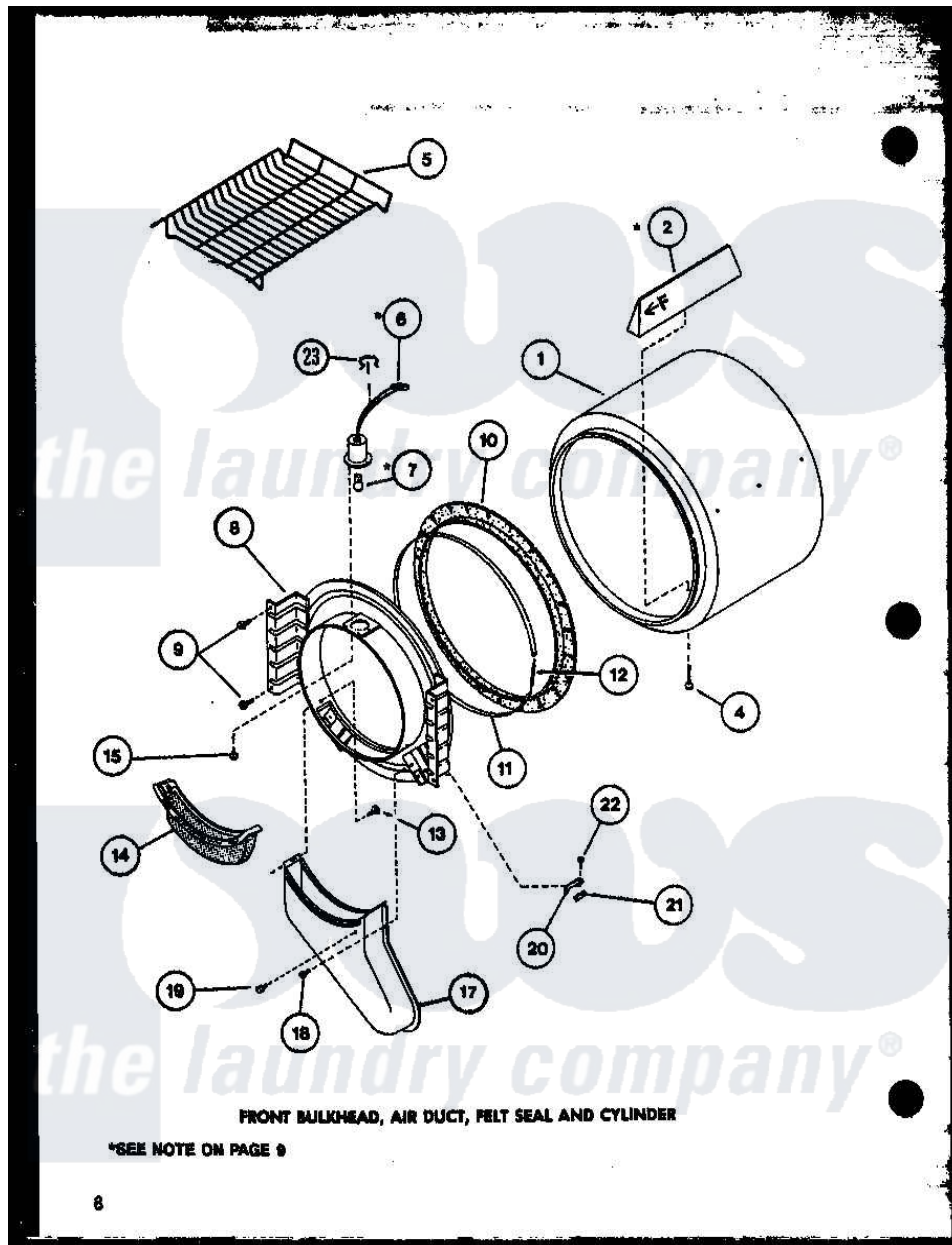

Amana LG2112W (BOM: P1122501W W) 02 - FRONT BULKHEAD

Amana Residential Amana LG2112W (BOM: P1122501W W) Dryer Parts Parts Diagram 02 - FRONT BULKHEAD
 Click on the part number to view part

Item	Original Part Number	Replaced By	Status	Part Description
1	R0603176		Not Available	CYLINDER
2	R0605707		Not Available	BAFFLE CYLINDER SHORT
"	R0605706		Not Available	BAFFLE, CYLINDER LONG
4	R0600038		Not Available	SCREW
5	R0603572		Not Available	RACK, DRYING
8	R0603228		Not Available	BULKHEAD FRONT W
9	R0600017		Not Available	SCREW
10	R0604508	56088		Assembly, Seal
11	R0605555		Not Available	STRAP, SEAL
12	R0605554	52310		Spring
13	R0600052		Not Available	SCREW, HEX HEAD
14	R0603594	61376P		Filter, Lint-White W/Inst.
15	R0600093	31260		Screw, No.8 X 3/8 Ind H
17	R0603595		Not Available	AIR DUCT
18	R0600039	489464		Screw
19	R0606523		Not Available	BUMPER

20	R0605708	61448	Glide, Cylinder-Rulon F
21	R0604521	58049	Pad, Thin
22	R0600004	W10116760	Screw
23	R0601522	51291	Clip, Wire