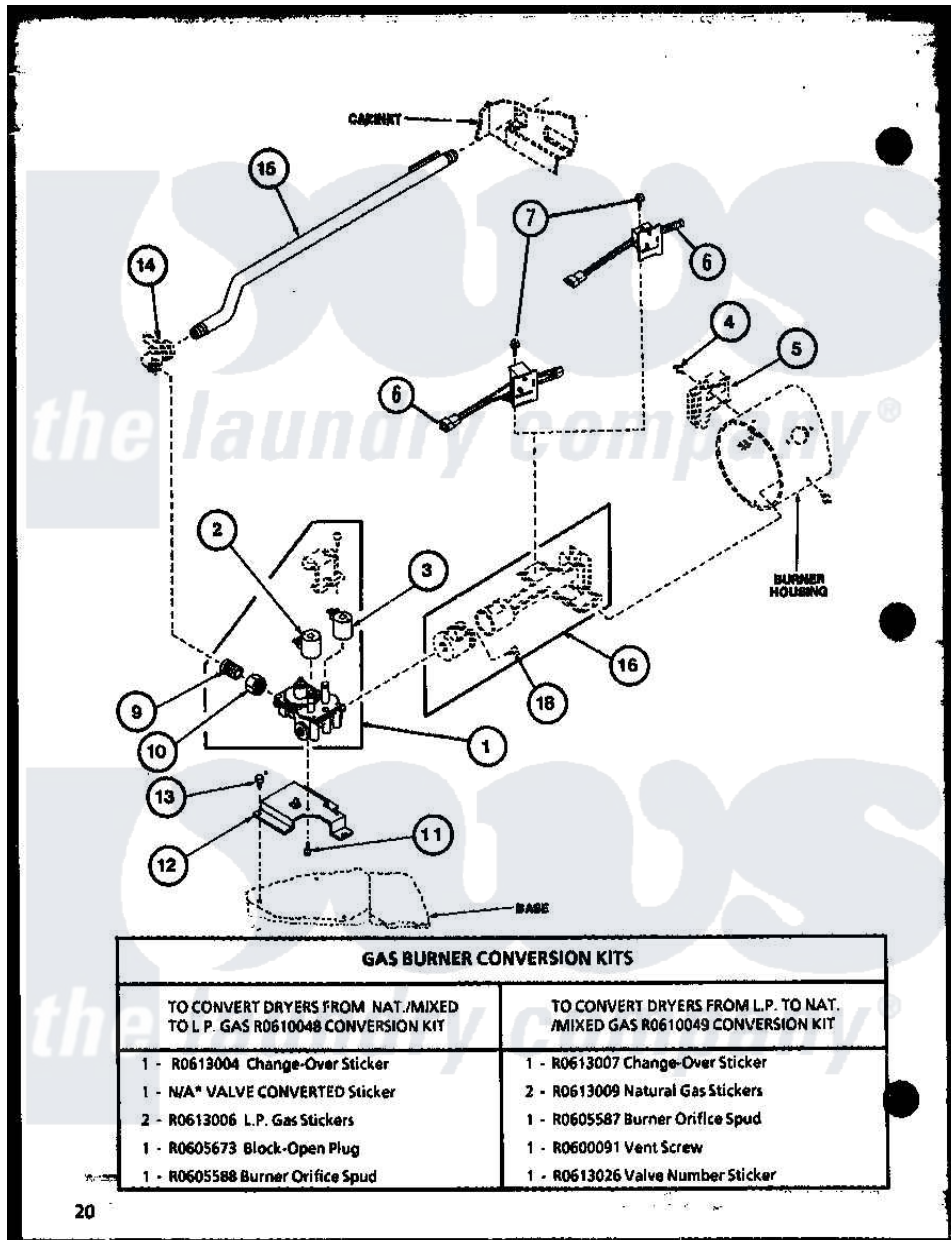

Amana LG2112W (BOM: P1122501W W) 03 - GAS BURNER CONVERSION KITS

20

Amana Residential Amana LG2112W (BOM: P1122501W W) Dryer Parts Parts Diagram 03 - GAS BURNER CONVERSION KITS

Click on the part number to view part

Item	Original Part Number	Replaced By	Status	Part Description
1	R0606002	58804		Assembly, Valve-Gas-Single-
2	R0610003	306106		Coil, Holding And Booster--W
3	R0610050	694540		Coil, 60 Hz
4	R0600033	489464		Screw
5	R0611503	338906		Radiant, Sensor
6	R0610065	37001308		Ignitor
7	R0600047		Not Available	SCREW
9	R0606526		Not Available	NIPPLE
10	R0601034	40016301		Nut, Lock
11	R0600045	3370225		Screw
12	R0605694	500821		Bracket, Mounting-Gas
13	R0600014	27001200		Screw
14	R0606004	510205		Valve-Elbo
15	R0610051	58911		Assembly, Lead-In Pipe
16	R0610023	37001304		Burner Ign