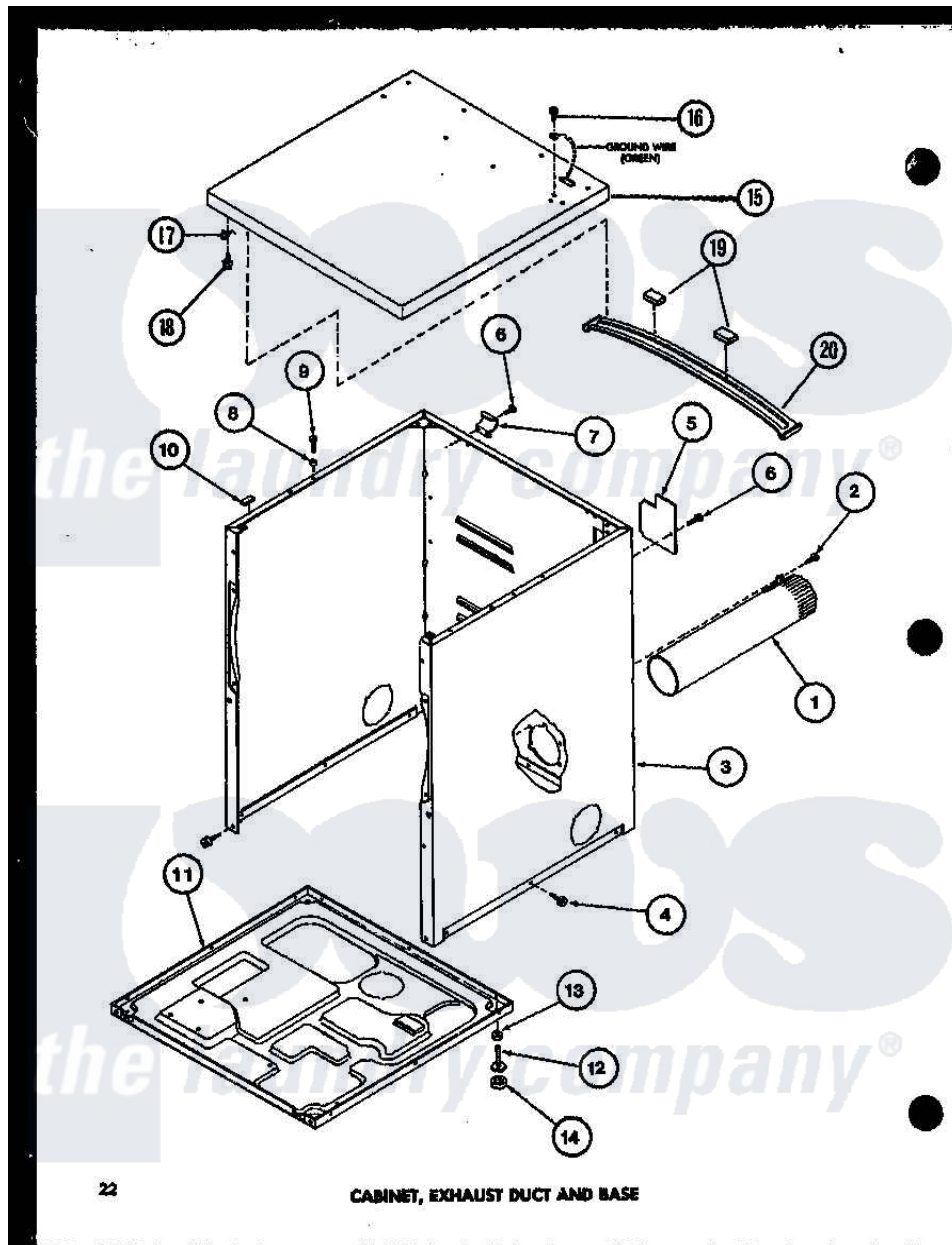

Amana LG2401 (BOM: P7762205W W) 01 - CABINET

22

CABINET, EXHAUST DUCT AND BASE

Amana Residential Amana LG2401 (BOM: P7762205W W) Dryer Parts Parts Diagram 01 - CABINET
 Click on the part number to view part

Item	Original Part Number	Replaced By	Status	Part Description
1	R0603041		Not Available	DUCT, EXHAUST
2	R0600052		Not Available	SCREW, HEX HEAD
3	R0603068		Not Available	xxxASSY, DRYER CABINET
"	R0603067		Not Available	CABINET H GOLD
"	R0603118		Not Available	CABINET W
4	R0600028	27001200		Screw
5	R0603040	60821		Access Cover
6	R0600017		Not Available	SCREW
7	R0605567		Not Available	HINGE
8	R0603524	505187		Locator, Panel
9	R0600031	Y014874		Screw, Idler Arm And Sleeve
10	R0606519	Y56128		Pad, Bumper
11	R0603028	60811		Assembly, Base-Complete
12	R0600051	Y305086		Adjustable Leg And Nut
13	R0601021	62739		Nut, Lock
14	R0606525	Y314137		Foot, Rubber