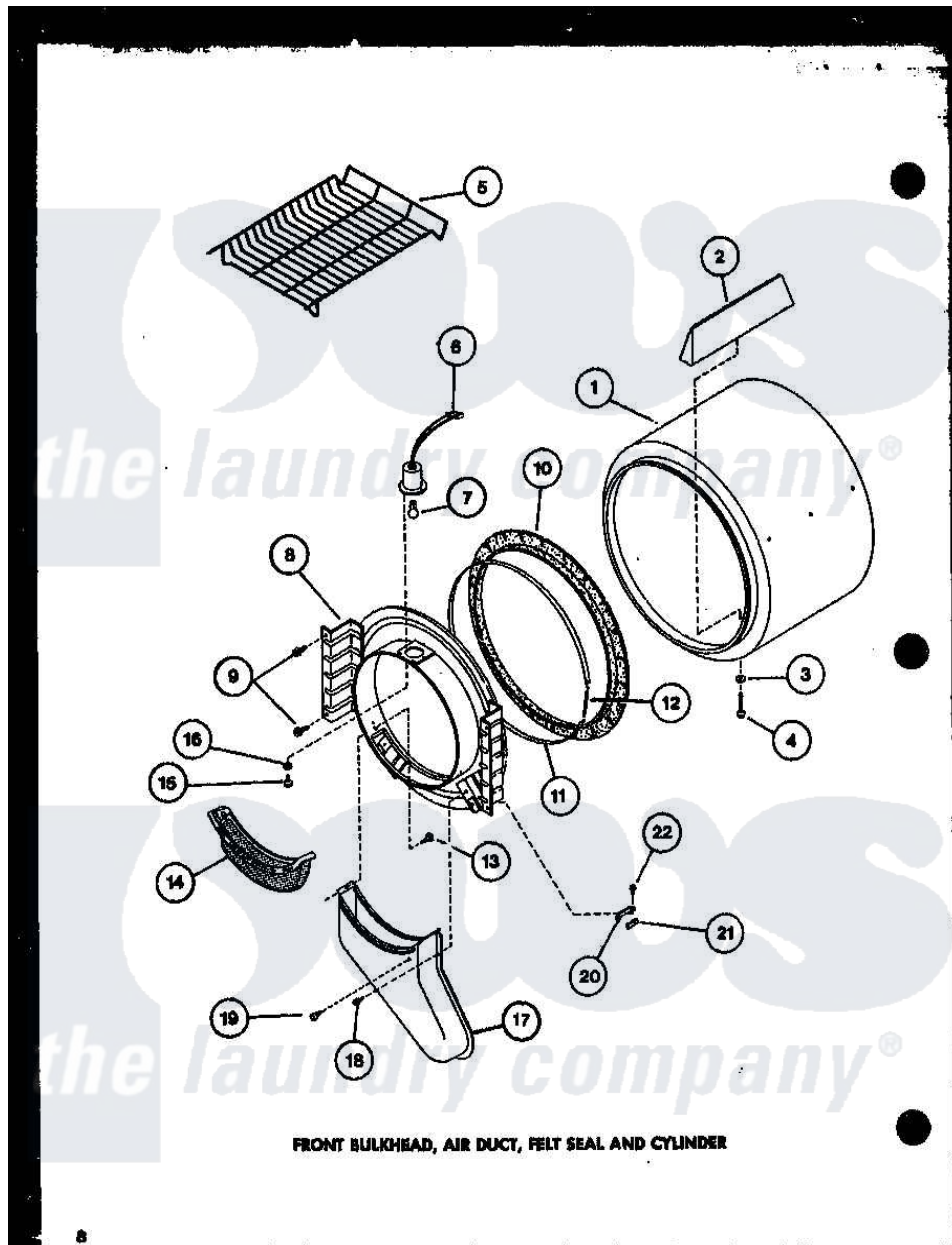

Amana LG2401 (BOM: P7762205W W) 02 - FRONT BULKHEAD

Amana Residential Amana LG2401 (BOM: P7762205W W) Dryer Parts Parts Diagram 02 - FRONT BULKHEAD
 Click on the part number to view part

Item	Original Part Number	Replaced By	Status	Part Description
1	R0603031		Not Available	ASSY,CYLINDER PACK
2	R0605553		Not Available	BAFFLE
3	R0600524	M0270519		Washer
4	R0600038		Not Available	SCREW
5	R0603572		Not Available	RACK, DRYING
8	R0603030		Not Available	ASSY BULK HEAD
9	R0600017		Not Available	SCREW
10	R0604508	56088		Assembly, Seal
11	R0605555		Not Available	STRAP, SEAL
12	R0605554	52310		Spring
13	R0600036	489464		Screw
14	R0603530	61376P		Filter, Lint-White W/Inst.
15	R0600047		Not Available	SCREW
16	R0600525		Not Available	LOCKWASHER
17	R0603531		Not Available	AIR DUCT
18	R0600039	489464		Screw

19	R0606523	Not Available	BUMPER
20	R0605556	61448	Glide, Cylinder-Rulon F
21	R0604507	510189	Pad Felt
22	R0600033	489464	Screw