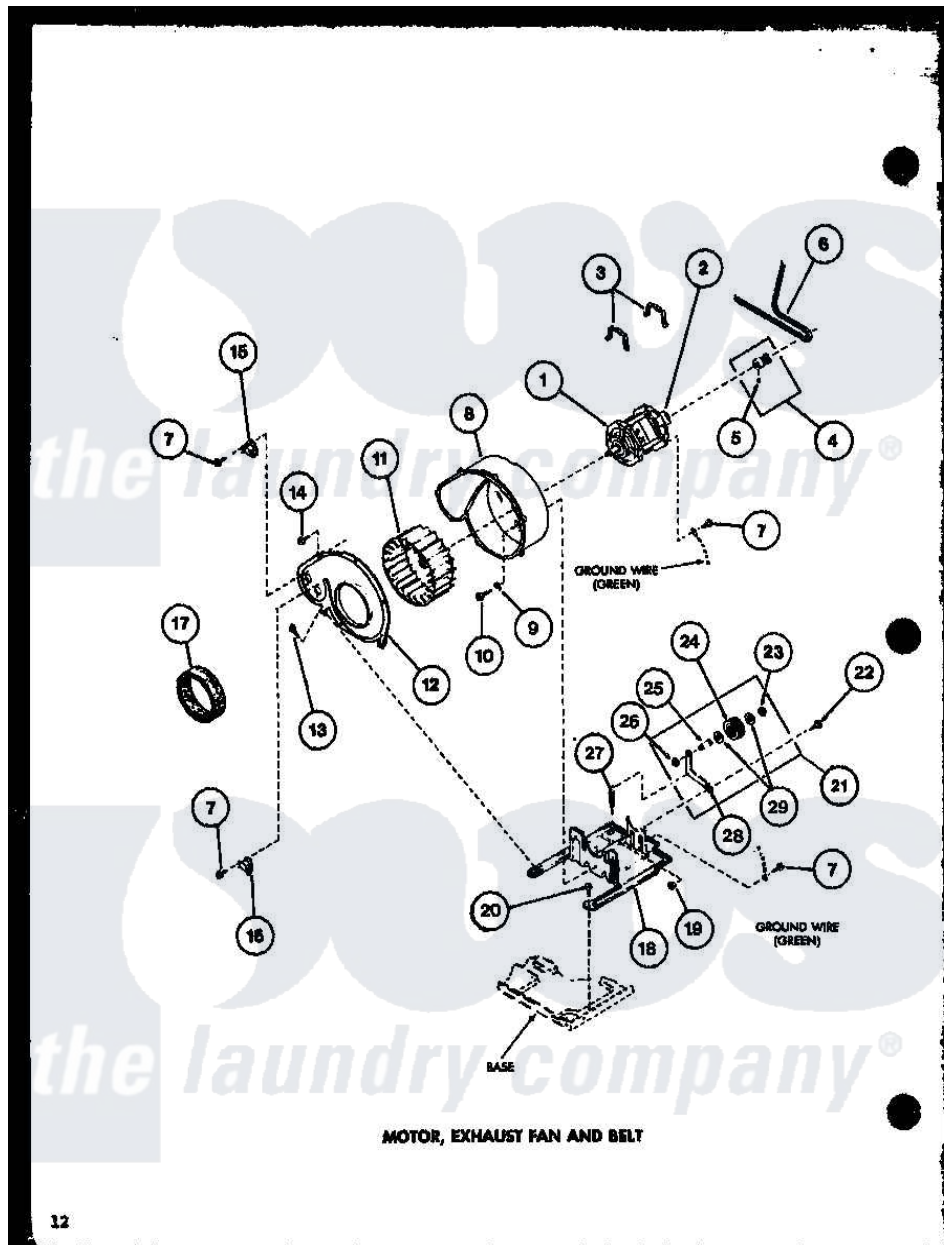

Amana LG2401 (BOM: P7762205W W) 06 - MOTOR

Amana Residential Amana LG2401 (BOM: P7762205W W) Dryer Parts Parts Diagram 06 - MOTOR
 Click on the part number to view part

Item	Original Part Number	Replaced By	Status	Part Description
1	R0607005	915P3		Motor-Drve
2	R0602516			Motor Switch
"	R0602517		Not Available	SWITCH
3	R0601526	660658		Clamp, Motor Mounting 343481 685441
4	R0610059		Not Available	KIT,PULLEY & SETSCREW
5	R0600042		Not Available	SET SCREW
6	R0606549	40111201		Belt, Cylinder
7	R0600033	489464		Screw
8	R0603034	56020		Housing, Blower
9	R0600529	20176		Washer, .2656 ID x 9/16 OD
10	R0600028	27001200		Screw
11	R0603532	510139P		Assembly Blower Fan Package
12	R0603033		Not Available	HSG COVER
13	R0600001	W10116760		Screw
14	R0600004	W10116760		Screw

15	R0611001	56410		Thermostat
16	R0611002		Not Available	THERMOSTAT
17	R0604509		Not Available	FELT SEAL
18	R0605562	503613		Mount, Motor
19	R0601011	27001225		Nut, Jam Mid Lock 1/4-20
20	R0600017		Not Available	SCREW
21	R0610019	56170P		Assembly- Idle
22	R0600043		Not Available	SCREW
23	R0601527	23748		Ring, Retaining
24	R0609504	Y54414		Assembly, Wheel And Bearing
25	R0605560	56461		Shaft
26	R0601009	358160		Nut
27	R0605563	56076		Spring, Idler
28	R0605561		Not Available	LEVER, IDLER
29	R0600526	52549		Washer, 501 ID X3/4 Odx