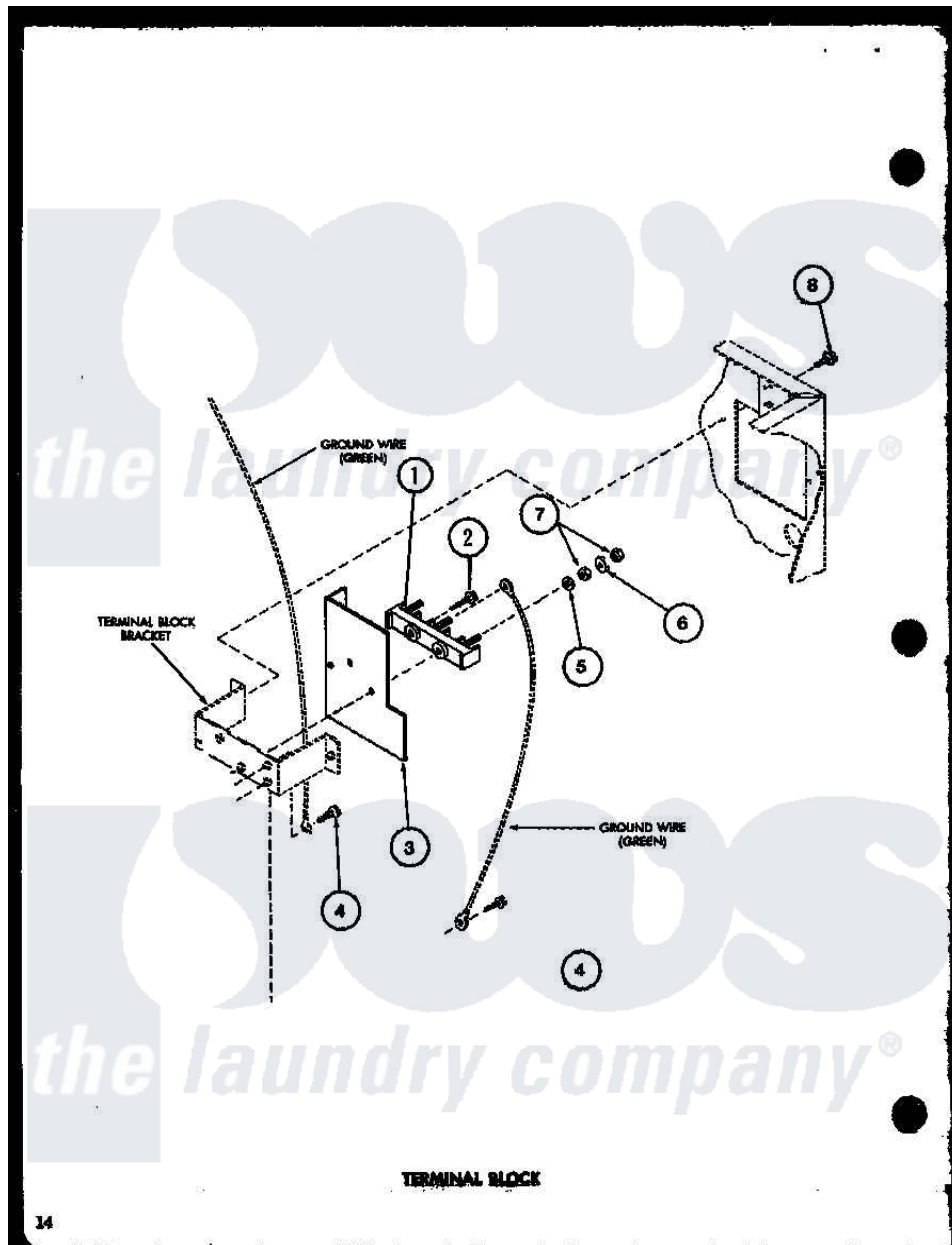

Amana LG2401 (BOM: P7762205W W) 10 - TERMINAL BLOCK

Amana Residential Amana LG2401 (BOM: P7762205W W) Dryer Parts Diagram 10 - TERMINAL BLOCK

Click on the part number to view part

Item	Original Part Number	Replaced By	Status	Part Description
1	R0610057	<a href="#">33001244</a>		Block, Terminal
2	R0600038		Not Available	SCREW
3	R0604510		Not Available	SHIELD
4	R0600028	<a href="#">27001200</a>		Screw
5	R0600530		Not Available	WASHER
6	R0600527		Not Available	WASHER
7	R0601022		Not Available	NUT
8	R0600017		Not Available	SCREW