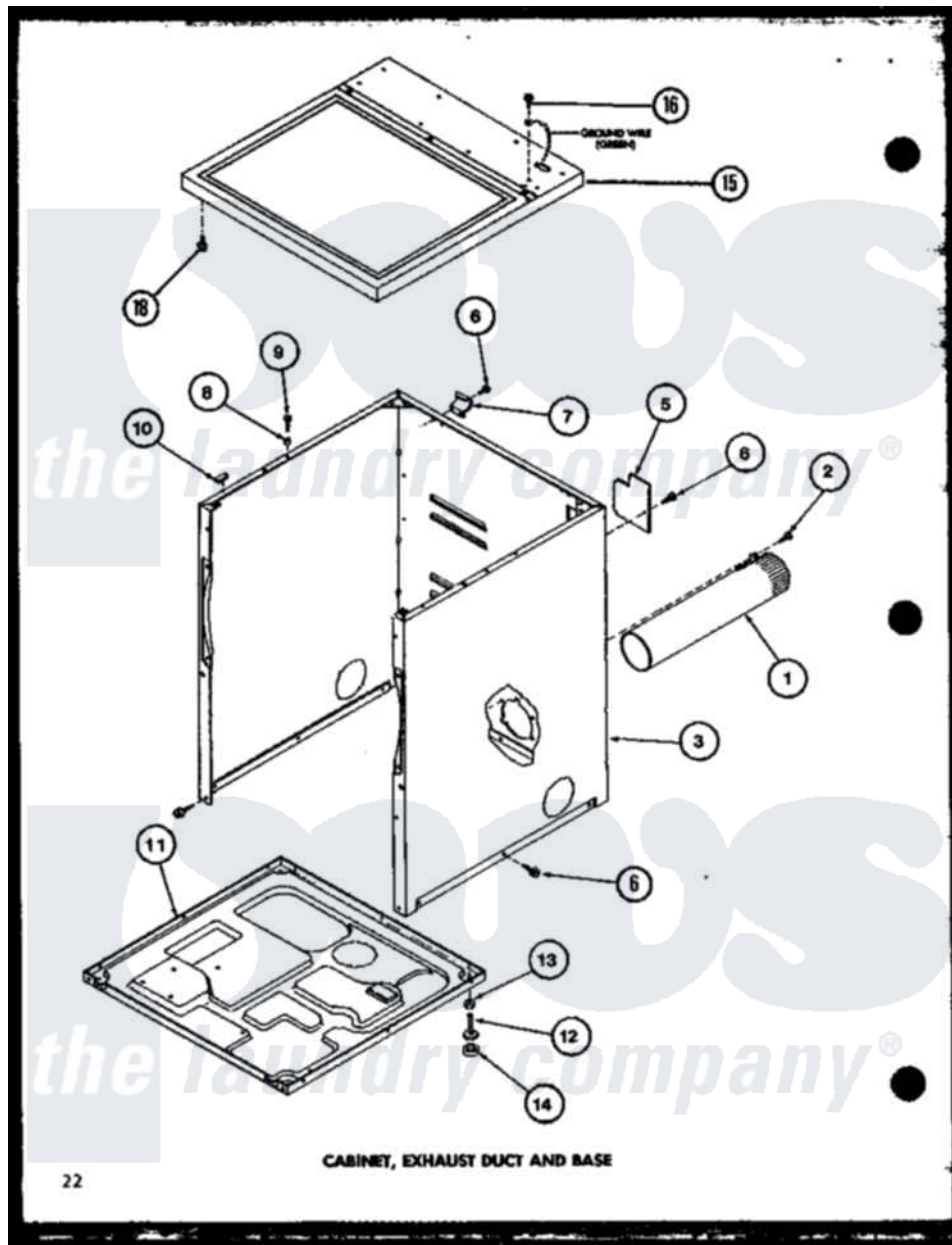

Amana LG2412 (BOM: P7762218W W) 01 - CABINET

Amana Residential Amana LG2412 (BOM: P7762218W W) Washer Parts Parts Diagram 01 - CABINET
 Click on the part number to view part

Item	Original Part Number	Replaced By	Status	Part Description
1	R0603041		Not Available	DUCT, EXHAUST
2	R0600052		Not Available	SCREW, HEX HEAD
3	R0603118		Not Available	CABINET W
"	R0603068		Not Available	xxxASSY, DRYER CABINET
5	R0603182	60821		Access Cover
6	R0600017		Not Available	SCREW
7	R0605711		Not Available	HINGE
8	R0603524	505187		Locator, Panel
9	R0600102	Y014874		Screw, Idler Arm And Sleeve
10	R0606519	Y56128		Pad, Bumper
11	R0603183	60811		Assembly, Base-Complete
12	R0600051	Y305086		Adjustable Leg And Nut
13	R0601021	62739		Nut, Lock
14	R0606525	Y314137		Foot, Rubber
15	R0603149		Not Available	TOP ASSY W
"	R0603148		Not Available	TOP, ASSY A