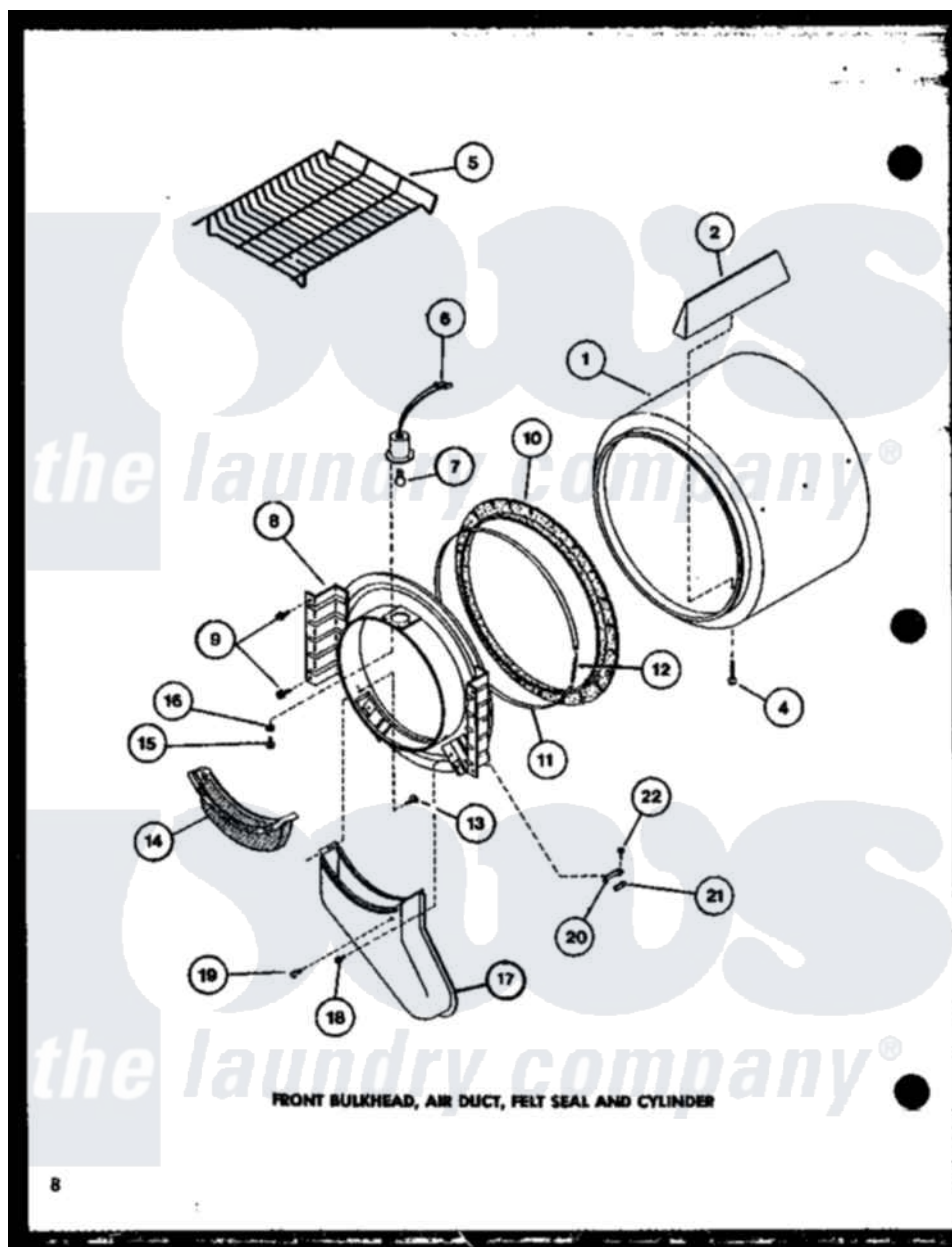

Amana LG2412 (BOM: P7762218W W) 02 - FRONT BULKHEAD

Amana Residential Amana LG2412 (BOM: P7762218W W) Washer Parts Parts Diagram 02 - FRONT BULKHEAD
 Click on the part number to view part

Item	Original Part Number	Replaced By	Status	Part Description
1	R0603176		Not Available	CYLINDER
2	R0605706		Not Available	BAFFLE, CYLINDER LONG
4	R0600038		Not Available	SCREW
5	R0603572		Not Available	RACK, DRYING
6	R0605012		Not Available	RECEPTACLE, BULB
7	R0612001	31001575		Bulb, Cylinder Light
8	R0603152		Not Available	FRONT BULKHEAD A
"	R0603153			Front Bulkhead W/Light White
9	R0600017		Not Available	SCREW
10	R0604508	56088		Assembly, Seal
11	R0605555		Not Available	STRAP, SEAL
12	R0605554	52310		Spring
13	R0600052		Not Available	SCREW, HEX HEAD
14	R0603594	61376P		Filter, Lint-White W/Inst.
15	R0600047		Not Available	SCREW
16	R0600525		Not Available	LOCKWASHER

17	R0603595		Not Available	AIR DUCT
18	R0600039	489464		Screw
19	R0606523		Not Available	BUMPER
20	R0605708	61448		Glide, Cylinder-Rulon F
21	R0604521	58049		Pad, Thin
22	R0600004	W10116760		Screw