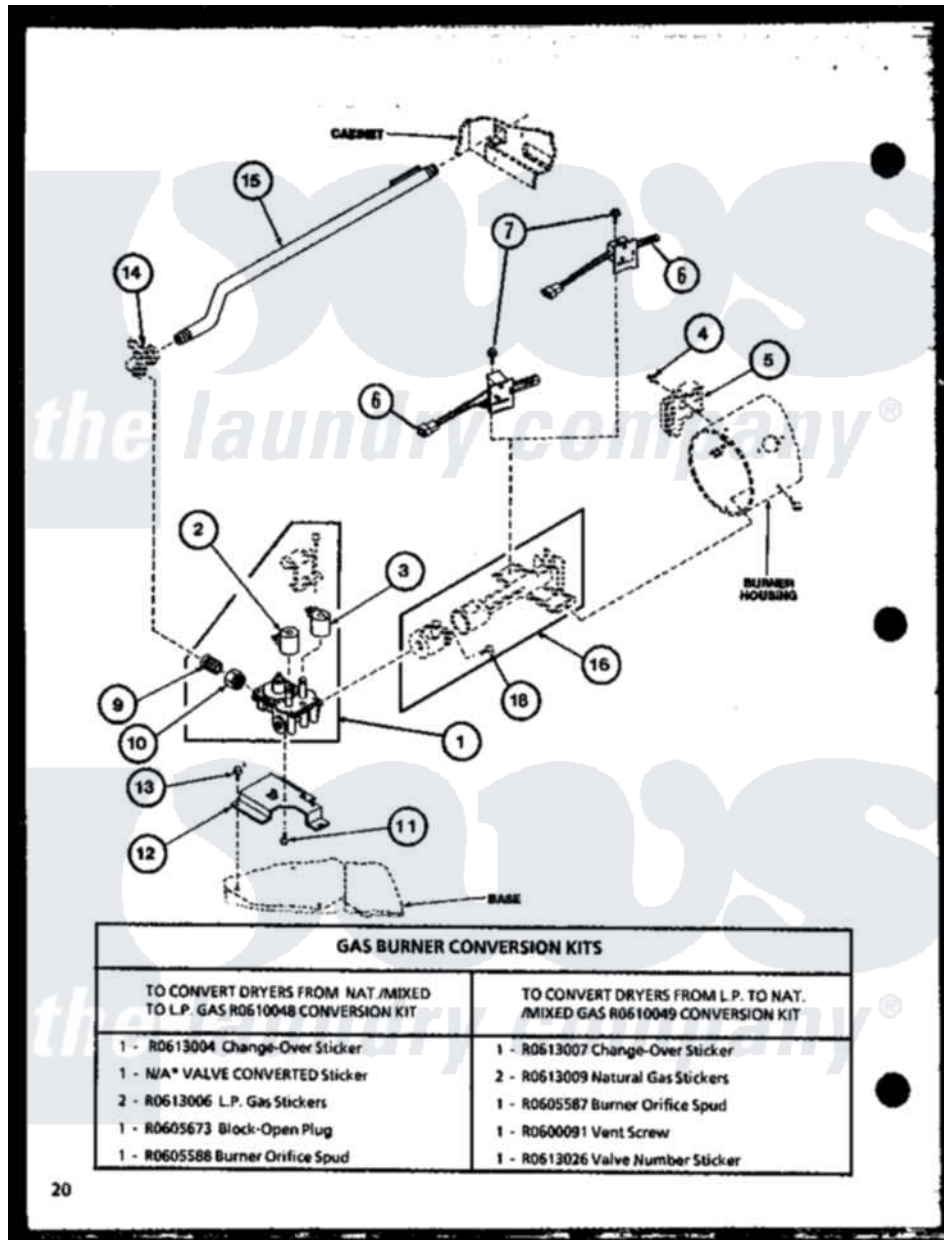

Amana LG2412 (BOM: P7762218W W) 03 - GAS BURNER CONVERSION KITS

Amana Residential Amana LG2412 (BOM: P7762218W W) Washer Parts Parts Diagram 03 - GAS BURNER CONVERSION KITS

Click on the part number to view part

Item	Original Part Number	Replaced By	Status	Part Description
1	R0606002	<a href="#">58804</a>		Assembly, Valve-Gas-Single-
2	R0610003	<a href="#">306106</a>		Coil, Holding And Booster--W
3	R0610050	<a href="#">694540</a>		Coil, 60 Hz
4	R0600033	<a href="#">489464</a>		Screw
5	R0611503	<a href="#">338906</a>		Radiant, Sensor
6	R0610065	<a href="#">37001308</a>		Ignitor
7	R0600047		Not Available	SCREW
9	R0606526		Not Available	NIPPLE
10	R0601034	<a href="#">40016301</a>		Nut, Lock
11	R0600045	<a href="#">3370225</a>		Screw
12	R0605694	<a href="#">500821</a>		Bracket, Mounting-Gas
13	R0600014	<a href="#">27001200</a>		Screw
14	R0606004	<a href="#">510205</a>		Valve-Elbo
15	R0610051	<a href="#">58911</a>		Assembly, Lead-In Pipe
16	R0610023	<a href="#">37001304</a>		Burner Ign