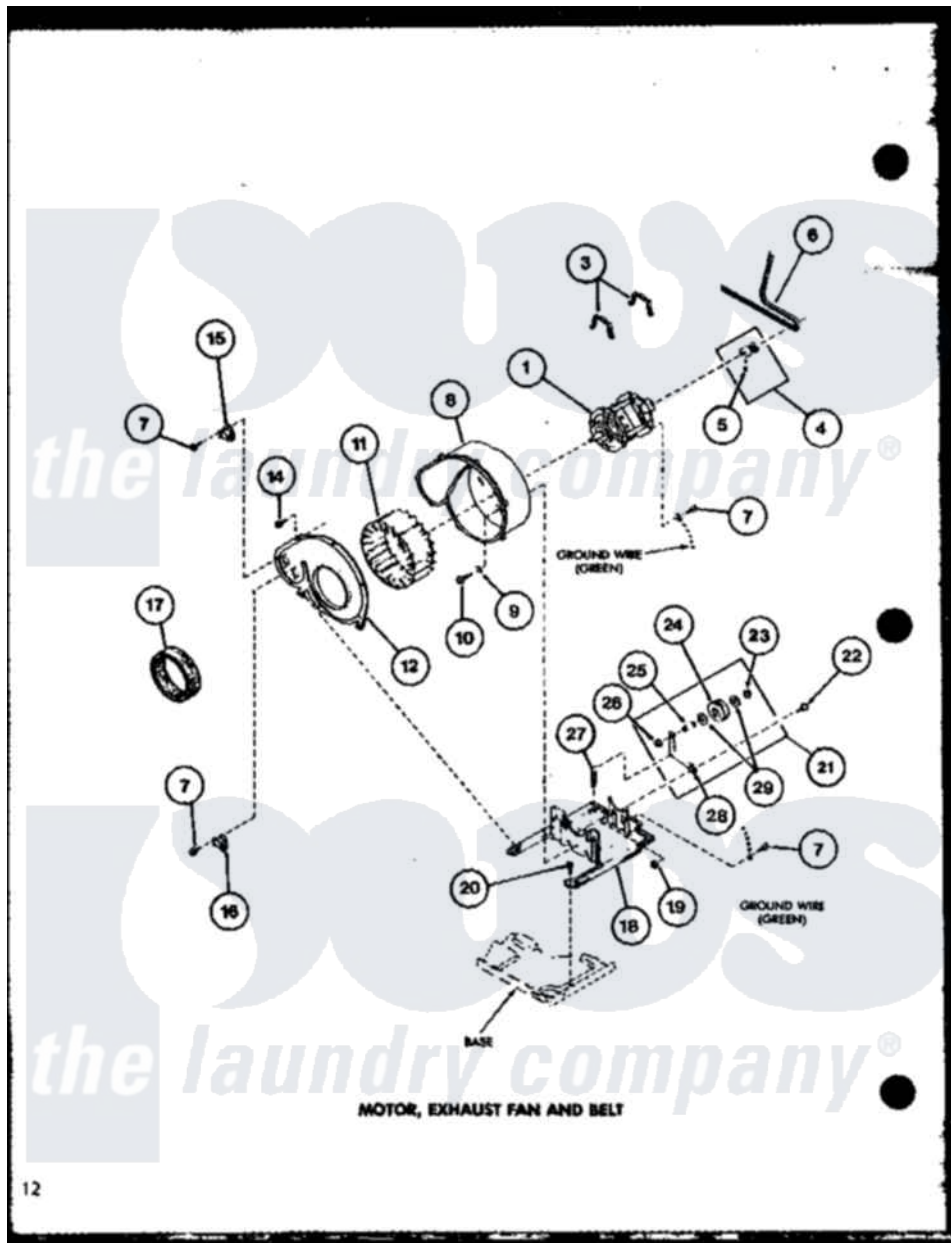

Amana LG2412 (BOM: P7762218W W) 06 - MOTOR

Amana Residential Amana LG2412 (BOM: P7762218W W) Washer Parts Parts Diagram 06 - MOTOR
Click on the part number to view part

Item	Original Part Number	Replaced By	Status	Part Description
1	R0607005	915P3		Motor-Drve
3	R0601526	660658		Clamp, Motor Mounting 343481 685441
4	R0610059		Not Available	KIT,PULLEY & SETSCREW
5	R0600042		Not Available	SET SCREW
6	R0606549	40111201		Belt, Cylinder
7	R0600033	489464		Screw
8	R0603034	56020		Housing, Blower
9	R0600560	M0270504		Washer
10	R0600014	27001200		Screw
11	R0603532	510139P		Assembly Blower Fan Package
12	R0603178		Not Available	COVER, EXHAUST FAN
14	R0600004	W10116760		Screw
15	R0611001	56410		Thermostat
16	R0611002		Not Available	THERMOSTAT
17	R0604509		Not Available	FELT SEAL