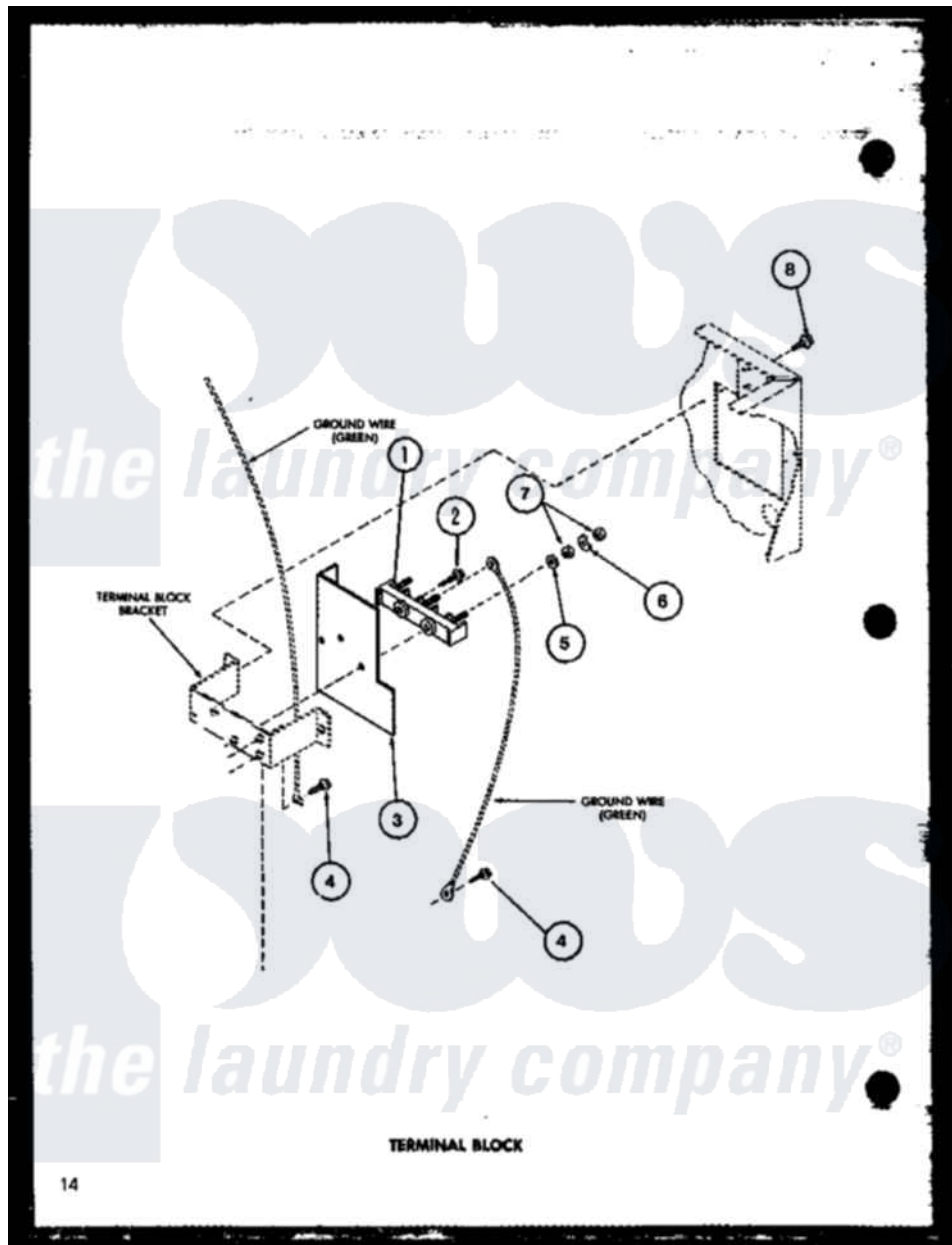

Amana LG2412 (BOM: P7762218W W) 10 - TERMINAL BLOCK

Amana Residential Amana LG2412 (BOM: P7762218W W) Washer Parts Parts Diagram 10 - TERMINAL BLOCK
 Click on the part number to view part

| Item | Original Part Number | Replaced By | Status | Part Description |
|------|----------------------|--------------------------|---------------|------------------------|
| 1 | R0605013 | 33001244 | | Block, Terminal |
| 2 | R0600038 | | Not Available | SCREW |
| 3 | R0604510 | | Not Available | SHIELD |
| 4 | R0600055 | 20530 | | Screw, 10-24 x 3/8 Hex |
| 5 | R0600530 | | Not Available | WASHER |
| 6 | R0600527 | | Not Available | WASHER |
| 7 | R0601022 | | Not Available | NUT |
| 8 | R0600017 | | Not Available | SCREW |