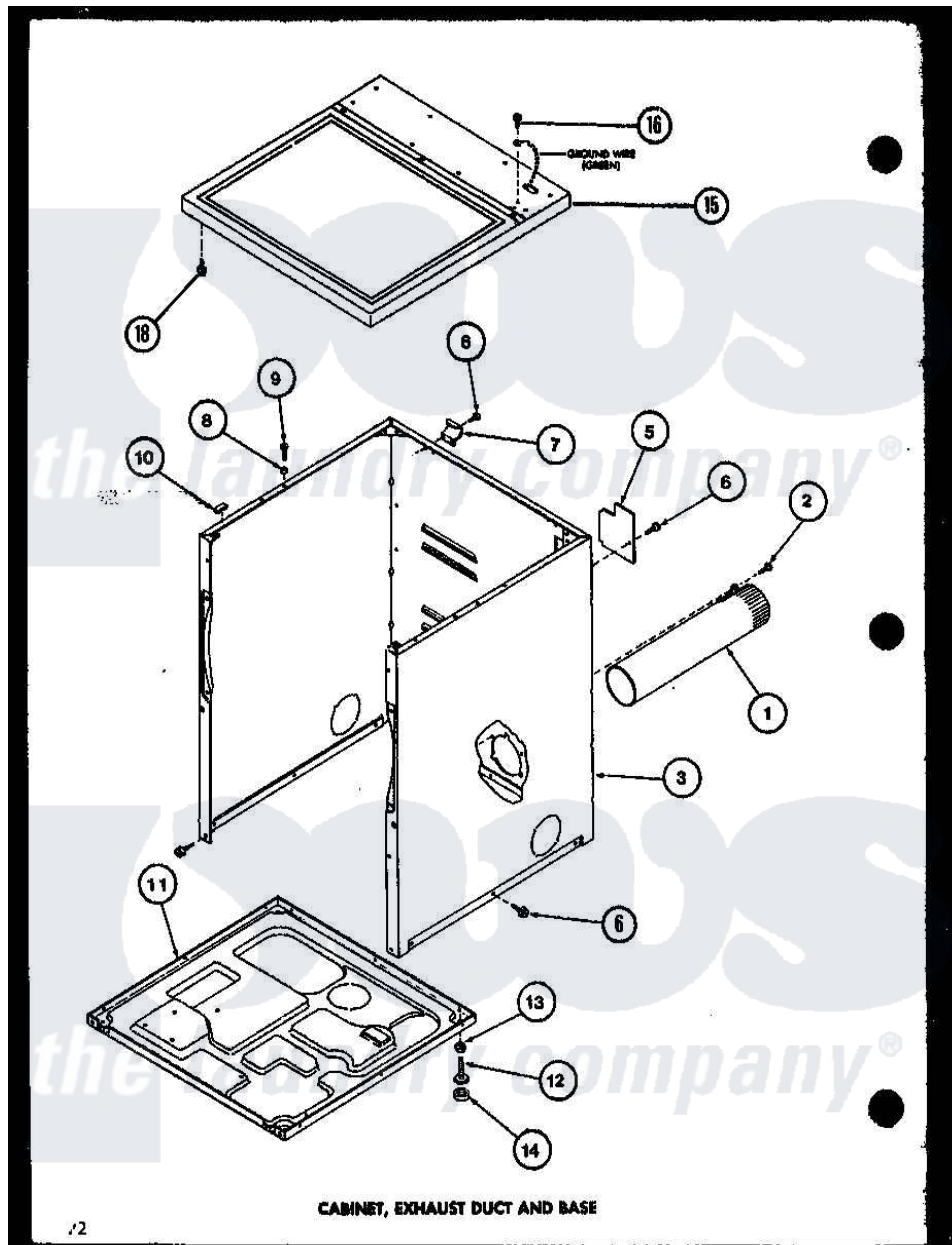

Amana LG2412 (BOM: P7762228W W) 01 - CABINET

CABINET, EXHAUST DUCT AND BASE

Amana Residential Amana LG2412 (BOM: P7762228W W) Dryer Parts Parts Diagram 01 - CABINET  
 Click on the part number to view part

Item	Original Part Number	Replaced By	Status	Part Description
1	R0603041		Not Available	DUCT, EXHAUST
"	R0606002	<a href="#">58804</a>		Assembly, Valve-Gas-Single-
2	R0600052		Not Available	SCREW, HEX HEAD
"	R0610003	<a href="#">306106</a>		Coil, Holding And Booster-W
3	R0603118		Not Available	CABINET W
"	R0603068		Not Available	xxxASSY, DRYER CABINET
"	R0610050	<a href="#">694540</a>		Coil, 60 Hz
4	R0600033	<a href="#">489464</a>		Screw
5	R0603182	<a href="#">60821</a>		Access Cover
"	R0611503	<a href="#">338906</a>		Radiant, Sensor
6	R0610065	<a href="#">37001308</a>		Ignitor
"	R0600017		Not Available	SCREW
7	R0605711		Not Available	HINGE
"	R0600047		Not Available	SCREW
8	R0603524	<a href="#">505187</a>		Locator, Panel
9	R0606526		Not Available	NIPPLE

"	R0600102	<a href="#">Y014874</a>	Screw, Idler Arm And Sleeve
10	R0606519	<a href="#">Y56128</a>	Pad, Bumper
"	R0601034	<a href="#">40016301</a>	Nut, Lock
11	R0600045	<a href="#">3370225</a>	Screw
"	R0603183	<a href="#">60811</a>	Assembly, Base-Complete
12	R0600051	<a href="#">Y305086</a>	Adjustable Leg And Nut
"	R0605694	<a href="#">500821</a>	Bracket, Mounting-Gas
13	R0600014	<a href="#">27001200</a>	Screw
"	R0601021	<a href="#">62739</a>	Nut, Lock
14	R0606004	<a href="#">510205</a>	Valve-Elbo
"	R0606525	<a href="#">Y314137</a>	Foot, Rubber
15	R0610051	<a href="#">58911</a>	Assembly, Lead-In Pipe
"	R0603149	Not Available	TOP ASSY W
"	R0603148	Not Available	TOP, ASSY A
16	R0610023	<a href="#">37001304</a>	Burner Ign
"	R0600040	Not Available	SCREW
18	R0610065	<a href="#">37001308</a>	Ignitor
"	R0600017	Not Available	SCREW