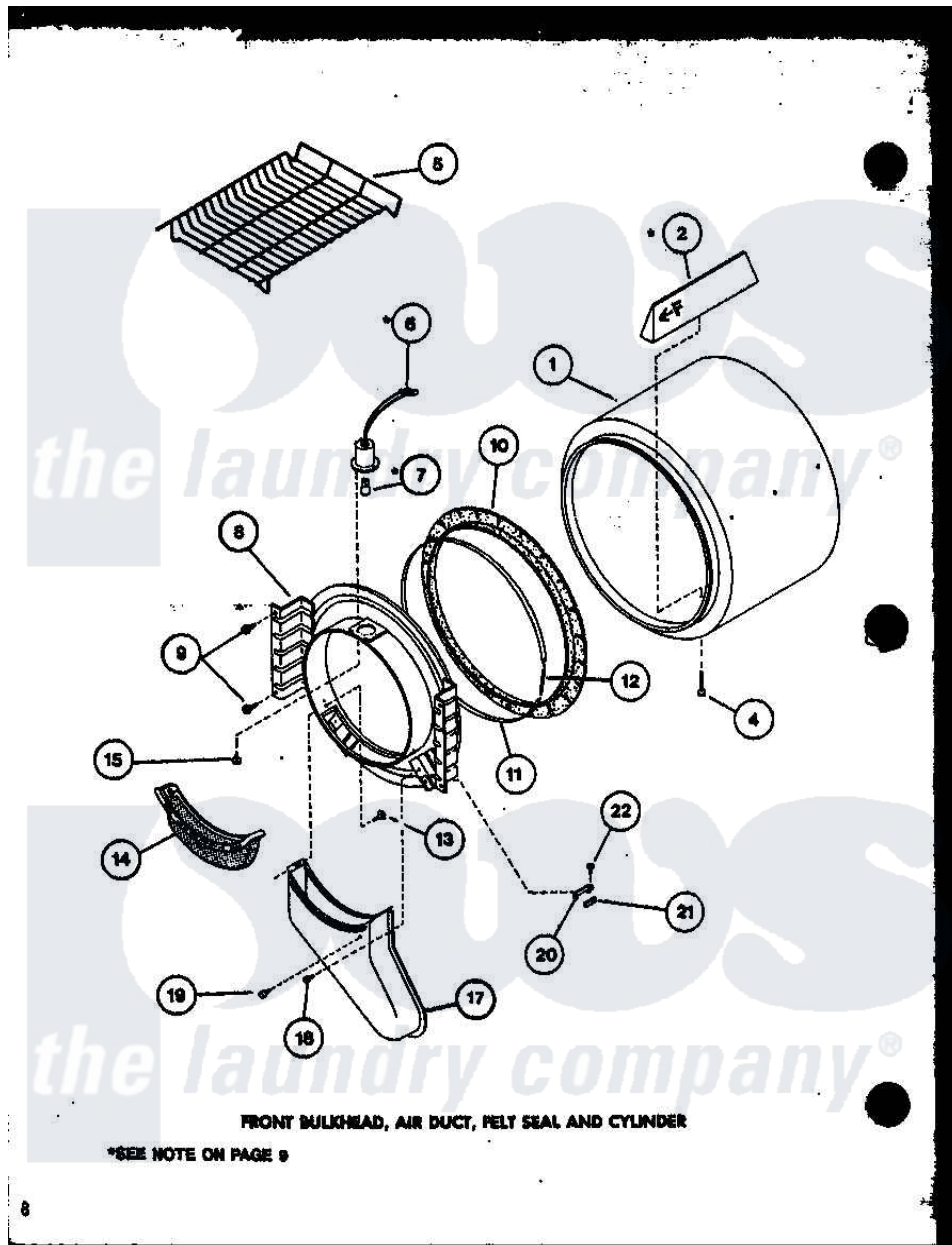

Amana LG2412 (BOM: P7762228W W) 02 - FRONT BULKHEAD

Amana Residential Amana LG2412 (BOM: P7762228W W) Dryer Parts Parts Diagram 02 - FRONT BULKHEAD
 Click on the part number to view part

Item	Original Part Number	Replaced By	Status	Part Description
1	R0603176		Not Available	CYLINDER
2	R0605706		Not Available	BAFFLE, CYLINDER LONG
"	R0605707		Not Available	BAFFLE CYLINDER SHORT
4	R0600038		Not Available	SCREW
5	R0603572		Not Available	RACK, DRYING
6	R0605086		Not Available	RECEPTACLE, BULB
7	R0605087	67001316		Bulb, Light
8	R0603152		Not Available	FRONT BULKHEAD A
"	R0603153			Front Bulkhead W/Light White
9	R0600017		Not Available	SCREW
10	R0604508	56088		Assembly, Seal
11	R0605555		Not Available	STRAP, SEAL
12	R0605554	52310		Spring
13	R0600052		Not Available	SCREW, HEX HEAD
14	R0603594	61376P		Filter, Lint-White W/Inst.
15	R0600043		Not Available	SCREW

17	R0603595		Not Available	AIR DUCT
18	R0600039	489464		Screw
19	R0606523		Not Available	BUMPER
20	R0605708	61448		Glide, Cylinder-Rulon F
21	R0604521	58049		Pad, Thin
22	R0600004	W10116760		Screw