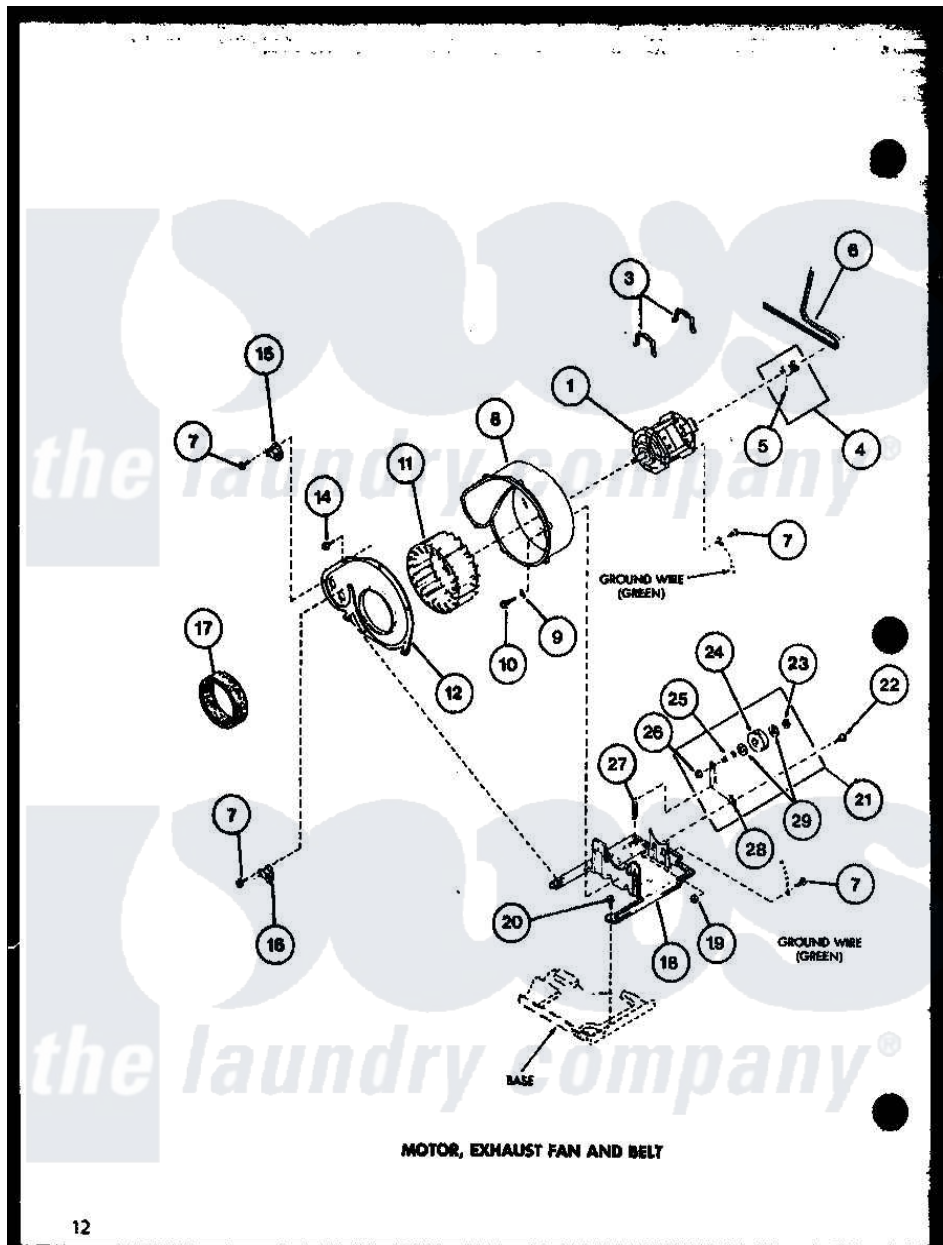

Amana LG2412 (BOM: P7762228W W) 05 - MOTOR

12

Amana Residential Amana LG2412 (BOM: P7762228W W) Dryer Parts Parts Diagram 05 - MOTOR

Click on the part number to view part

Item	Original Part Number	Replaced By	Status	Part Description
1	R0607005	915P3		Motor-Drve
3	R0601526	660658		Clamp, Motor Mounting 343481 685441
4	R0610059		Not Available	KIT,PULLEY & SETSCREW
5	R0600042		Not Available	SET SCREW
6	R0606549	40111201		Belt, Cylinder
7	R0600033	489464		Screw
8	R0603034	56020		Housing, Blower
9	R0600560	M0270504		Washer
10	R0600014	27001200		Screw
11	R0603532	510139P		Assembly Blower Fan Package
12	R0603178		Not Available	COVER, EXHAUST FAN
14	R0600004	W10116760		Screw
15	R0611011	61623		Thermostat, Heater-BR
16	R0611013	Y61372		Thermostat
17	R0604509		Not Available	FELT SEAL

18	R0605710	503613		Mount, Motor
19	R0601011	27001225		Nut, Jam Mid Lock 1/4-20
20	R0600017		Not Available	SCREW
21	R0610019	56170P		Assembly- Idle
22	R0600043		Not Available	SCREW
23	R0601527	23748		Ring, Retaining
24	R0609504	Y54414		Assembly, Wheel And Bearing
25	R0605560	56461		Shaft
26	R0601009	358160		Nut
27	R0605563	56076		Spring, Idler
28	R0605561		Not Available	LEVER, IDLER
29	R0600526	52549		Washer, 501 ID X3/4 Odx