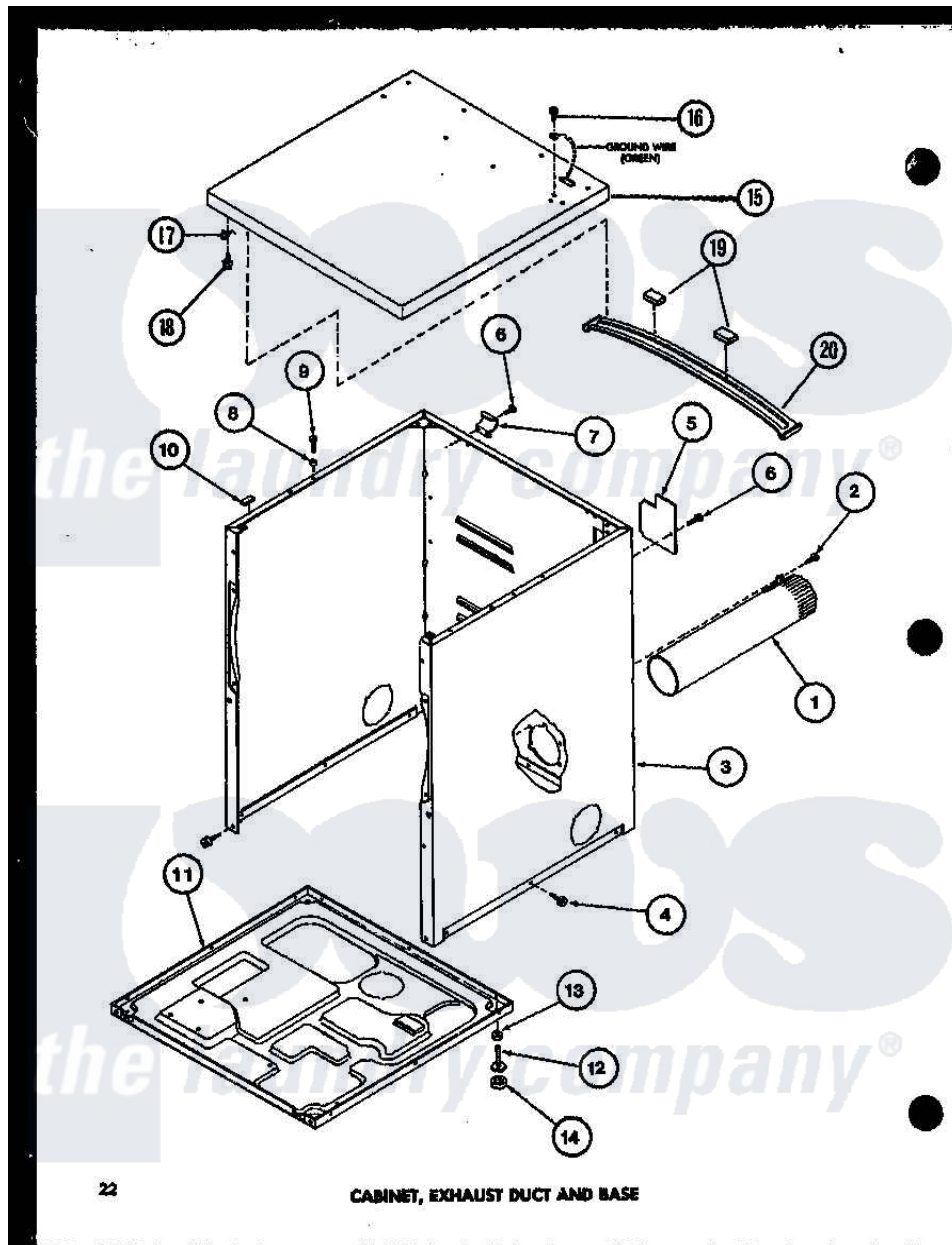

Amana LG2501 (BOM: P7762206W W) 01 - CABINET

22

CABINET, EXHAUST DUCT AND BASE

Amana Residential Amana LG2501 (BOM: P7762206W W) Dryer Parts Parts Diagram 01 - CABINET  
 Click on the part number to view part

Item	Original Part Number	Replaced By	Status	Part Description
1	R0603041		Not Available	DUCT, EXHAUST
2	R0600052		Not Available	SCREW, HEX HEAD
3	R0603068		Not Available	xxxASSY, DRYER CABINET
"	R0603067		Not Available	CABINET H GOLD
"	R0603118		Not Available	CABINET W
4	R0600028	<a href="#">27001200</a>		Screw
5	R0603040	<a href="#">60821</a>		Access Cover
6	R0600017		Not Available	SCREW
7	R0605567		Not Available	HINGE
8	R0603524	<a href="#">505187</a>		Locator, Panel
9	R0600031	<a href="#">Y014874</a>		Screw, Idler Arm And Sleeve
10	R0606519	<a href="#">Y56128</a>		Pad, Bumper
11	R0603028	<a href="#">60811</a>		Assembly, Base-Complete
12	R0600051	<a href="#">Y305086</a>		Adjustable Leg And Nut
13	R0601021	<a href="#">62739</a>		Nut, Lock
14	R0606525	<a href="#">Y314137</a>		Foot, Rubber

15	R0603111	Not Available	PANEL, TOP ASSY
"	R0603113	Not Available	CABINET TOP
"	R0603112	Not Available	CABINET TOP
16	R0600055	<a href="#">20530</a>	Screw, 10-24 x 3/8 Hex
17	R0601005	<a href="#">36020</a>	Nut-10-24
18	R0600010	Not Available	SCREW
19	R0606520	Not Available	PAD
20	R0605550	Not Available	BRACE