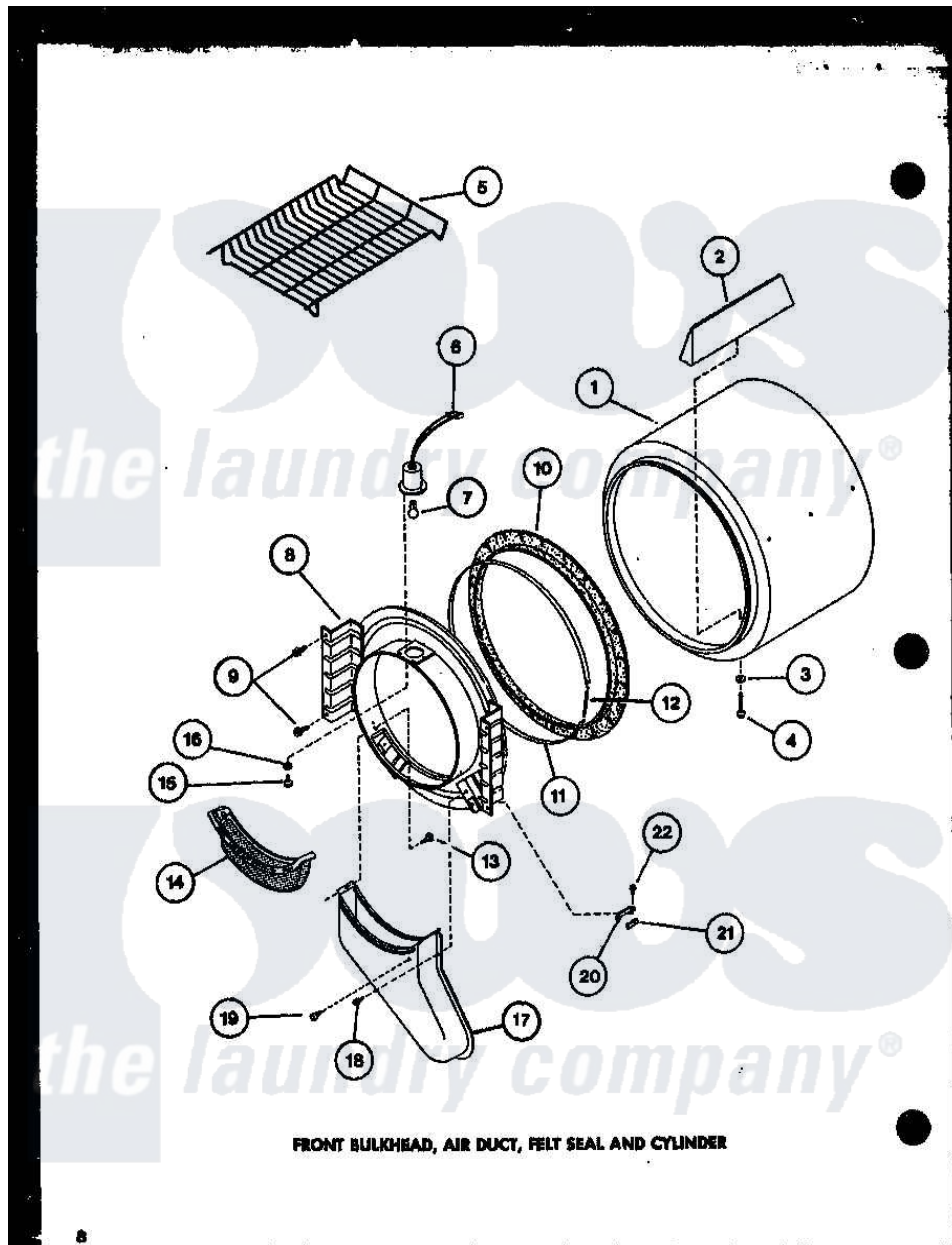

Amana LG2501 (BOM: P7762206W W) 02 - FRONT BULKHEAD

Amana Residential Amana LG2501 (BOM: P7762206W W) Dryer Parts Parts Diagram 02 - FRONT BULKHEAD
 Click on the part number to view part

Item	Original Part Number	Replaced By	Status	Part Description
1	R0603031		Not Available	ASSY,CYLINDER PACK
2	R0605553		Not Available	BAFFLE
3	R0600524	M0270519		Washer
4	R0600038		Not Available	SCREW
5	R0603572		Not Available	RACK, DRYING
6	R0605012		Not Available	RECEPTACLE, BULB
7	R0612001	31001575		Bulb, Cylinder Light
8	R0603029		Not Available	FRONT BULKHEAD
9	R0600017		Not Available	SCREW
10	R0604508	56088		Assembly, Seal
11	R0605555		Not Available	STRAP, SEAL
12	R0605554	52310		Spring
13	R0600036	489464		Screw
14	R0603530	61376P		Filter, Lint-White W/Inst.
15	R0600047		Not Available	SCREW
16	R0600525		Not Available	LOCKWASHER

17	R0603531		Not Available	AIR DUCT
18	R0600039	489464		Screw
19	R0606523		Not Available	BUMPER
20	R0605556	61448		Glide, Cylinder-Rulon F
21	R0604507	510189		Pad Felt
22	R0600033	489464		Screw