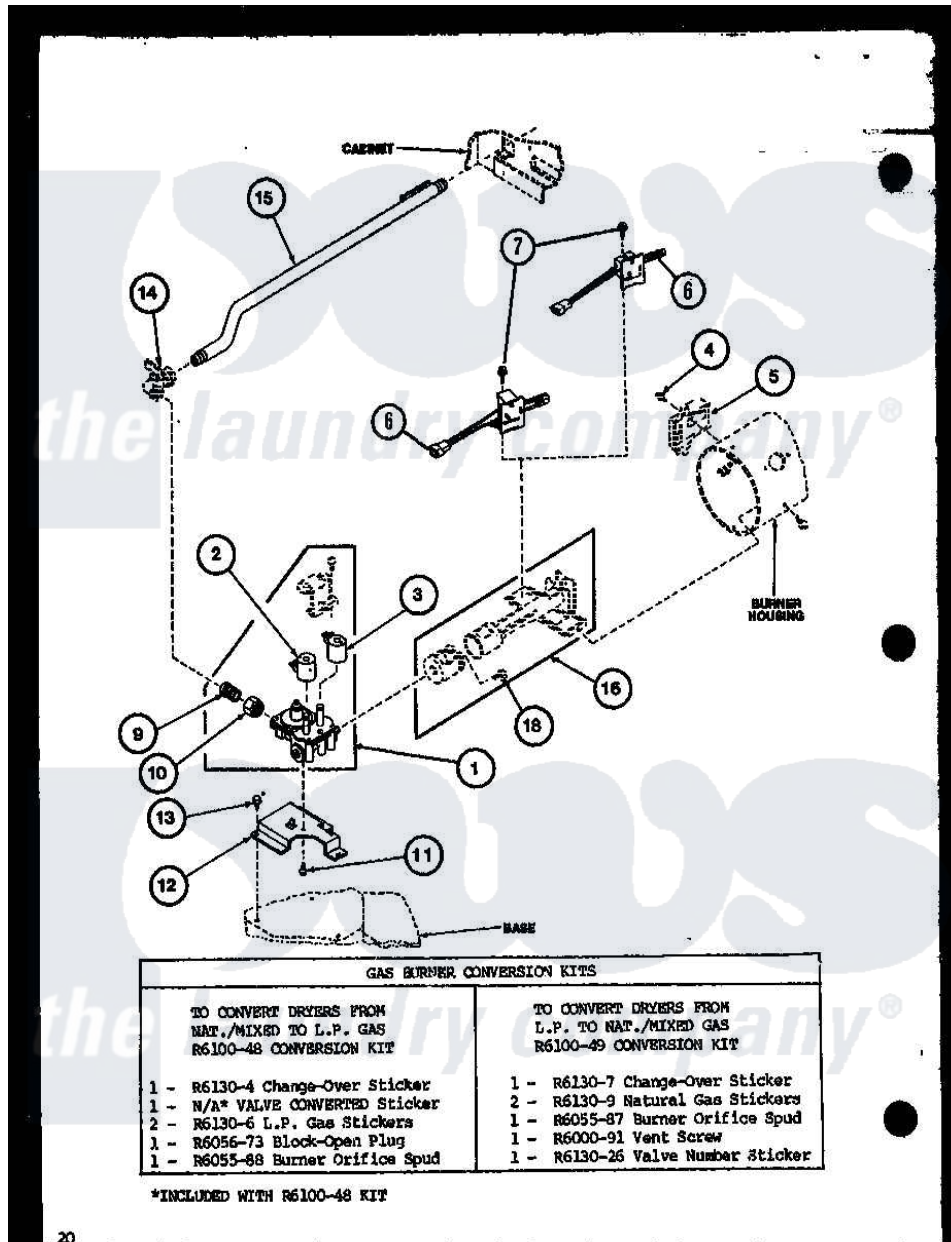

Amana LG2501 (BOM: P7762206W W) 03 - GAS BURNER CONVERSION KITS

Amana Residential Amana LG2501 (BOM: P7762206W W) Dryer Parts Parts Diagram 03 - GAS BURNER CONVERSION KITS

Click on the part number to view part

Item	Original Part Number	Replaced By	Status	Part Description
1	R0606002	58804		Assembly, Valve-Gas-Single-
2	R0610003	306106		Coil, Holding And Booster--W
3	R0610050	694540		Coil, 60 Hz
4	R0600033	489464		Screw
5	R0611503	338906		Radiant, Sensor
6	R0610056	37001308		Ignitor
7	R0600047		Not Available	SCREW
9	R0606526		Not Available	NIPPLE
10	R0601034	40016301		Nut, Lock
11	R0600045	3370225		Screw
12	R0605566		Not Available	MTG BRKT
13	R0600014	27001200		Screw
14	R0606004	510205		Valve-Elbo
15	R0610051	58911		Assembly, Lead-In Pipe
16	R0610023	37001304		Burner Ign