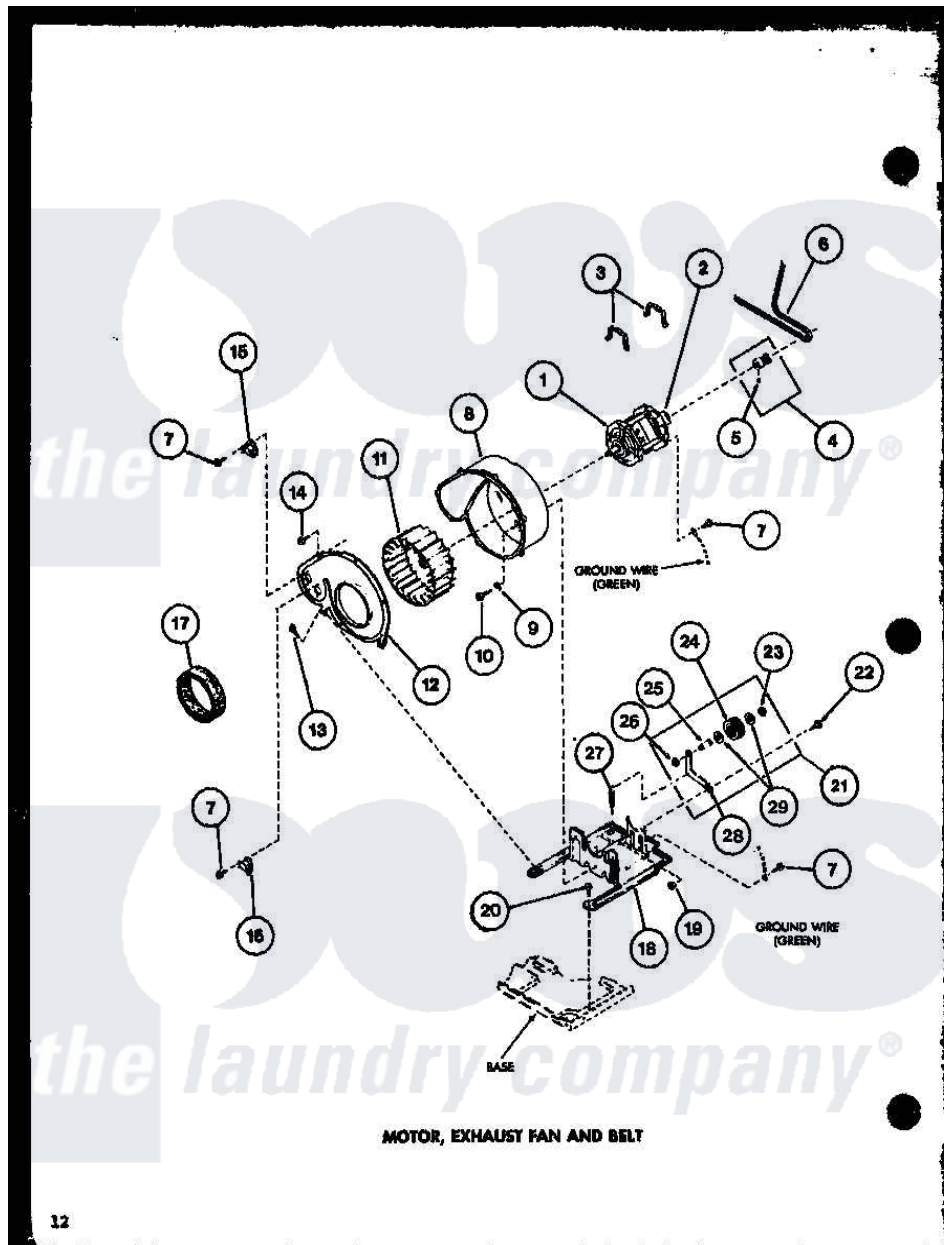

Amana LG2501 (BOM: P7762206W W) 06 - MOTOR

Amana Residential Amana LG2501 (BOM: P7762206W W) Dryer Parts Parts Diagram 06 - MOTOR
 Click on the part number to view part

Item	Original Part Number	Replaced By	Status	Part Description
1	R0607005	915P3		Motor-Drve
2	R0602516			Motor Switch
"	R0602517		Not Available	SWITCH
3	R0601526	660658		Clamp, Motor Mounting 343481 685441
4	R0610059		Not Available	KIT,PULLEY & SETSCREW
5	R0600042		Not Available	SET SCREW
6	R0606549	40111201		Belt, Cylinder
7	R0600033	489464		Screw
8	R0603034	56020		Housing, Blower
9	R0600529	20176		Washer, .2656 ID x 9/16 OD
10	R0600028	27001200		Screw
11	R0603532	510139P		Assembly Blower Fan Package
12	R0603033		Not Available	HSG COVER
13	R0600001	W10116760		Screw
14	R0600004	W10116760		Screw

15	R0611001	56410		Thermostat
16	R0611002		Not Available	THERMOSTAT
17	R0604509		Not Available	FELT SEAL
18	R0605562	503613		Mount, Motor
19	R0601011	27001225		Nut, Jam Mid Lock 1/4-20
20	R0600017		Not Available	SCREW
21	R0610019	56170P		Assembly- Idle
22	R0600043		Not Available	SCREW
23	R0601527	23748		Ring, Retaining
24	R0609504	Y54414		Assembly, Wheel And Bearing
25	R0605560	56461		Shaft
26	R0601009	358160		Nut
27	R0605563	56076		Spring, Idler
28	R0605561		Not Available	LEVER, IDLER
29	R0600526	52549		Washer, 501 ID X3/4 Odx