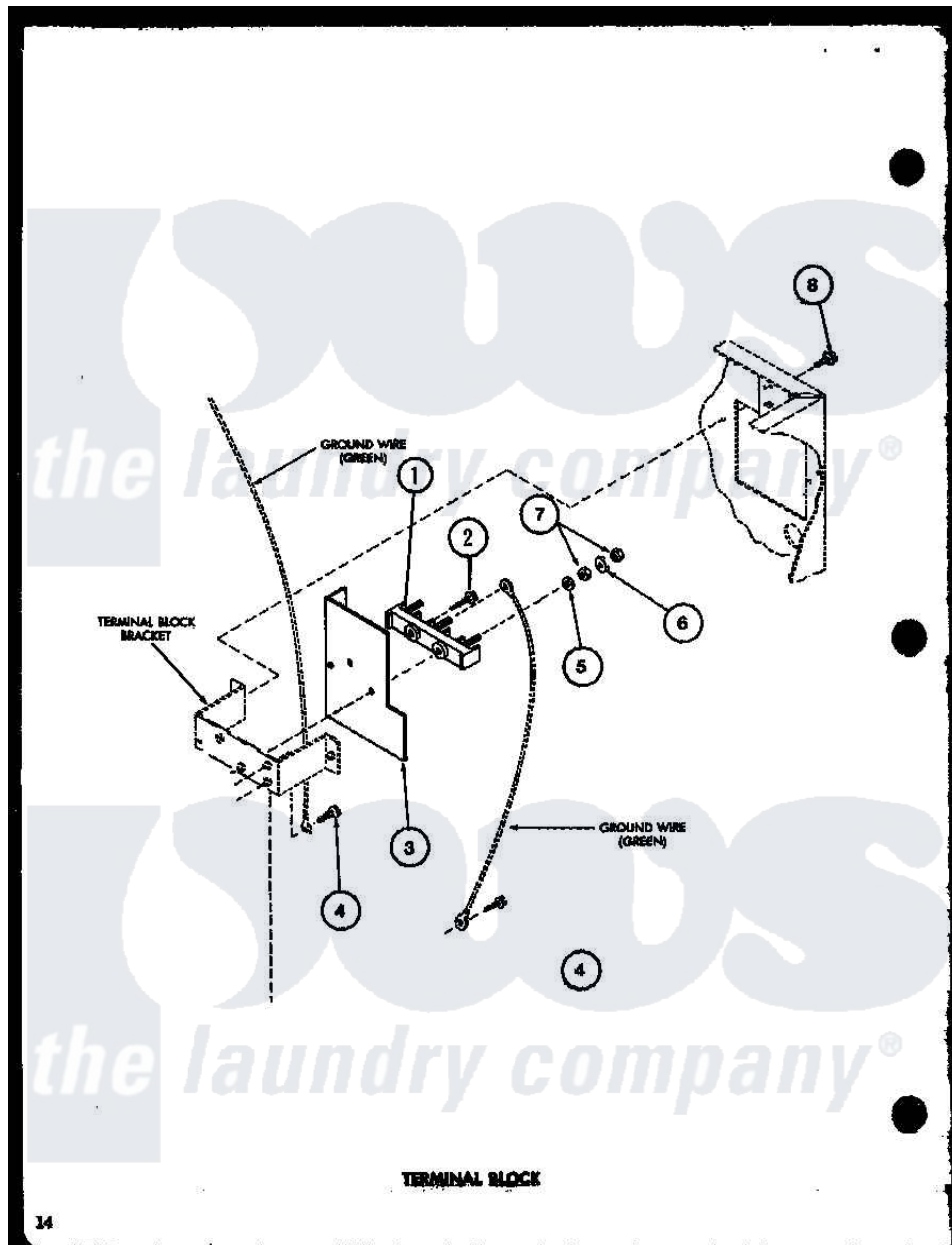

Amana LG2501 (BOM: P7762206W W) 10 - TERMINAL BLOCK

Amana Residential Amana LG2501 (BOM: P7762206W W) Dryer Parts Parts Diagram 10 - TERMINAL BLOCK

Click on the part number to view part

Item	Original Part Number	Replaced By	Status	Part Description
1	R0610057	<a href="#">33001244</a>		Block, Terminal
2	R0600038		Not Available	SCREW
3	R0604510		Not Available	SHIELD
4	R0600028	<a href="#">27001200</a>		Screw
5	R0600530		Not Available	WASHER
6	R0600527		Not Available	WASHER
7	R0601022		Not Available	NUT
8	R0600017		Not Available	SCREW