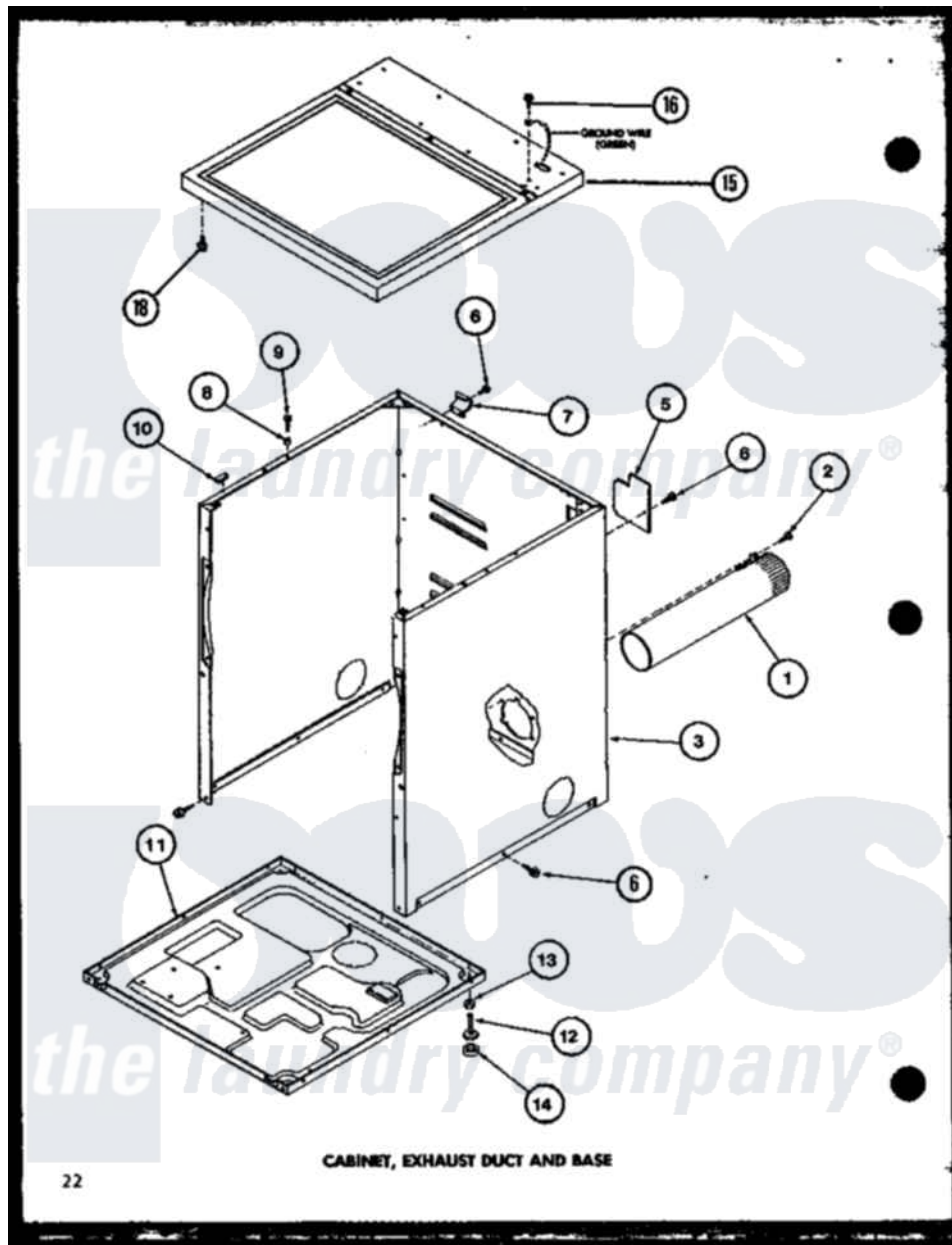

Amana LG2512 (BOM: P7762220W W) 01 - CABINET

Amana Residential Amana LG2512 (BOM: P7762220W W) Washer Parts Parts Diagram 01 - CABINET  
 Click on the part number to view part

Item	Original Part Number	Replaced By	Status	Part Description
1	R0603041		Not Available	DUCT, EXHAUST
2	R0600052		Not Available	SCREW, HEX HEAD
3	R0603118		Not Available	CABINET W
"	R0603068		Not Available	xxxASSY, DRYER CABINET
5	R0603182	<a href="#">60821</a>		Access Cover
6	R0600017		Not Available	SCREW
7	R0605711		Not Available	HINGE
8	R0603524	<a href="#">505187</a>		Locator, Panel
9	R0600102	<a href="#">Y014874</a>		Screw, Idler Arm And Sleeve
10	R0606519	<a href="#">Y56128</a>		Pad, Bumper
11	R0603183	<a href="#">60811</a>		Assembly, Base-Complete
12	R0600051	<a href="#">Y305086</a>		Adjustable Leg And Nut
13	R0601021	<a href="#">62739</a>		Nut, Lock
14	R0606525	<a href="#">Y314137</a>		Foot, Rubber
15	R0603149		Not Available	TOP ASSY W
"	R0603148		Not Available	TOP, ASSY A