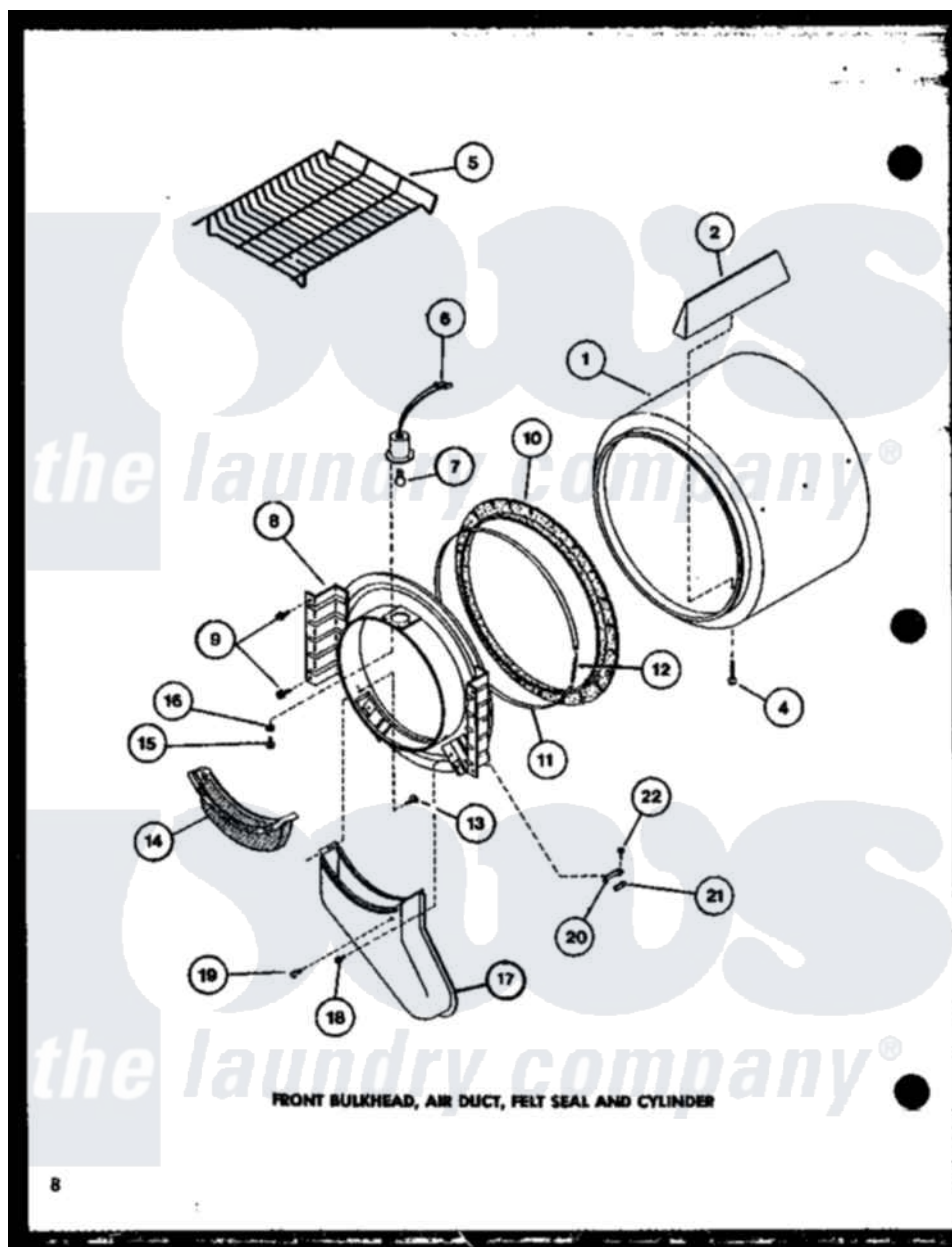

Amana LG2512 (BOM: P7762220W W) 02 - FRONT BULKHEAD

Amana [Residential Amana LG2512 \(BOM: P7762220W W\) Washer Parts](#) Parts Diagram 02 - FRONT BULKHEAD
 Click on the part number to view part

Item	Original Part Number	Replaced By	Status	Part Description
1	R0603176		Not Available	CYLINDER
2	R0605706		Not Available	BAFFLE, CYLINDER LONG
4	R0600038		Not Available	SCREW
5	R0603572		Not Available	RACK, DRYING
6	R0605012		Not Available	RECEPTACLE, BULB
7	R0612001	31001575		Bulb, Cylinder Light
8	R0603152		Not Available	FRONT BULKHEAD A
"	R0603153			Front Bulkhead W/Light White
9	R0600017		Not Available	SCREW
10	R0604508	56088		Assembly, Seal
11	R0605555		Not Available	STRAP, SEAL
12	R0605554	52310		Spring
13	R0600052		Not Available	SCREW, HEX HEAD
14	R0603594	61376P		Filter, Lint-White W/Inst.
15	R0600047		Not Available	SCREW
16	R0600525		Not Available	LOCKWASHER

17	R0603595		Not Available	AIR DUCT
18	R0600039	489464		Screw
19	R0606523		Not Available	BUMPER
20	R0605708	61448		Glide, Cylinder-Rulon F
21	R0604521	58049		Pad, Thin
22	R0600004	W10116760		Screw