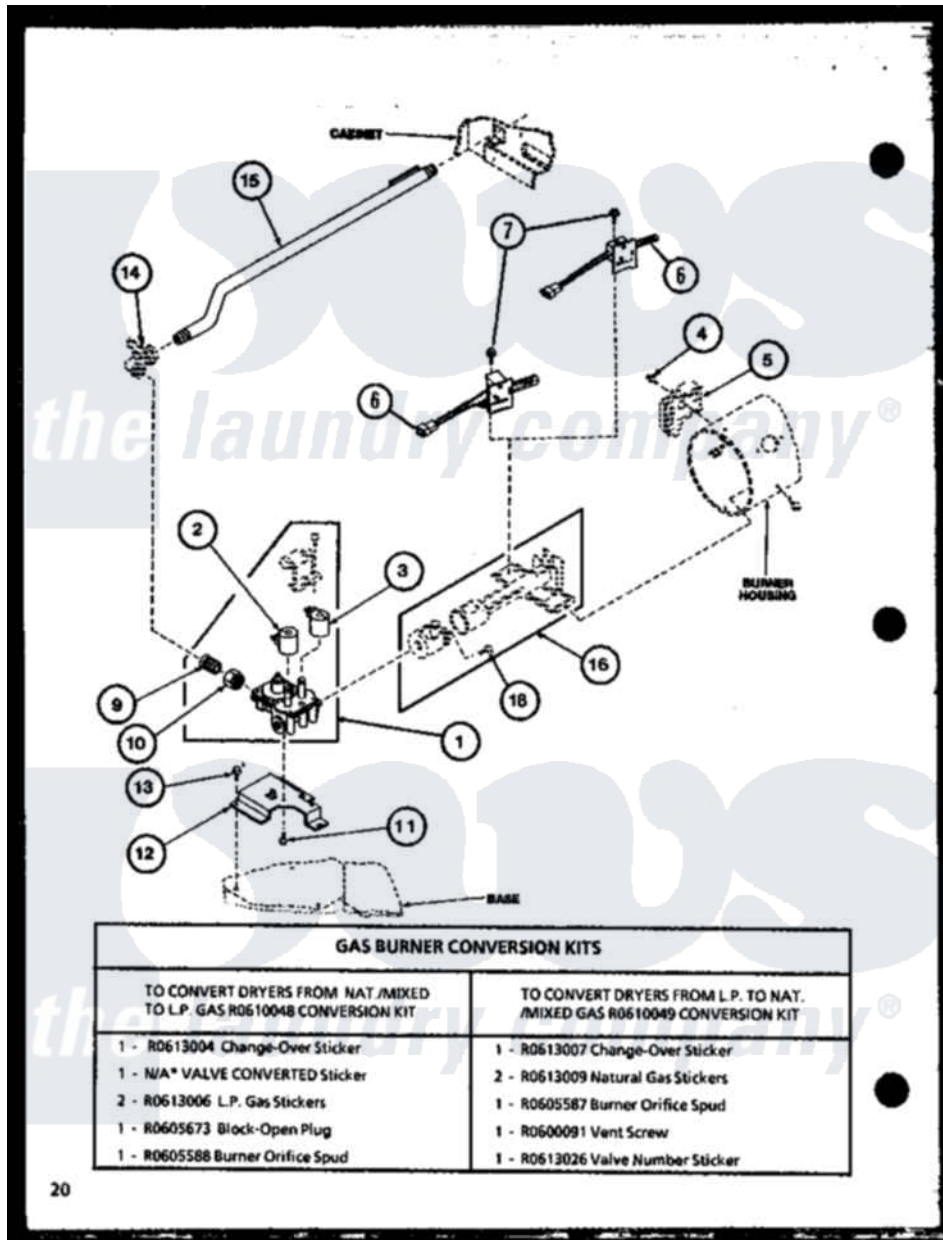

Amana LG2512 (BOM: P7762220W W) 03 - GAS BURNER CONVERSION KITS

20

Amana Residential Amana LG2512 (BOM: P7762220W W) Washer Parts Parts Diagram 03 - GAS BURNER CONVERSION KITS

Click on the part number to view part

Item	Original Part Number	Replaced By	Status	Part Description
1	R0606002	<a href="#">58804</a>		Assembly, Valve-Gas-Single-
2	R0610003	<a href="#">306106</a>		Coil, Holding And Booster--W
3	R0610050	<a href="#">694540</a>		Coil, 60 Hz
4	R0600033	<a href="#">489464</a>		Screw
5	R0611503	<a href="#">338906</a>		Radiant, Sensor
6	R0610065	<a href="#">37001308</a>		Ignitor
7	R0600047		Not Available	SCREW
9	R0606526		Not Available	NIPPLE
10	R0601034	<a href="#">40016301</a>		Nut, Lock
11	R0600045	<a href="#">3370225</a>		Screw
12	R0605694	<a href="#">500821</a>		Bracket, Mounting-Gas
13	R0600014	<a href="#">27001200</a>		Screw
14	R0606004	<a href="#">510205</a>		Valve-Elbo
15	R0610051	<a href="#">58911</a>		Assembly, Lead-In Pipe
16	R0610023	<a href="#">37001304</a>		Burner Ign