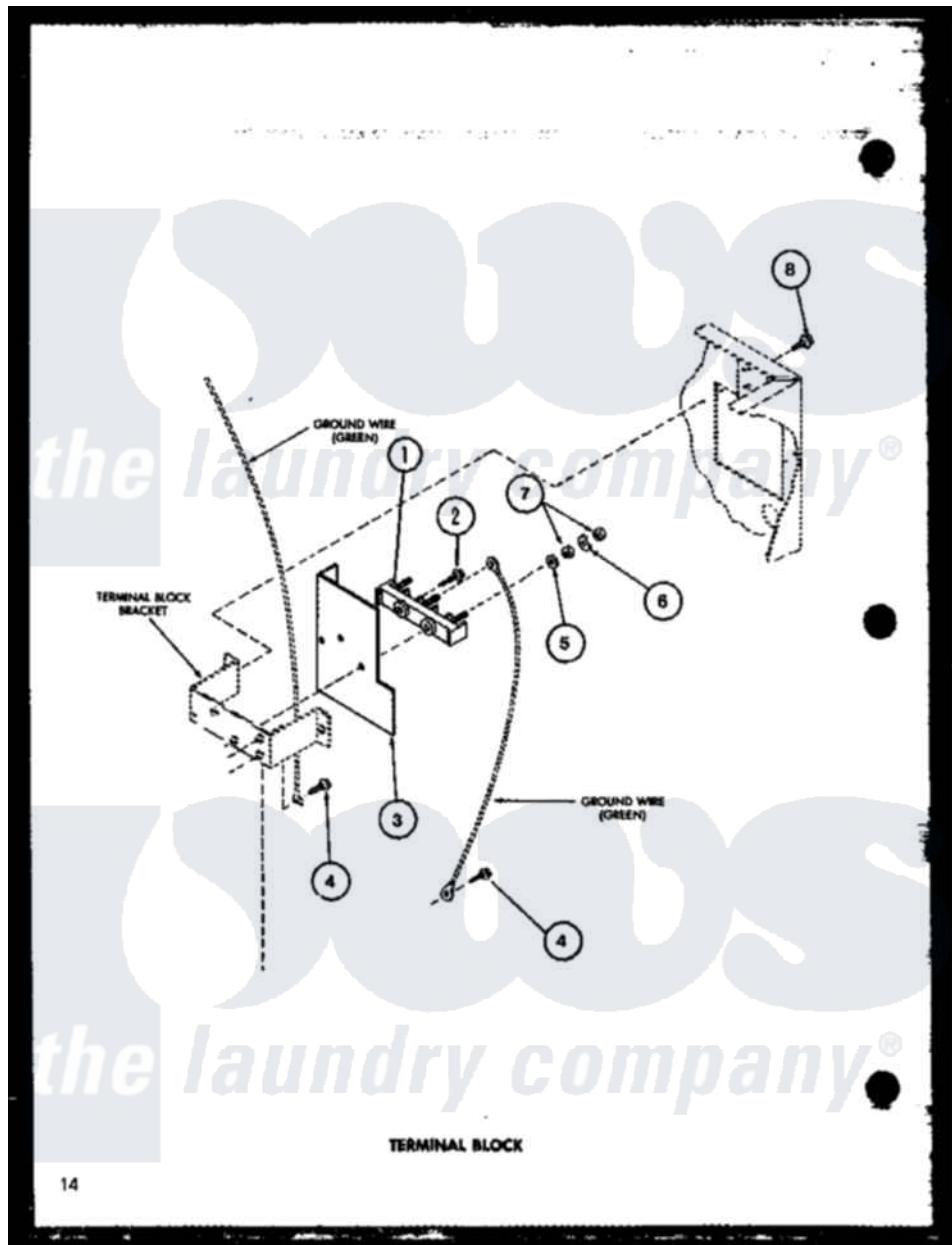

Amana LG2512 (BOM: P7762220W W) 10 - TERMINAL BLOCK

Amana Residential Amana LG2512 (BOM: P7762220W W) Washer Parts Parts Diagram 10 - TERMINAL BLOCK
 Click on the part number to view part

Item	Original Part Number	Replaced By	Status	Part Description
1	R0605013	33001244		Block, Terminal
2	R0600038		Not Available	SCREW
3	R0604510		Not Available	SHIELD
4	R0600055	20530		Screw, 10-24 x 3/8 Hex
5	R0600530		Not Available	WASHER
6	R0600527		Not Available	WASHER
7	R0601022		Not Available	NUT
8	R0600017		Not Available	SCREW