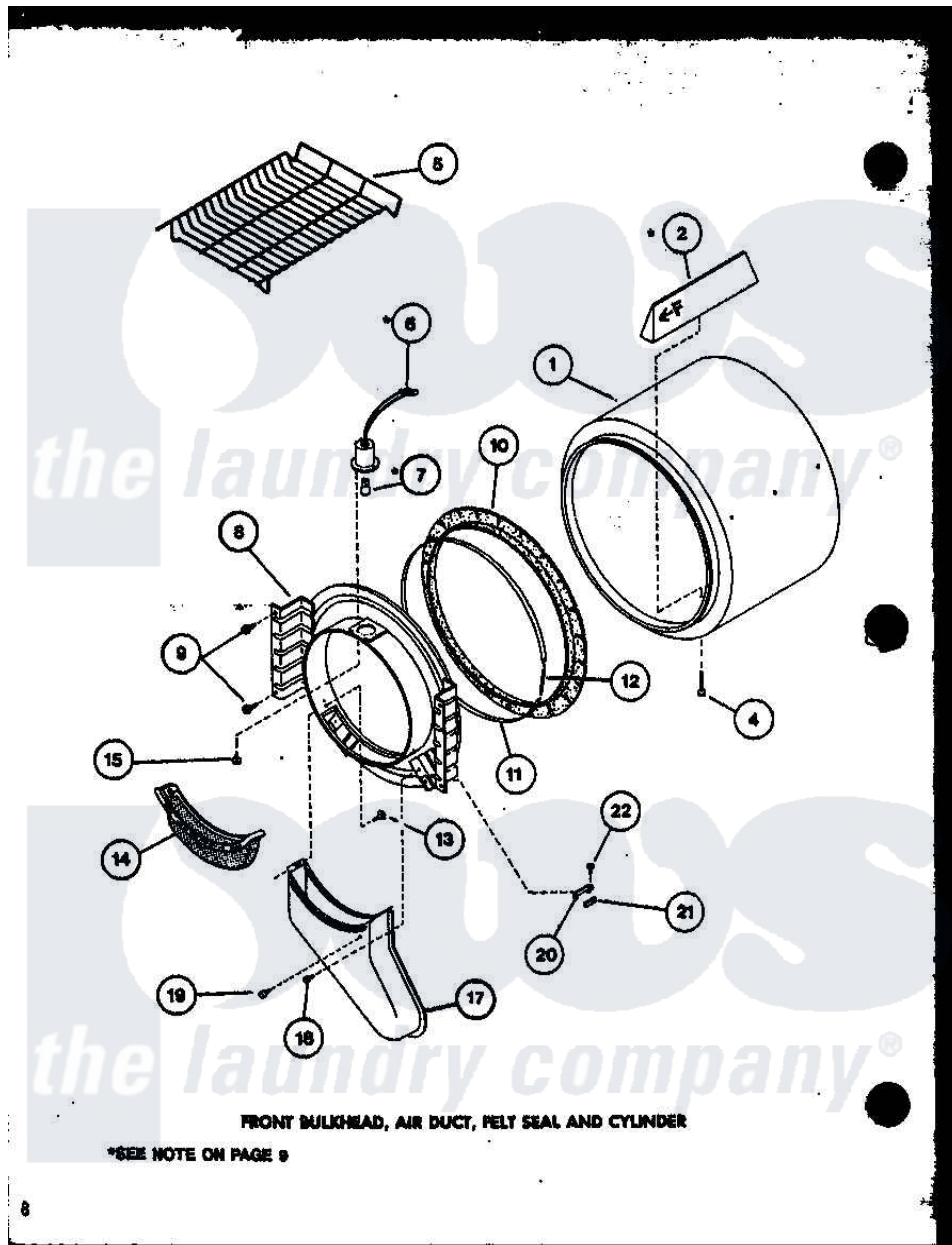

Amana LG2512 (BOM: P7762230W W) 02 - FRONT BULKHEAD

Amana Residential Amana LG2512 (BOM: P7762230W W) Dryer Parts Parts Diagram 02 - FRONT BULKHEAD
 Click on the part number to view part

Item	Original Part Number	Replaced By	Status	Part Description
1	R0603176		Not Available	CYLINDER
2	R0605706		Not Available	BAFFLE, CYLINDER LONG
"	R0605707		Not Available	BAFFLE CYLINDER SHORT
4	R0600038		Not Available	SCREW
5	R0603572		Not Available	RACK, DRYING
6	R0605086		Not Available	RECEPTACLE, BULB
7	R0605087	67001316		Bulb, Light
8	R0603152		Not Available	FRONT BULKHEAD A
"	R0603153			Front Bulkhead W/Light White
9	R0600017		Not Available	SCREW
10	R0604508	56088		Assembly, Seal
11	R0605555		Not Available	STRAP, SEAL
12	R0605554	52310		Spring
13	R0600052		Not Available	SCREW, HEX HEAD
14	R0603594	61376P		Filter, Lint-White W/Inst.
15	R0600043		Not Available	SCREW

17	R0603595		Not Available	AIR DUCT
18	R0600039	489464		Screw
19	R0606523		Not Available	BUMPER
20	R0605708	61448		Glide, Cylinder-Rulon F
21	R0604521	58049		Pad, Thin
22	R0600004	W10116760		Screw