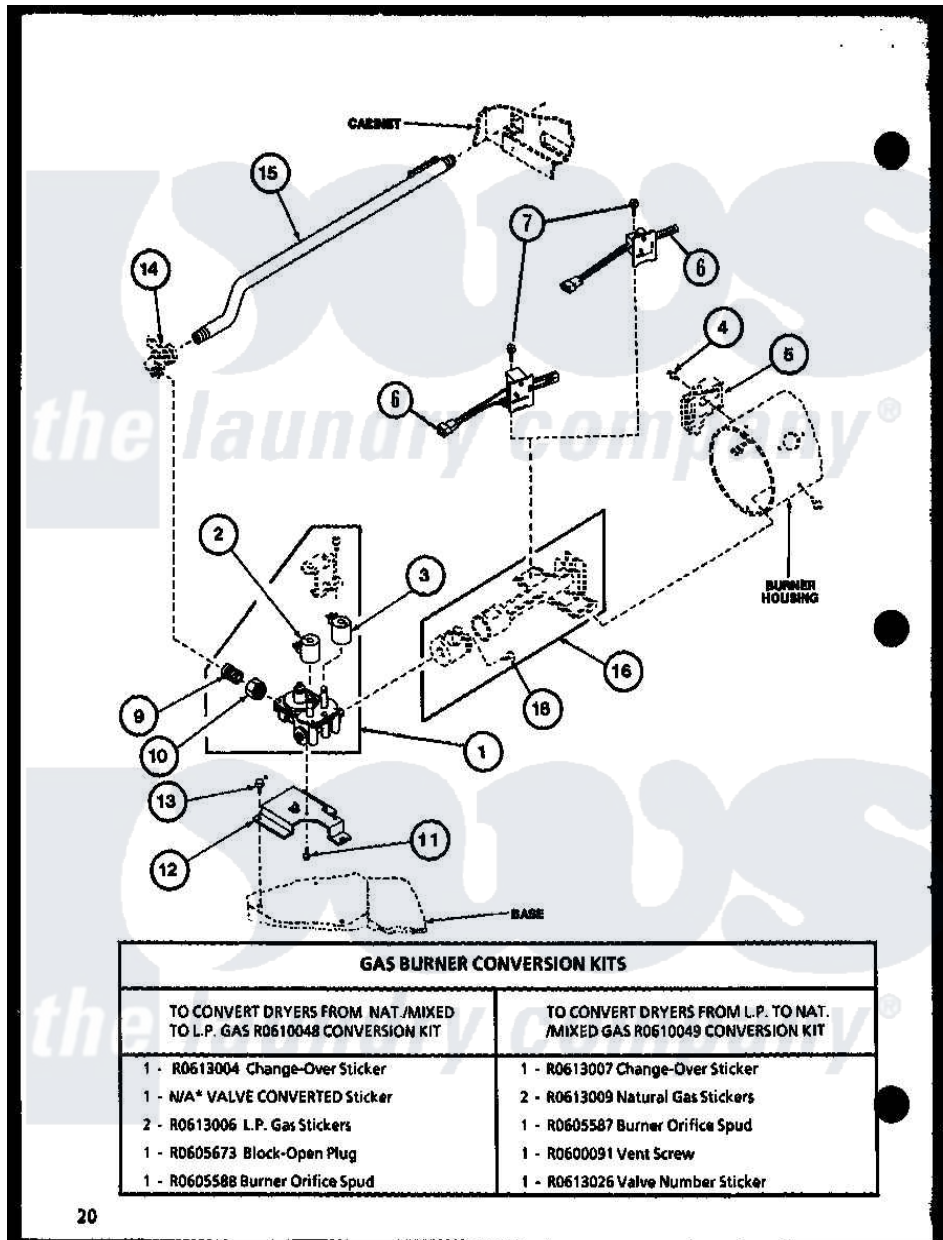

Amana LG2512 (BOM: P7762230W W) 03 - GAS BURNER CONVERSION KITS

20

Amana Residential Amana LG2512 (BOM: P7762230W W) Dryer Parts Parts Diagram 03 - GAS BURNER CONVERSION KITS

Click on the part number to view part

Item	Original Part Number	Replaced By	Status	Part Description
1	R0603179	503605		Assembly, Heater Duct
2	R0600014	27001200		Screw
3	R0603180		Not Available	HEAT SHIELD
5	R0600032	3390631		Screw, 10-16 X 3/8
6	R0603181	510101		Shroud Heat Duct
7	R0603038		Not Available	HOUSING, BURNER
8	R0611004	489P3		Limit Thermostat
9	R0600033	489464		Screw