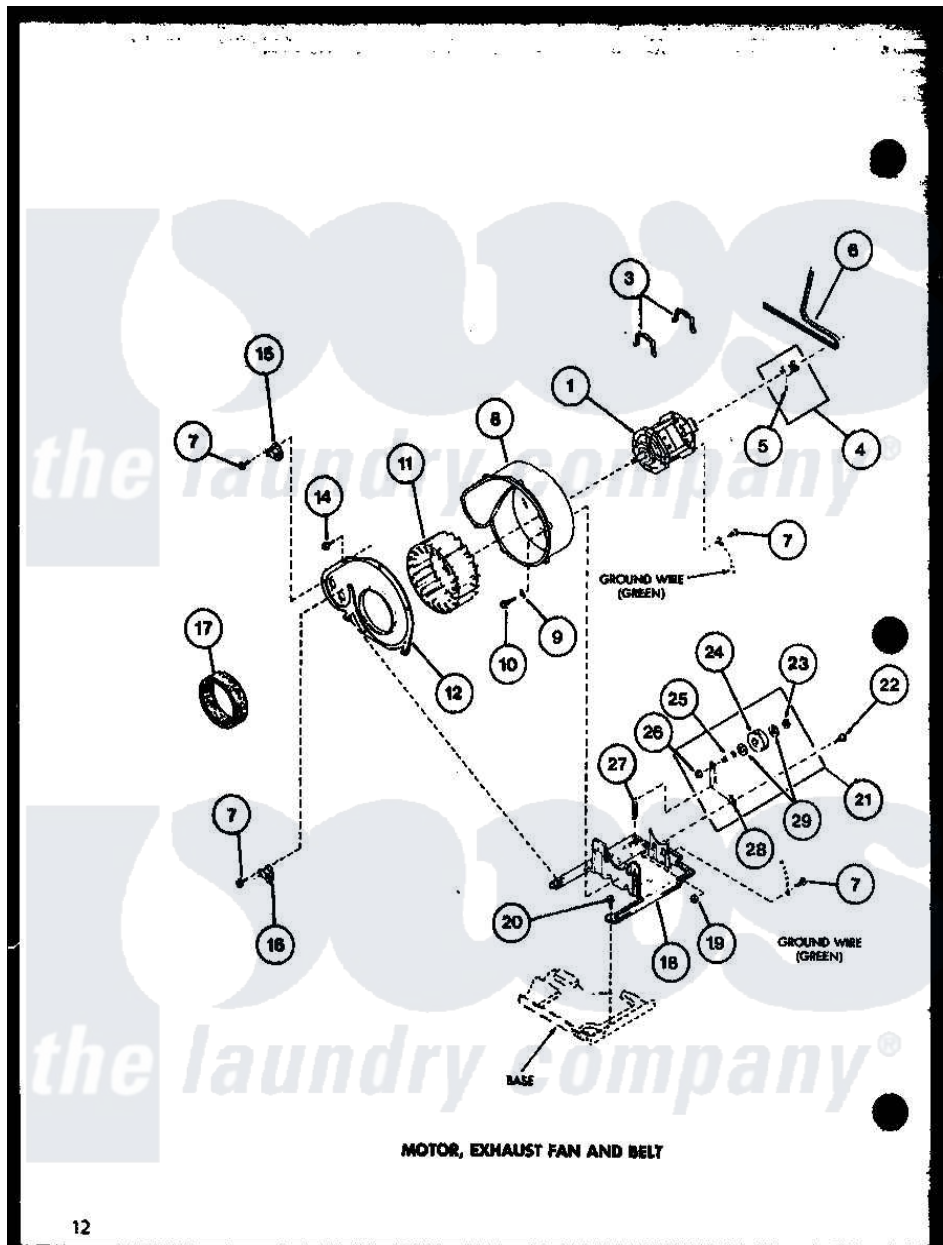

Amana LG2512 (BOM: P7762230W W) 05 - MOTOR

12

Amana Residential Amana LG2512 (BOM: P7762230W W) Dryer Parts Parts Diagram 05 - MOTOR

Click on the part number to view part

Item	Original Part Number	Replaced By	Status	Part Description
1	R0607005	915P3		Motor-Drve
3	R0601526	660658		Clamp, Motor Mounting 343481 685441
4	R0610059		Not Available	KIT,PULLEY & SETSCREW
5	R0600042		Not Available	SET SCREW
6	R0606549	40111201		Belt, Cylinder
7	R0600033	489464		Screw
8	R0603034	56020		Housing, Blower
9	R0600560	M0270504		Washer
10	R0600014	27001200		Screw
11	R0603532	510139P		Assembly Blower Fan Package
12	R0603178		Not Available	COVER, EXHAUST FAN
14	R0600004	W10116760		Screw
15	R0611011	61623		Thermostat, Heater-BR
16	R0611013	Y61372		Thermostat
17	R0604509		Not Available	FELT SEAL

18	R0605710	503613		Mount, Motor
19	R0601011	27001225		Nut, Jam Mid Lock 1/4-20
20	R0600017		Not Available	SCREW
21	R0610019	56170P		Assembly- Idle
22	R0600043		Not Available	SCREW
23	R0601527	23748		Ring, Retaining
24	R0609504	Y54414		Assembly, Wheel And Bearing
25	R0605560	56461		Shaft
26	R0601009	358160		Nut
27	R0605563	56076		Spring, Idler
28	R0605561		Not Available	LEVER, IDLER
29	R0600526	52549		Washer, 501 ID X3/4 Odx