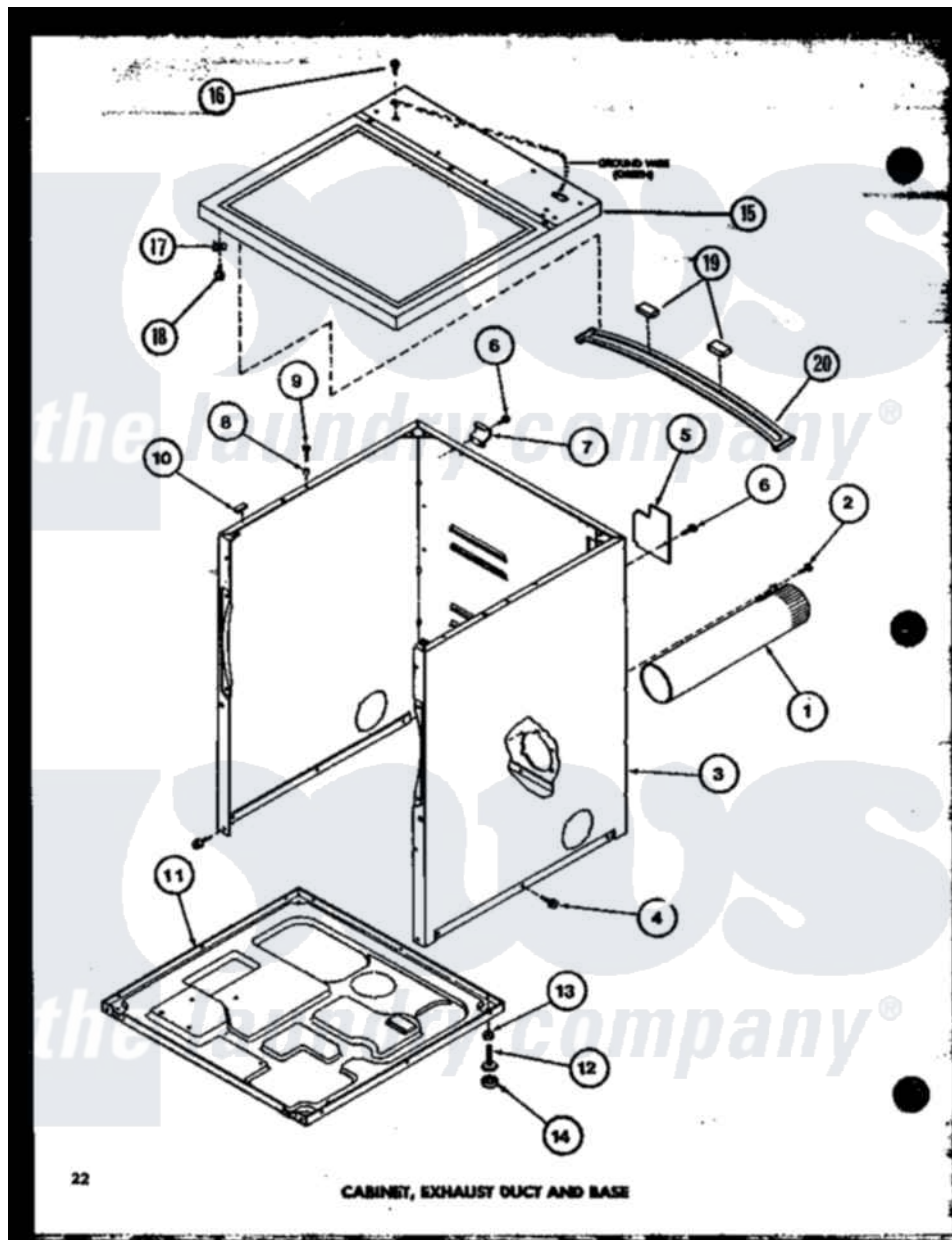

Amana LG2811 (BOM: P7804802W W) 01 - CABINET. EXHAUST DUCT AND BASE

Amana Residential Amana LG2811 (BOM: P7804802W W) Dryer Parts Parts Diagram 01 - CABINET. EXHAUST DUCT AND BASE

[Click on the part number to view part](#)

Item	Original Part Number	Replaced By	Status	Part Description
1	R0603041		Not Available	DUCT, EXHAUST
2	R0600052		Not Available	SCREW, HEX HEAD
3	R0603068		Not Available	xxxASSY, DRYER CABINET
"	R0603067		Not Available	CABINET H GOLD
"	R0603118		Not Available	CABINET W
4	R0600028	27001200		Screw
5	R0603040	60821		Access Cover
6	R0600017		Not Available	SCREW
7	R0605567		Not Available	HINGE
8	R0603524	505187		Locator, Panel
9	R0600031	Y014874		Screw, Idler Arm And Sleeve
10	R0606519	Y56128		Pad, Bumper
11	R0603028	60811		Assembly, Base-Complete
12	R0600051	Y305086		Adjustable Leg And Nut
13	R0601021	62739		Nut, Lock