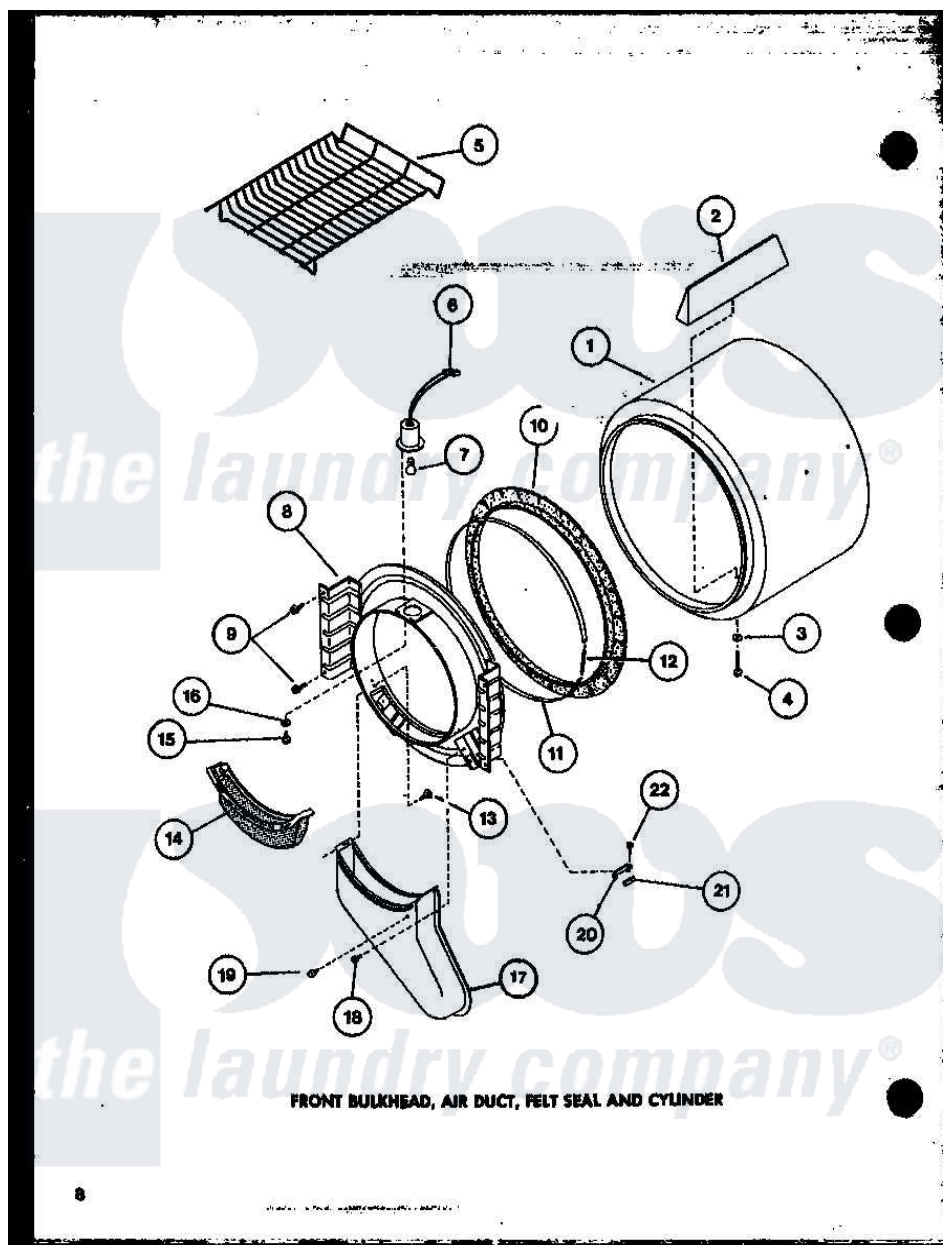

Amana LG2811 (BOM: P7804802W W) 02 - FRONT BULKHEAD

FRONT BULKHEAD, AIR DUCT, FELT SEAL AND CYLINDER

Amana Residential Amana LG2811 (BOM: P7804802W W) Dryer Parts Parts Diagram 02 - FRONT BULKHEAD

Click on the part number to view part

Item	Original Part Number	Replaced By	Status	Part Description
1	R0603031		Not Available	ASSY,CYLINDER PACK
2	R0605553		Not Available	BAFFLE
3	R0600524	M0270519		Washer
4	R0600038		Not Available	SCREW
5	R0603572		Not Available	RACK, DRYING
8	R0603030		Not Available	ASSY BULK HEAD
9	R0600017		Not Available	SCREW
10	R0604508	56088		Assembly, Seal
11	R0605555		Not Available	STRAP, SEAL
12	R0605554	52310		Spring
13	R0600036	489464		Screw
14	R0603530	61376P		Filter, Lint-White W/Inst.
15	R0600047		Not Available	SCREW
16	R0600525		Not Available	LOCKWASHER
17	R0603531		Not Available	AIR DUCT
18	R0600039	489464		Screw

19	R0606523	Not Available	BUMPER
20	R0605556	61448	Glide, Cylinder-Rulon F
21	R0604507	510189	Pad Felt
22	R0600033	489464	Screw