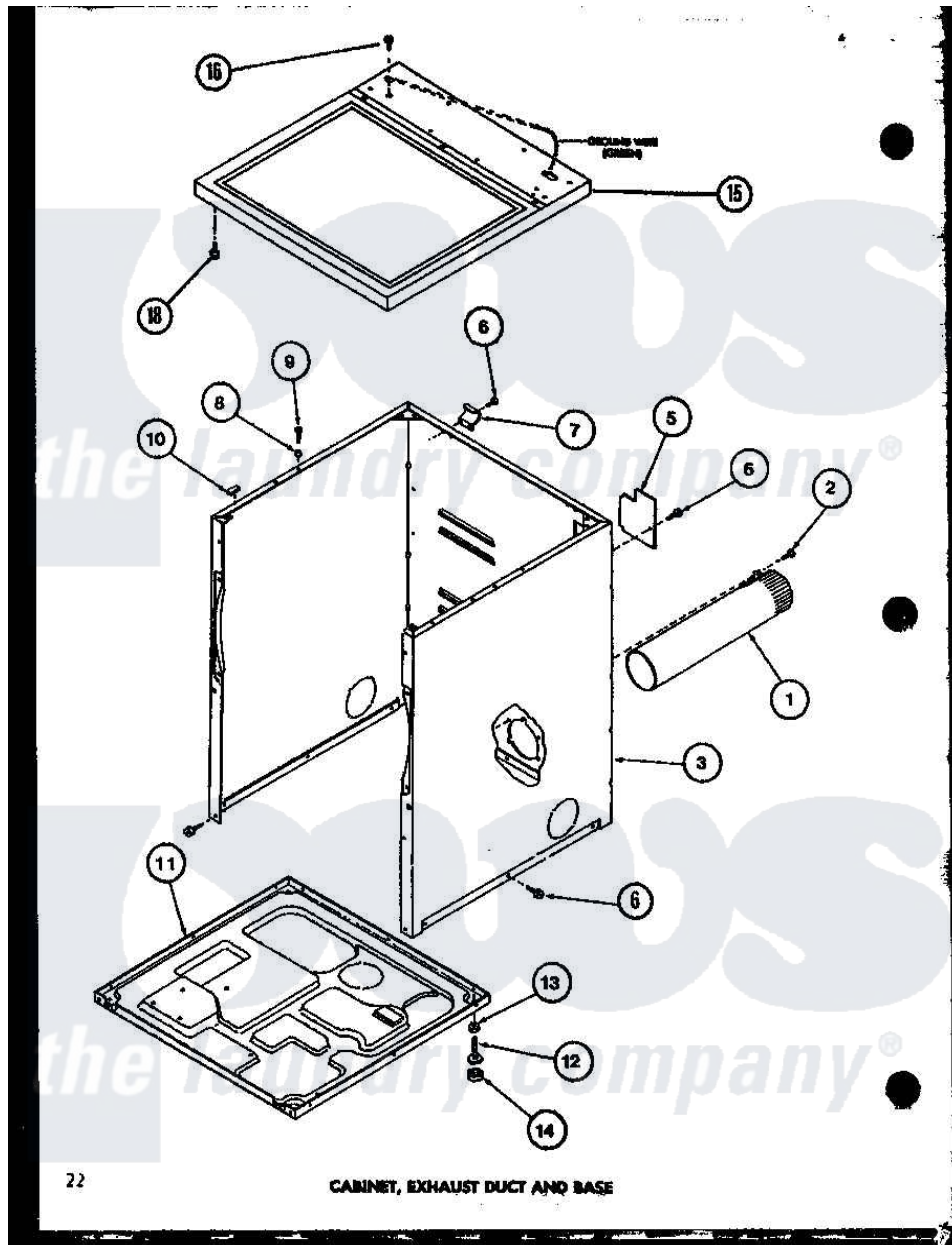

Amana LG2812 (BOM: P7804816W W) 01 - CABINET

22

CABINET, EXHAUST DUCT AND BASE

Amana Residential Amana LG2812 (BOM: P7804816W W) Washer Parts Parts Diagram 01 - CABINET  
 Click on the part number to view part

Item	Original Part Number	Replaced By	Status	Part Description
1	R0603041		Not Available	DUCT, EXHAUST
2	R0600052		Not Available	SCREW, HEX HEAD
3	R0603118		Not Available	CABINET W
"	R0603068		Not Available	xxxASSY, DRYER CABINET
5	R0603182	<a href="#">60821</a>		Access Cover
6	R0600017		Not Available	SCREW
7	R0605711		Not Available	HINGE
8	R0603524	<a href="#">505187</a>		Locator, Panel
9	R0600102	<a href="#">Y014874</a>		Screw, Idler Arm And Sleeve
10	R0606519	<a href="#">Y56128</a>		Pad, Bumper
11	R0603183	<a href="#">60811</a>		Assembly, Base-Complete
12	R0600051	<a href="#">Y305086</a>		Adjustable Leg And Nut
13	R0601021	<a href="#">62739</a>		Nut, Lock
14	R0606525	<a href="#">Y314137</a>		Foot, Rubber
15	R0603149		Not Available	TOP ASSY W
"	R0603148		Not Available	TOP, ASSY A