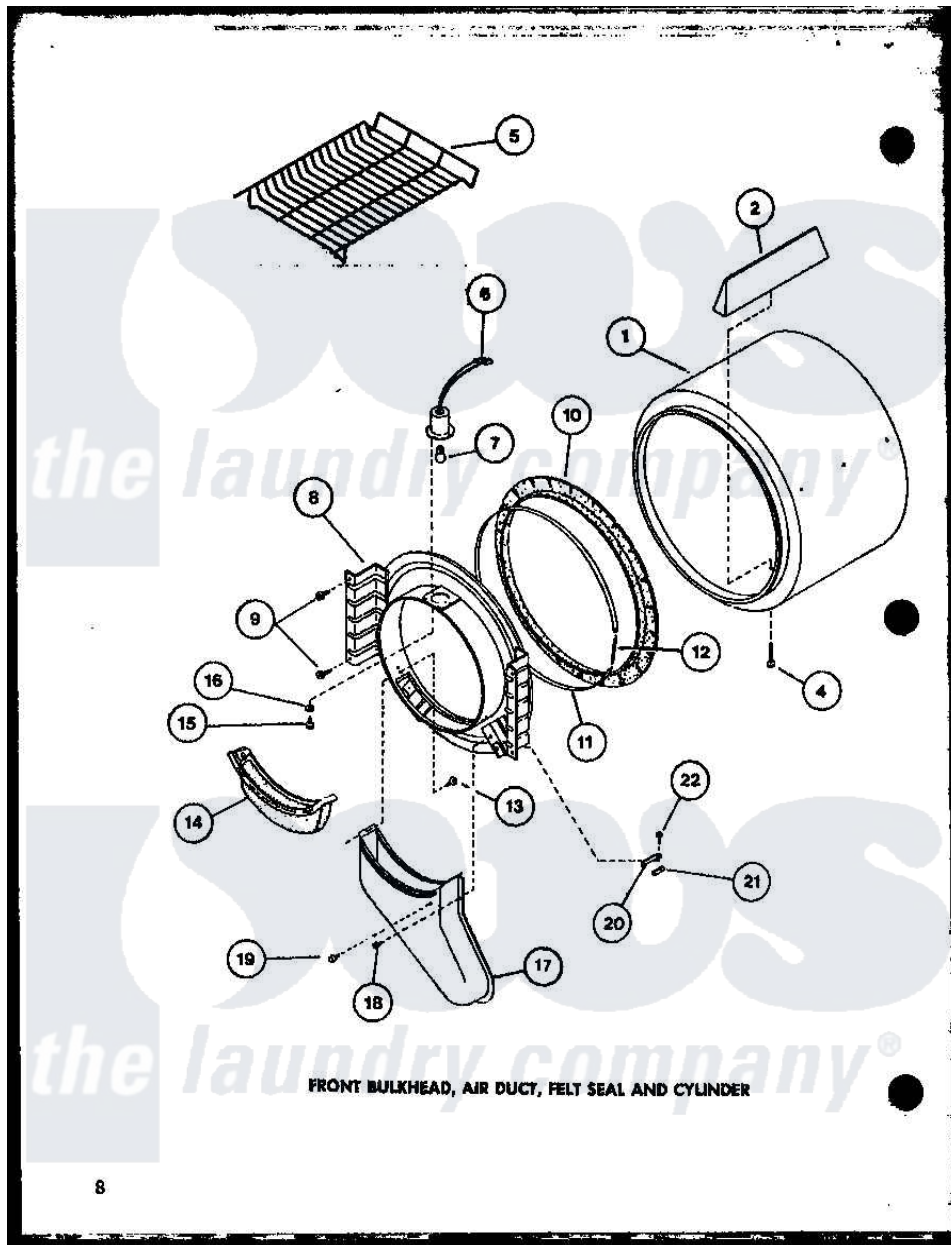

Amana LG2812 (BOM: P7804816W W) 02 - FRONT BULKHEAD

Amana Residential Amana LG2812 (BOM: P7804816W W) Washer Parts Parts Diagram 02 - FRONT BULKHEAD  
 Click on the part number to view part

Item	Original Part Number	Replaced By	Status	Part Description
1	R0603176		Not Available	CYLINDER
2	R0605707		Not Available	BAFFLE CYLINDER SHORT
"	R0605706		Not Available	BAFFLE, CYLINDER LONG
4	R0600038		Not Available	SCREW
5	R0603572		Not Available	RACK, DRYING
6	R0605012		Not Available	RECEPTACLE, BULB
7	R0612001	<a href="#">31001575</a>		Bulb, Cylinder Light
8	R9603154		Not Available	BULKHEAD, WHITE
"	R0603155		Not Available	FRONT BULKHEAD W
9	R0600017		Not Available	SCREW
10	R0604508	<a href="#">56088</a>		Assembly, Seal
11	R0605555		Not Available	STRAP, SEAL
12	R0605554	<a href="#">52310</a>		Spring
13	R0600052		Not Available	SCREW, HEX HEAD
14	R0603594	<a href="#">61376P</a>		Filter, Lint-White W/Inst.
15	R0600047		Not Available	SCREW

16	R0600525	Not Available	LOCKWASHER
17	R0603595	Not Available	AIR DUCT
18	R0600039	<a href="#">489464</a>	Screw
19	R0606523	Not Available	BUMPER
20	R0605708	<a href="#">61448</a>	Glide, Cylinder-Rulon F
21	R0604521	<a href="#">58049</a>	Pad, Thin
22	R0600004	<a href="#">W10116760</a>	Screw