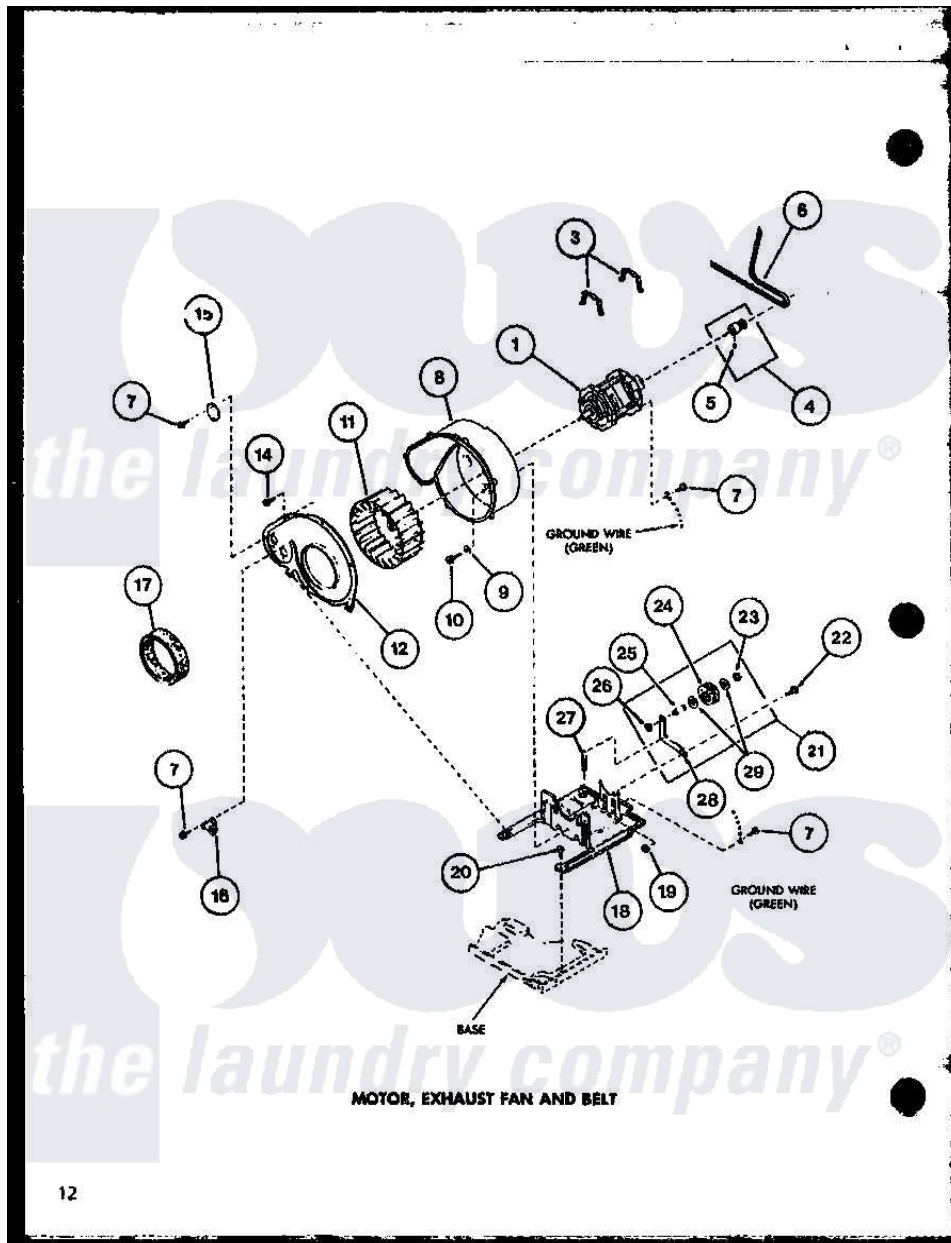

Amana LG2812 (BOM: P7804816W W) 04 - MOTOR

Amana Residential Amana LG2812 (BOM: P7804816W W) Washer Parts Diagram 04 - MOTOR
 Click on the part number to view part

Item	Original Part Number	Replaced By	Status	Part Description
1	R0607005	915P3		Motor-Drve
3	R0601526	660658		Clamp, Motor Mounting 343481 685441
4	R0610059		Not Available	KIT,PULLEY & SETSCREW
5	R0600042		Not Available	SET SCREW
6	R0606549	40111201		Belt, Cylinder
7	R0600033	489464		Screw
8	R0603034	56020		Housing, Blower
9	R0600560	M0270504		Washer
10	R0600014	27001200		Screw
11	R0603532	510139P		Assembly Blower Fan Package
12	R0603178		Not Available	COVER, EXHAUST FAN
14	R0600004	W10116760		Screw
15	R0605691		Not Available	COVER PLATE
16	R0611008	59500		Assembly, Thermistor
17	R0604509		Not Available	FELT SEAL

18	R0605710	503613		Mount, Motor
19	R0601011	27001225		Nut, Jam Mid Lock 1/4-20
20	R0600017		Not Available	SCREW
21	R0610019	56170P		Assembly- Idle
22	R0600043		Not Available	SCREW
23	R0601527	23748		Ring, Retaining
24	R0609504	Y54414		Assembly, Wheel And Bearing
25	R0605560	56461		Shaft
26	R0601009	358160		Nut
27	R0605563	56076		Spring, Idler
28	R0605561		Not Available	LEVER, IDLER
29	R0600526	52549		Washer, 501 ID X3/4 Odx