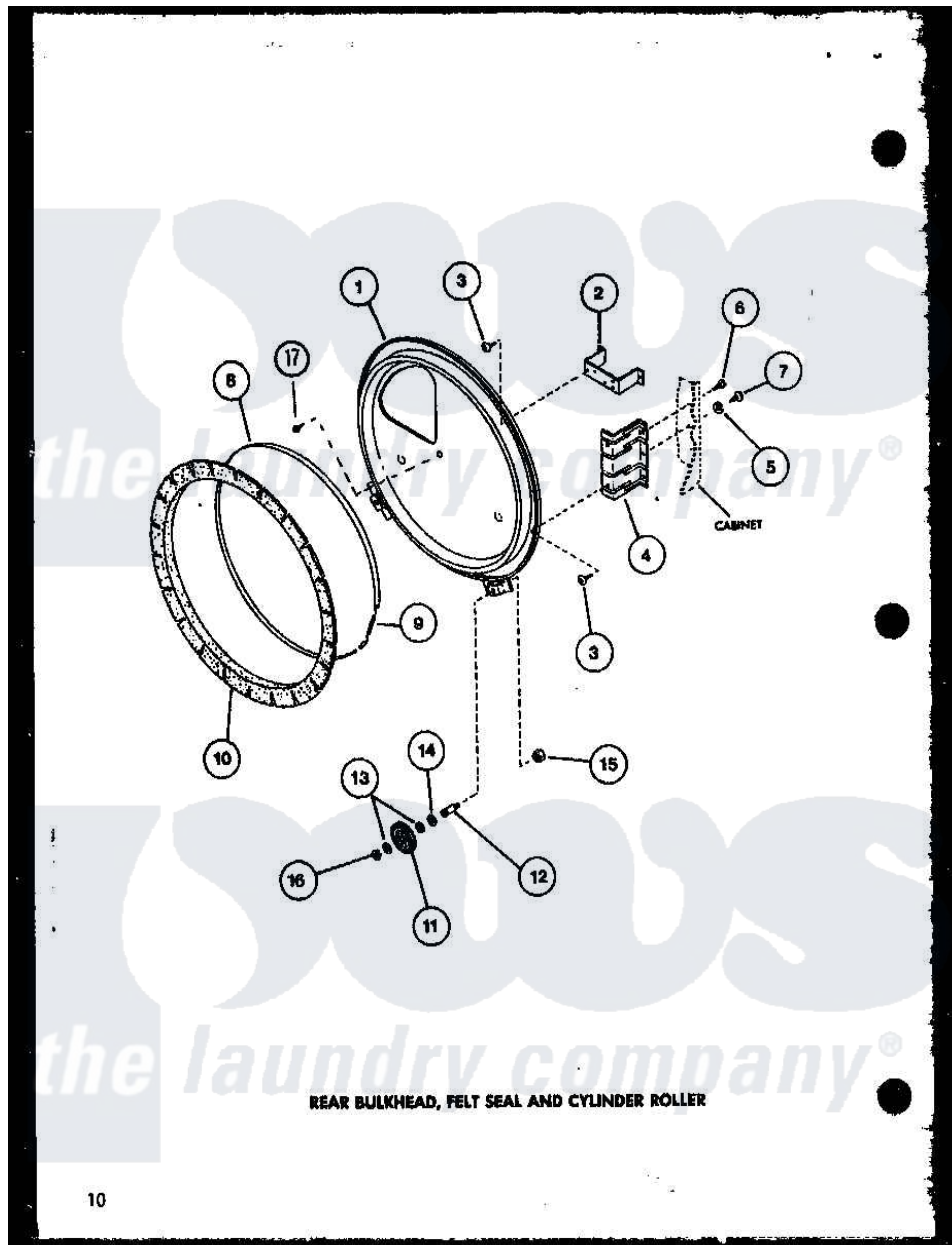

Amana LG2812 (BOM: P7804816W W) 07 - REAR BULKHEAD

REAR BULKHEAD, FELT SEAL AND CYLINDER ROLLER

10

Amana Residential Amana LG2812 (BOM: P7804816W W) Washer Parts Parts Diagram 07 - REAR BULKHEAD
 Click on the part number to view part

Item	Original Part Number	Replaced By	Status	Part Description
1	R0603177		Not Available	BULKHEAD, WHITE
2	R0605709	60823P		Bracket, Terminal Block
3	R0600055	20530		Screw, 10-24 x 3/8 Hex
4	R0605557		Not Available	BRACKET
5	R0600527		Not Available	WASHER
6	R0600041		Not Available	SCREW
7	R0600042		Not Available	SET SCREW
8	R0605555		Not Available	STRAP, SEAL
9	R0605554	52310		Spring
10	R0604508	56088		Assembly, Seal
11	R0605559	62649P		Roller- CY
12	R0605560	56461		Shaft
13	R0604009		Not Available	TIMER
14	R0600559		Not Available	WASHER, THRUST
15	R0601009	358160		Nut
16	R0601527	23748		Ring, Retaining