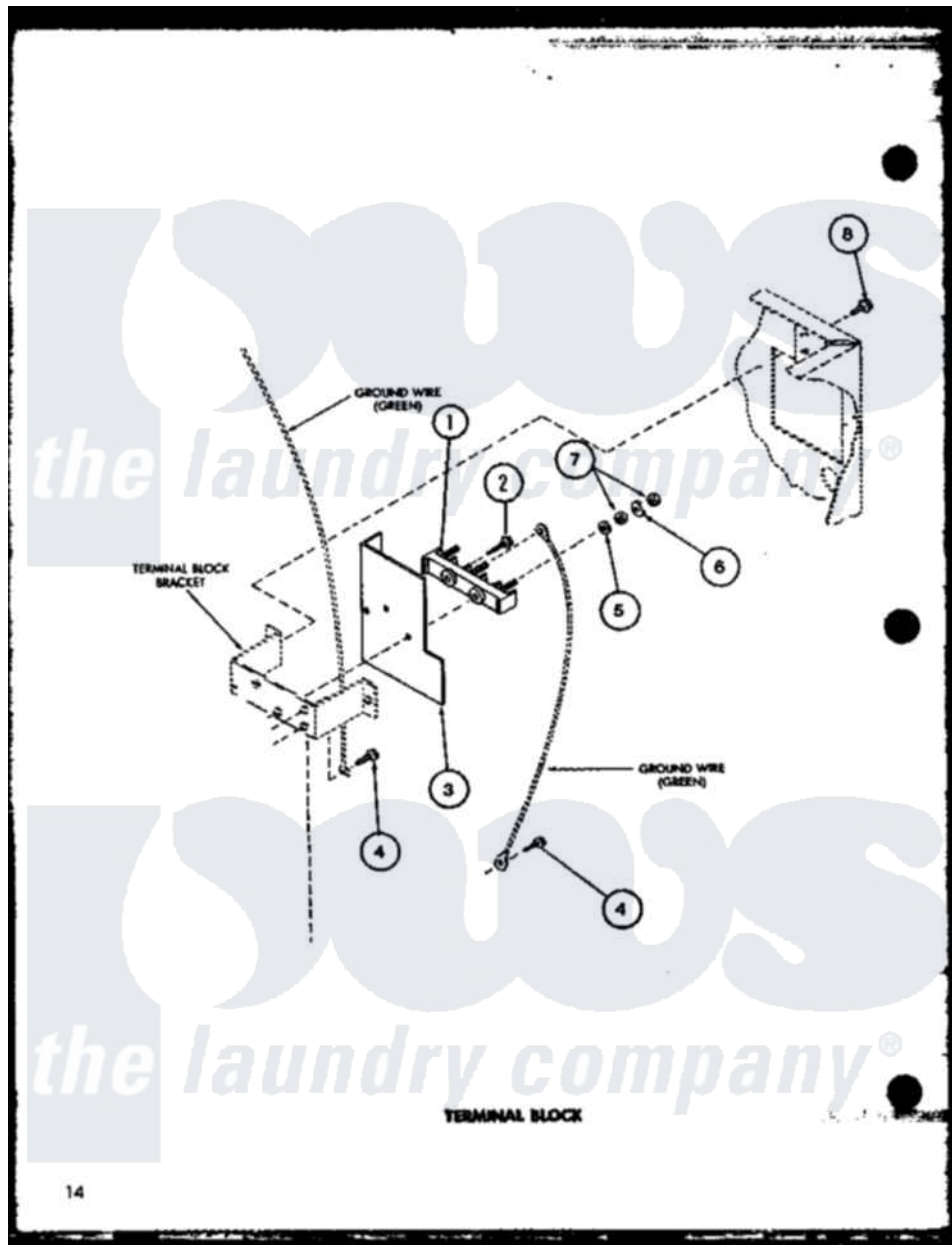

Amana LG2812 (BOM: P7804816W W) 08 - TERMINAL BLOCK

Amana Residential Amana LG2812 (BOM: P7804816W W) Washer Parts Parts Diagram 08 - TERMINAL BLOCK  
 Click on the part number to view part

Item	Original Part Number	Replaced By	Status	Part Description
1	R0605013	<a href="#">33001244</a>		Block, Terminal
2	R0600038		Not Available	SCREW
3	R0604510		Not Available	SHIELD
4	R0600055	<a href="#">20530</a>		Screw, 10-24 x 3/8 Hex
5	R0600530		Not Available	WASHER
6	R0600527		Not Available	WASHER
7	R0601022		Not Available	NUT
8	R0600017		Not Available	SCREW