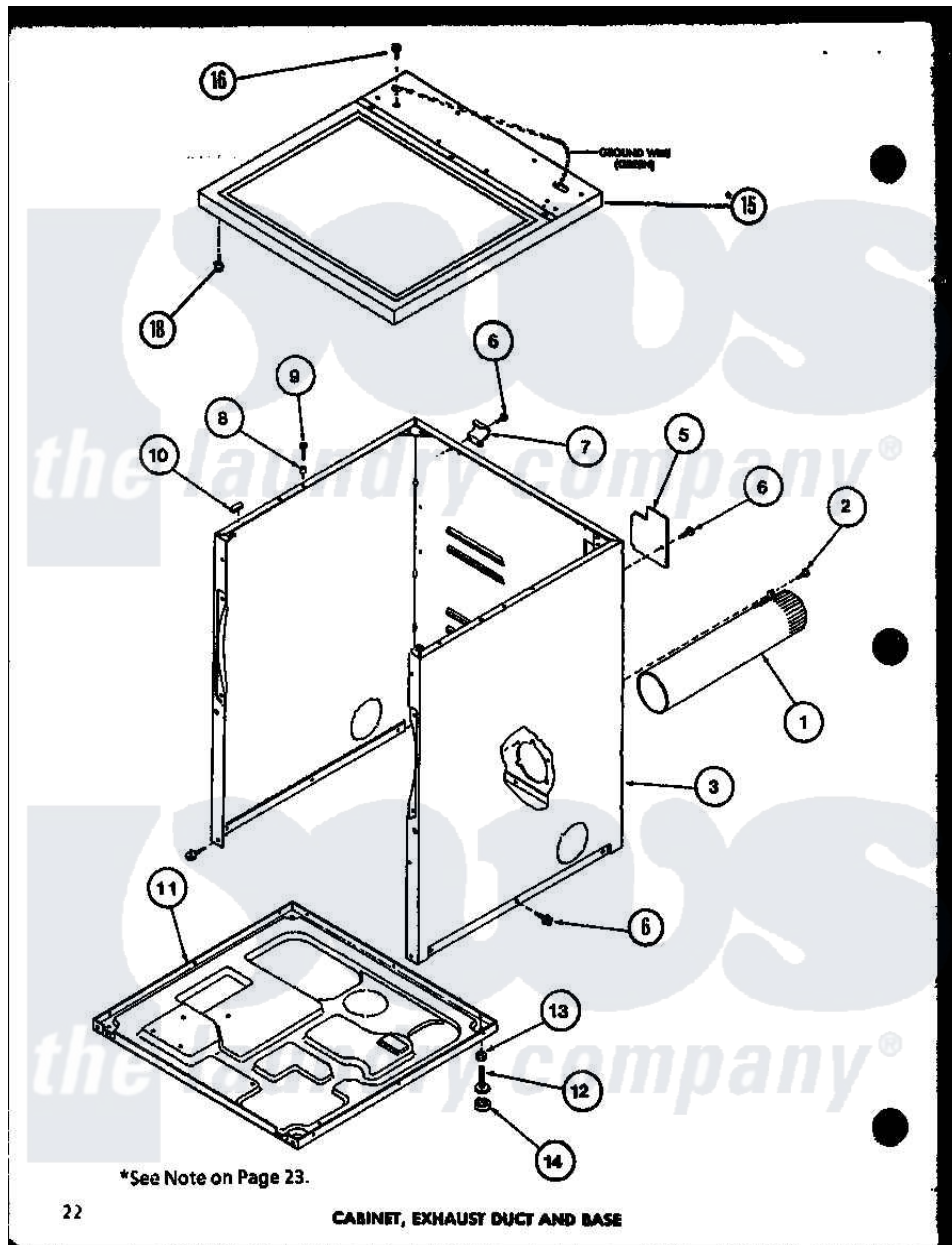

Amana LG2812 (BOM: P7804824W W) 01 - CABINET

Amana Residential Amana LG2812 (BOM: P7804824W W) Dryer Parts Parts Diagram 01 - CABINET  
 Click on the part number to view part

Item	Original Part Number	Replaced By	Status	Part Description
1	R0603041		Not Available	DUCT, EXHAUST
2	R0600052		Not Available	SCREW, HEX HEAD
3	R0603118		Not Available	CABINET W
"	R0603068		Not Available	xxxASSY, DRYER CABINET
5	R0603182	<a href="#">60821</a>		Access Cover
6	R0600017		Not Available	SCREW
7	R0605711		Not Available	HINGE
8	R0603524	<a href="#">505187</a>		Locator, Panel
9	R0600102	<a href="#">Y014874</a>		Screw, Idler Arm And Sleeve
10	R0606519	<a href="#">Y56128</a>		Pad, Bumper
11	R0603183	<a href="#">60811</a>		Assembly, Base-Complete
12	R0600051	<a href="#">Y305086</a>		Adjustable Leg And Nut
13	R0601021	<a href="#">62739</a>		Nut, Lock
14	R0606525	<a href="#">Y314137</a>		Foot, Rubber
15	R0603149		Not Available	TOP ASSY W
"	R0603148		Not Available	TOP, ASSY A