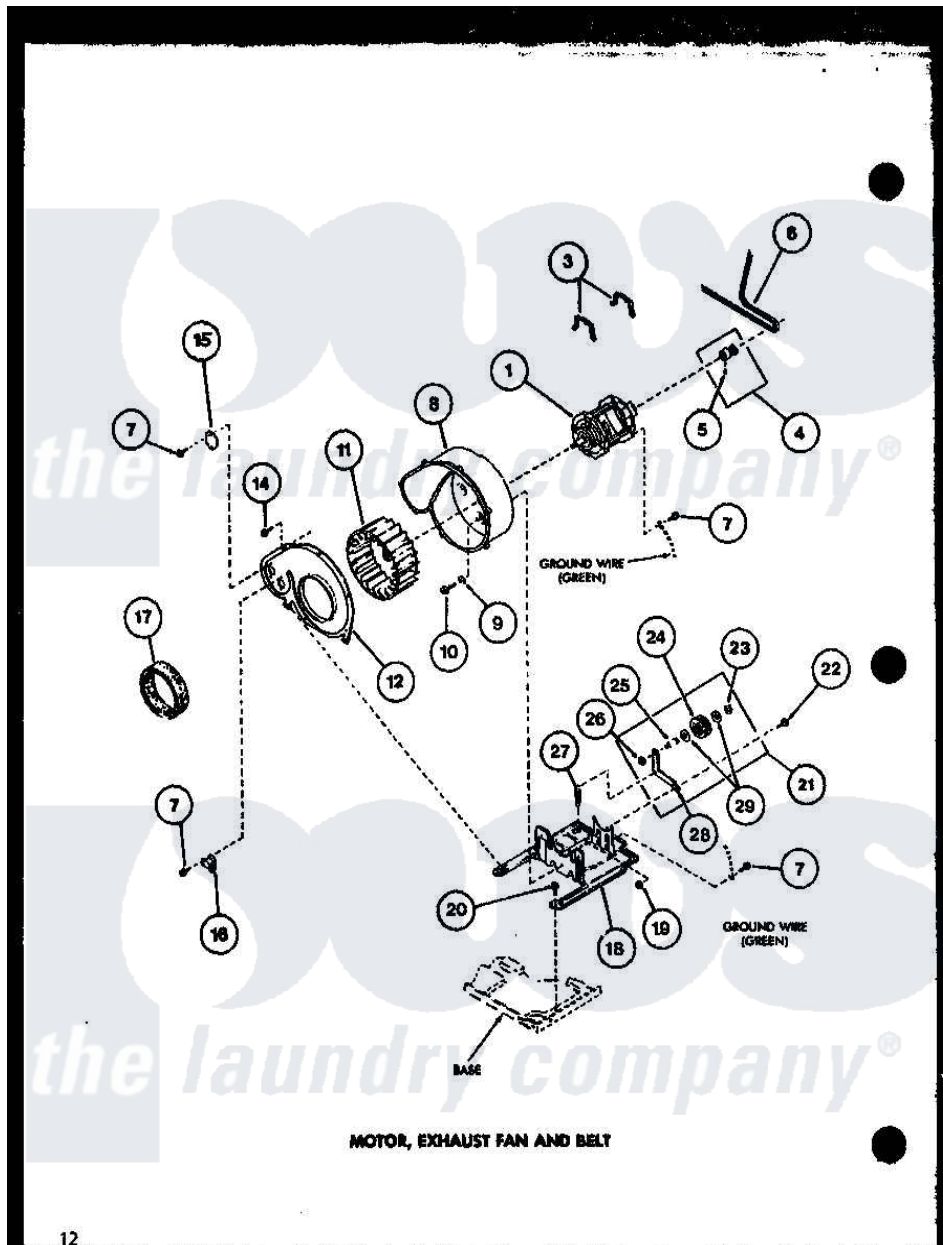

Amana LG2812 (BOM: P7804824W W) 05 - MOTOR

Amana Residential Amana LG2812 (BOM: P7804824W W) Dryer Parts Parts Diagram 05 - MOTOR
 Click on the part number to view part

Item	Original Part Number	Replaced By	Status	Part Description
1	R0607005	915P3		Motor-Drve
3	R0601526	660658		Clamp, Motor Mounting 343481 685441
4	R0610059		Not Available	KIT,PULLEY & SETSCREW
5	R0600042		Not Available	SET SCREW
6	R0606549	40111201		Belt, Cylinder
7	R0600033	489464		Screw
8	R0603034	56020		Housing, Blower
9	R0600560	M0270504		Washer
10	R0600014	27001200		Screw
11	R0603532	510139P		Assembly Blower Fan Package
12	R0603178		Not Available	COVER, EXHAUST FAN
14	R0600004	W10116760		Screw
15	R0605691		Not Available	COVER PLATE
16	R0611008	59500		Assembly, Thermistor
17	R0604509		Not Available	FELT SEAL

18	R0605710	503613		Mount, Motor
19	R0601011	27001225		Nut, Jam Mid Lock 1/4-20
20	R0600017		Not Available	SCREW
21	R0610019	56170P		Assembly- Idle
22	R0600043		Not Available	SCREW
23	R0601527	23748		Ring, Retaining
24	R0609504	Y54414		Assembly, Wheel And Bearing
25	R0605560	56461		Shaft
26	R0601009	358160		Nut
27	R0605563	56076		Spring, Idler
28	R0605561		Not Available	LEVER, IDLER
29	R0600526	52549		Washer, 501 ID X3/4 Odx