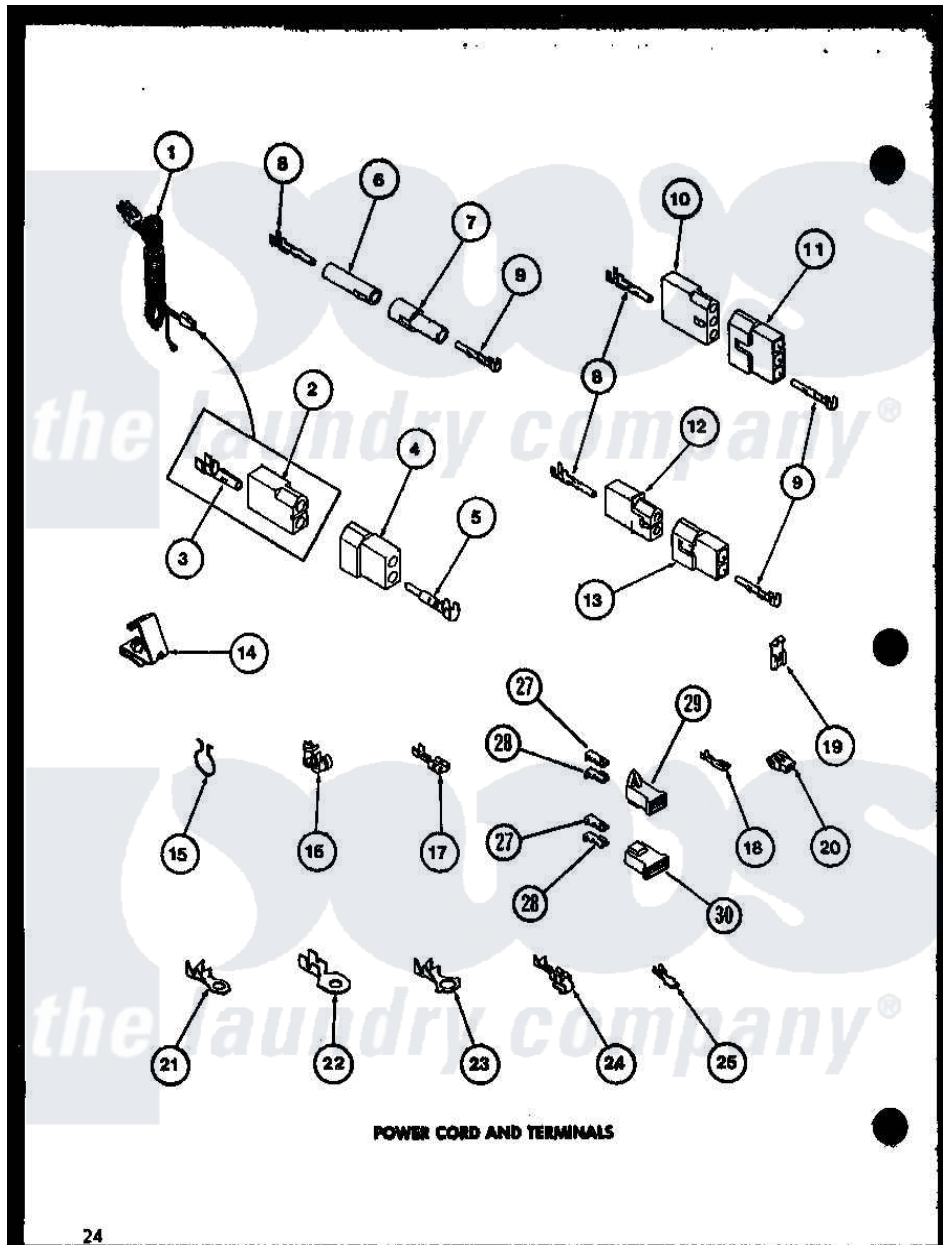

**Amana LG2812 (BOM: P7804824W W) 08 - POWER CORD AND TERMINALS**

**POWER CORD AND TERMINALS**

Amana Residential Amana LG2812 (BOM: P7804824W W) Dryer Parts Parts Diagram 08 - POWER CORD AND TERMINALS

Click on the part number to view part

Item	Original Part Number	Replaced By	Status	Part Description
1	R0605039	<a href="#">27001142</a>		Cord, Power
2	R0605040	<a href="#">56265</a>		Receptacle, 2 Circuit
3	R0605030		Not Available	TERMINAL
4	R0605041	<a href="#">56266</a>		Plug
5	R0605029	<a href="#">Y00127</a>		Terminal, Pin-1/8 Male
6	R0605035	<a href="#">26301</a>		Receptacle, Molex
7	R0605036		Not Available	CONNECTOR
8	R0605004	<a href="#">5011-XX</a>		093 Female Socket
9	R0605003	<a href="#">Y00116</a>		Terminal, Pin-Male
10	R0605033		Not Available	RECEPTACLE
11	R0605034	<a href="#">23040</a>		Plug-3 Circuit
12	R0605038		Not Available	RECEPTACLE
13	R0605037	<a href="#">56448</a>		Terminal Block Plug
14	R0605032	<a href="#">B5733302</a>		Clip, Ground
15	R0601522	<a href="#">51291</a>		Clip, Wire

16	R0601502	<a href="#">211881</a>		Grommet, Cord Part Not Used- Gas Models Only
17	R0605005		Not Available	TERMINAL
18	R0605002	<a href="#">00112</a>		Terminal, Spade-3/16 Fe
19	R0605006	<a href="#">Y00120</a>		Terminal, Flag-1/4 Fema
20	R0605011		Not Available	INSULATOR
21	R0605026	<a href="#">00110</a>		No.10 18 Gauge Wire
22	R0605027	<a href="#">Y00111</a>		Ring Terminal No.10 No.10 18 Gauge Wires Or
23	R0605007		Not Available	TERMINAL
24	R0605028	<a href="#">Y00114</a>		Spade Terminal
25	R0605031	<a href="#">Y00138</a>		Male Tab Terminal 18 Gauge Wire)
27	R0605070	<a href="#">Y00189</a>		Terminal, Spade
28	R0605071	<a href="#">Y00190</a>		Connector-Receptacle
29	R0605072	<a href="#">58799</a>		Connector-2 Circuit
30	R0605073		Not Available	TERMINAL BLOCK