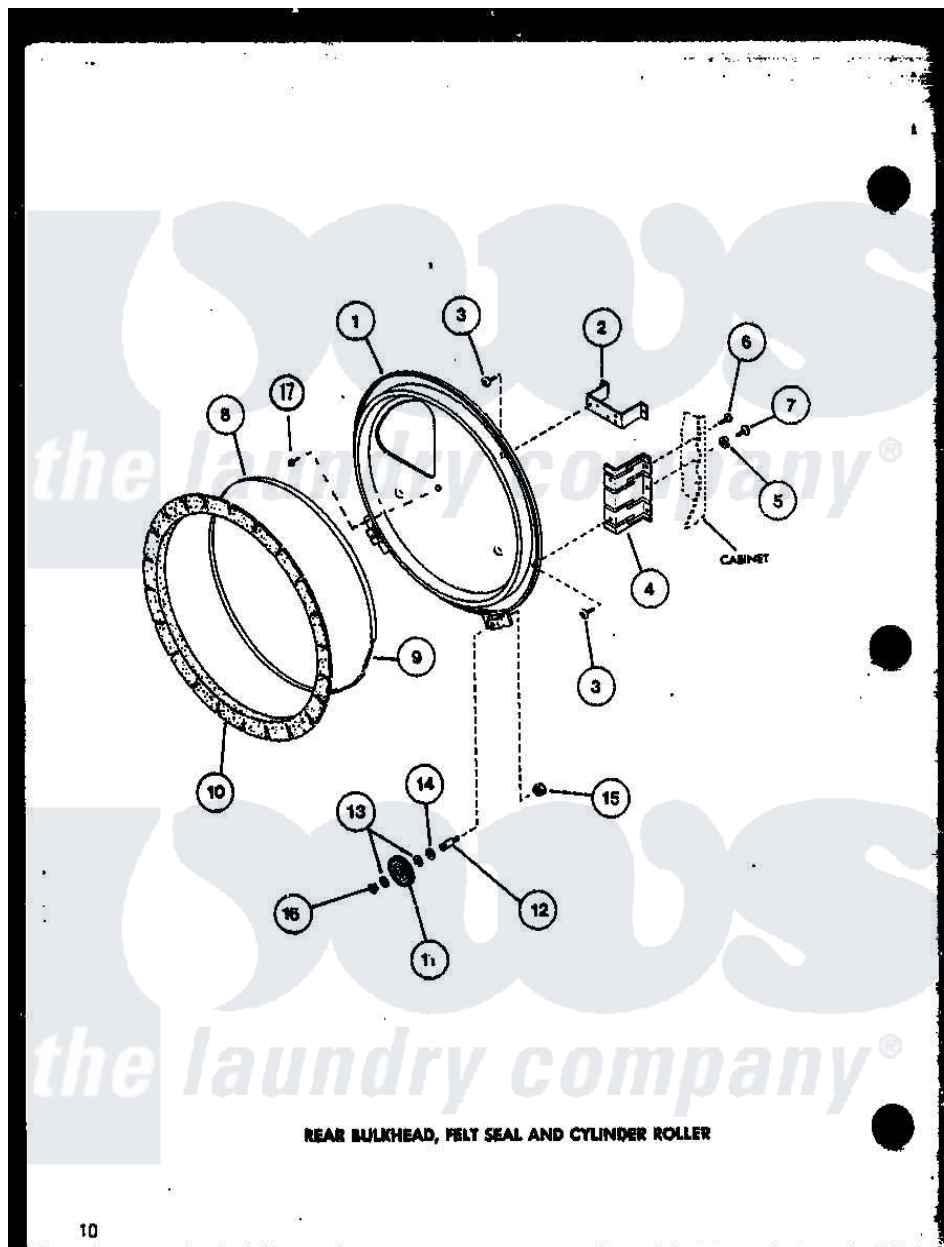

Amana LG2812 (BOM: P7804824W W) 09 - REAR BULKHEAD

REAR BULKHEAD, FELT SEAL AND CYLINDER ROLLER

10

Amana Residential Amana LG2812 (BOM: P7804824W W) Dryer Parts Parts Diagram 09 - REAR BULKHEAD
 Click on the part number to view part

Item	Original Part Number	Replaced By	Status	Part Description
1	R0603177		Not Available	BULKHEAD, WHITE
2	R0605709	60823P		Bracket, Terminal Block
3	R0600055	20530		Screw, 10-24 x 3/8 Hex
4	R0605557		Not Available	BRACKET
5	R0600527		Not Available	WASHER
6	R0600041		Not Available	SCREW
7	R0600042		Not Available	SET SCREW
8	R0605555		Not Available	STRAP, SEAL
9	R0605554	52310		Spring
10	R0604508	56088		Assembly, Seal
11	R0605559	62649P		Roller- CY
12	R0605560	56461		Shaft
13	R0604009		Not Available	TIMER
14	R0600559		Not Available	WASHER, THRUST
15	R0601009	358160		Nut
16	R0601527	23748		Ring, Retaining