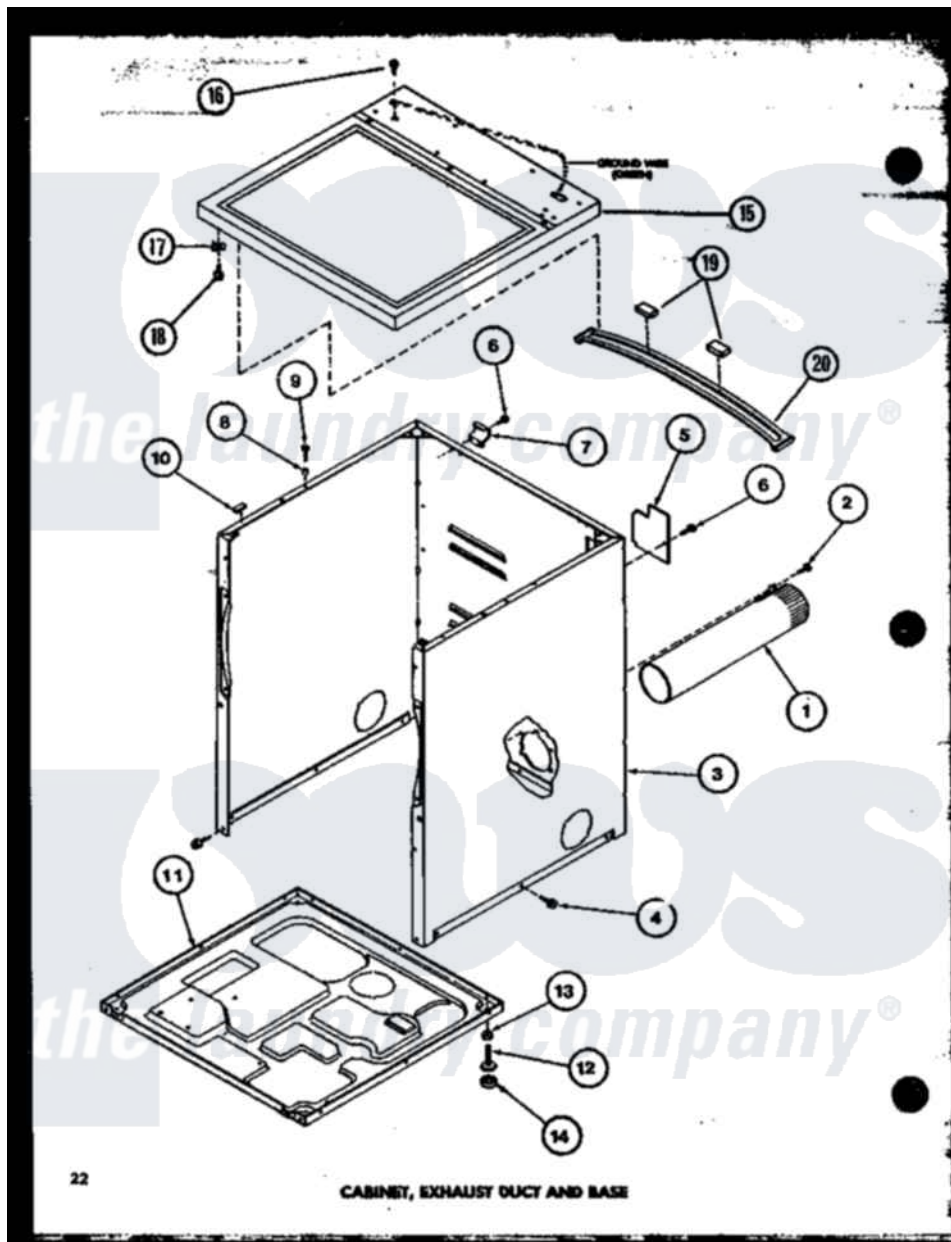

Amana LG2911 (BOM: P7804804W W) 01 - CABINET. EXHAUST DUCT AND BASE

Amana Residential Amana LG2911 (BOM: P7804804W W) Dryer Parts Parts Diagram 01 - CABINET. EXHAUST DUCT AND BASE

[Click on the part number to view part](#)

Item	Original Part Number	Replaced By	Status	Part Description
1	R0603041		Not Available	DUCT, EXHAUST
2	R0600052		Not Available	SCREW, HEX HEAD
3	R0603068		Not Available	xxxASSY, DRYER CABINET
"	R0603067		Not Available	CABINET H GOLD
"	R0603118		Not Available	CABINET W
4	R0600028	27001200		Screw
5	R0603040	60821		Access Cover
6	R0600017		Not Available	SCREW
7	R0605567		Not Available	HINGE
8	R0603524	505187		Locator, Panel
9	R0600031	Y014874		Screw, Idler Arm And Sleeve
10	R0606519	Y56128		Pad, Bumper
11	R0603028	60811		Assembly, Base-Complete
12	R0600051	Y305086		Adjustable Leg And Nut
13	R0601021	62739		Nut, Lock